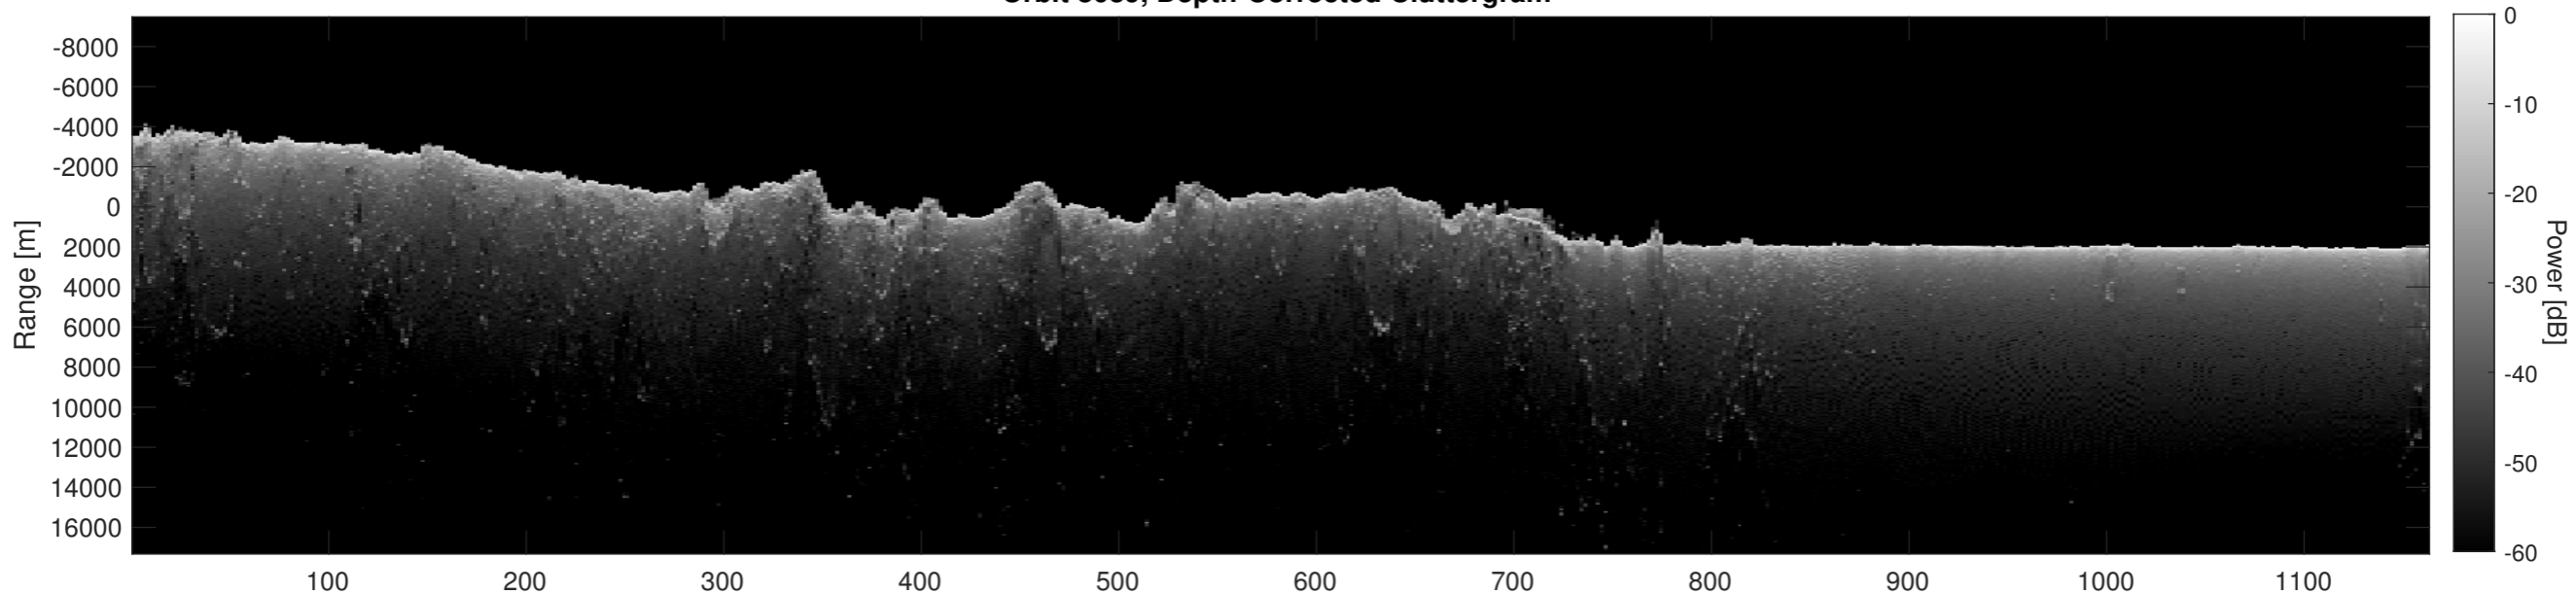

Orbit 8039, Optimized, Window, Depth-Corrected, Channel 1

Orbit 8039, Optimized, Window, Depth-Corrected, Channel 2

Orbit 8039, Depth-Corrected Cluttergram

Frame