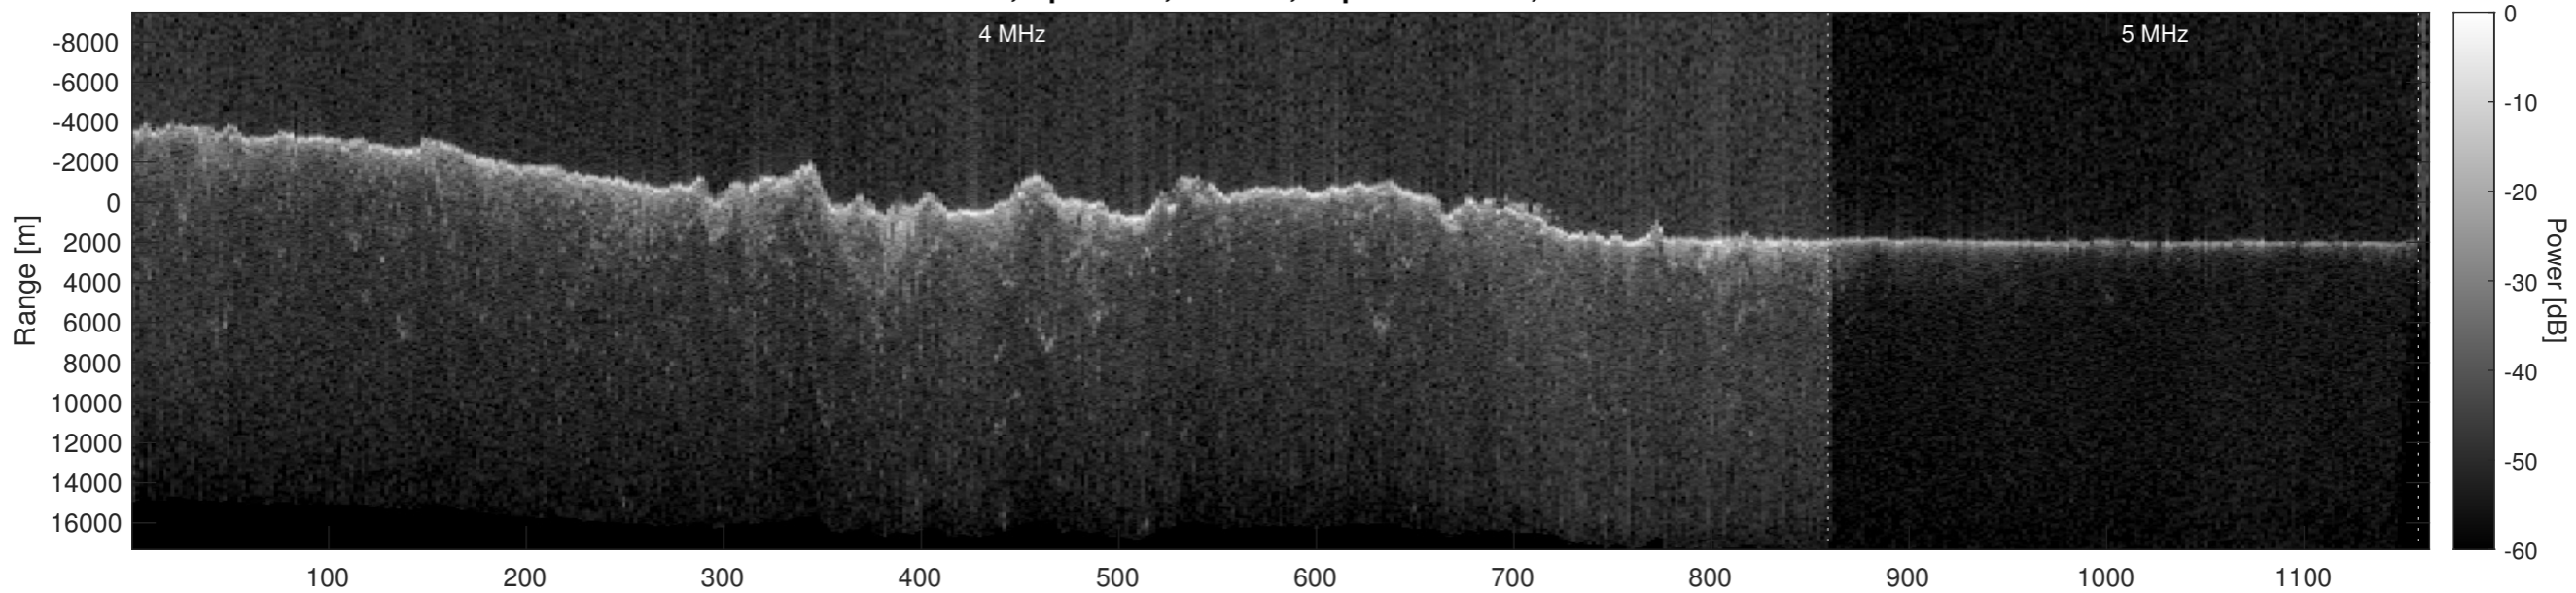

Orbit 8039, Optimized, Window, Depth-Corrected, Channel 1

Orbit 8039, Optimized, Window, Depth-Corrected, Channel 2

Orbit 8039, Depth-Corrected Cluttergram

Frame