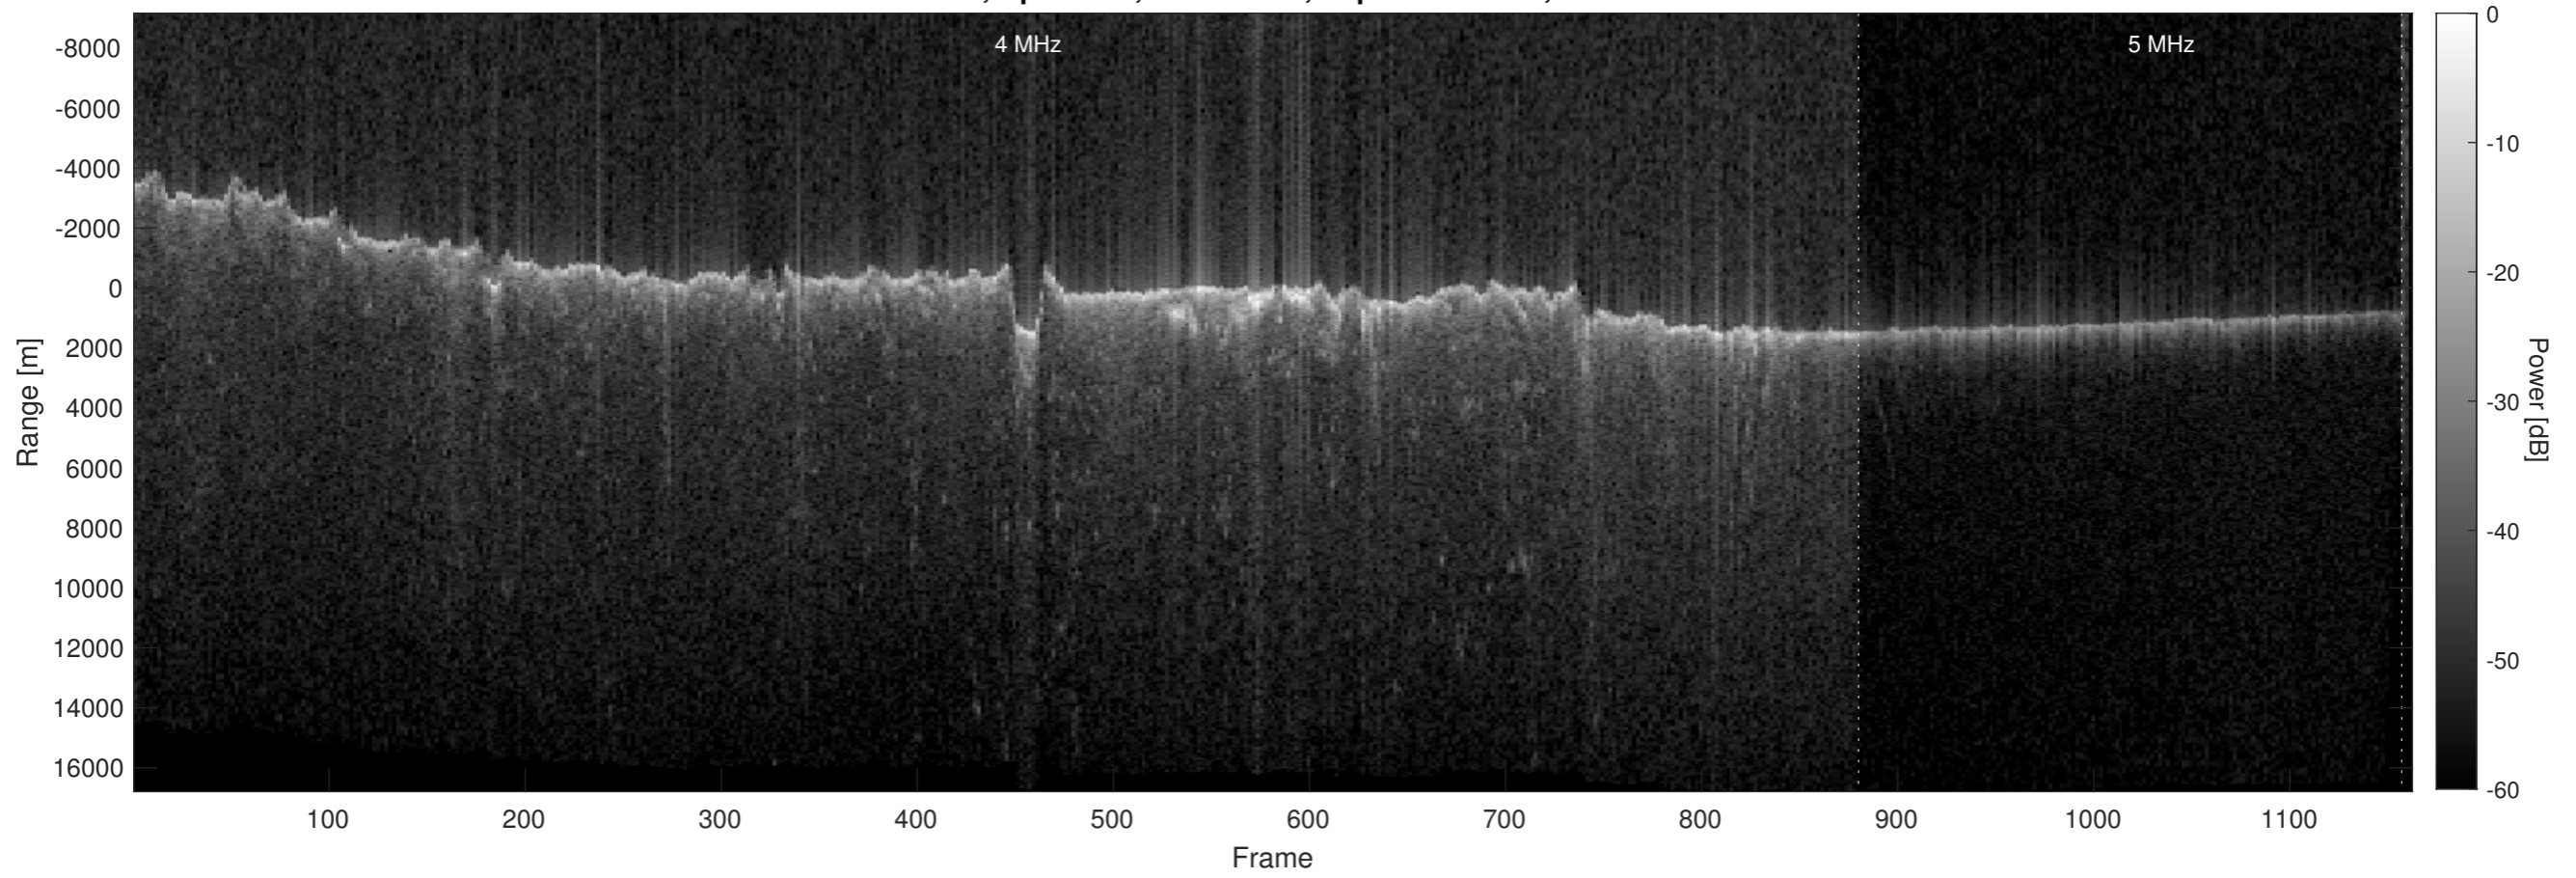

Orbit 8071, Optimized, No Window, Depth-Corrected, Channel 1

Orbit 8071, Optimized, No Window, Depth-Corrected, Channel 2