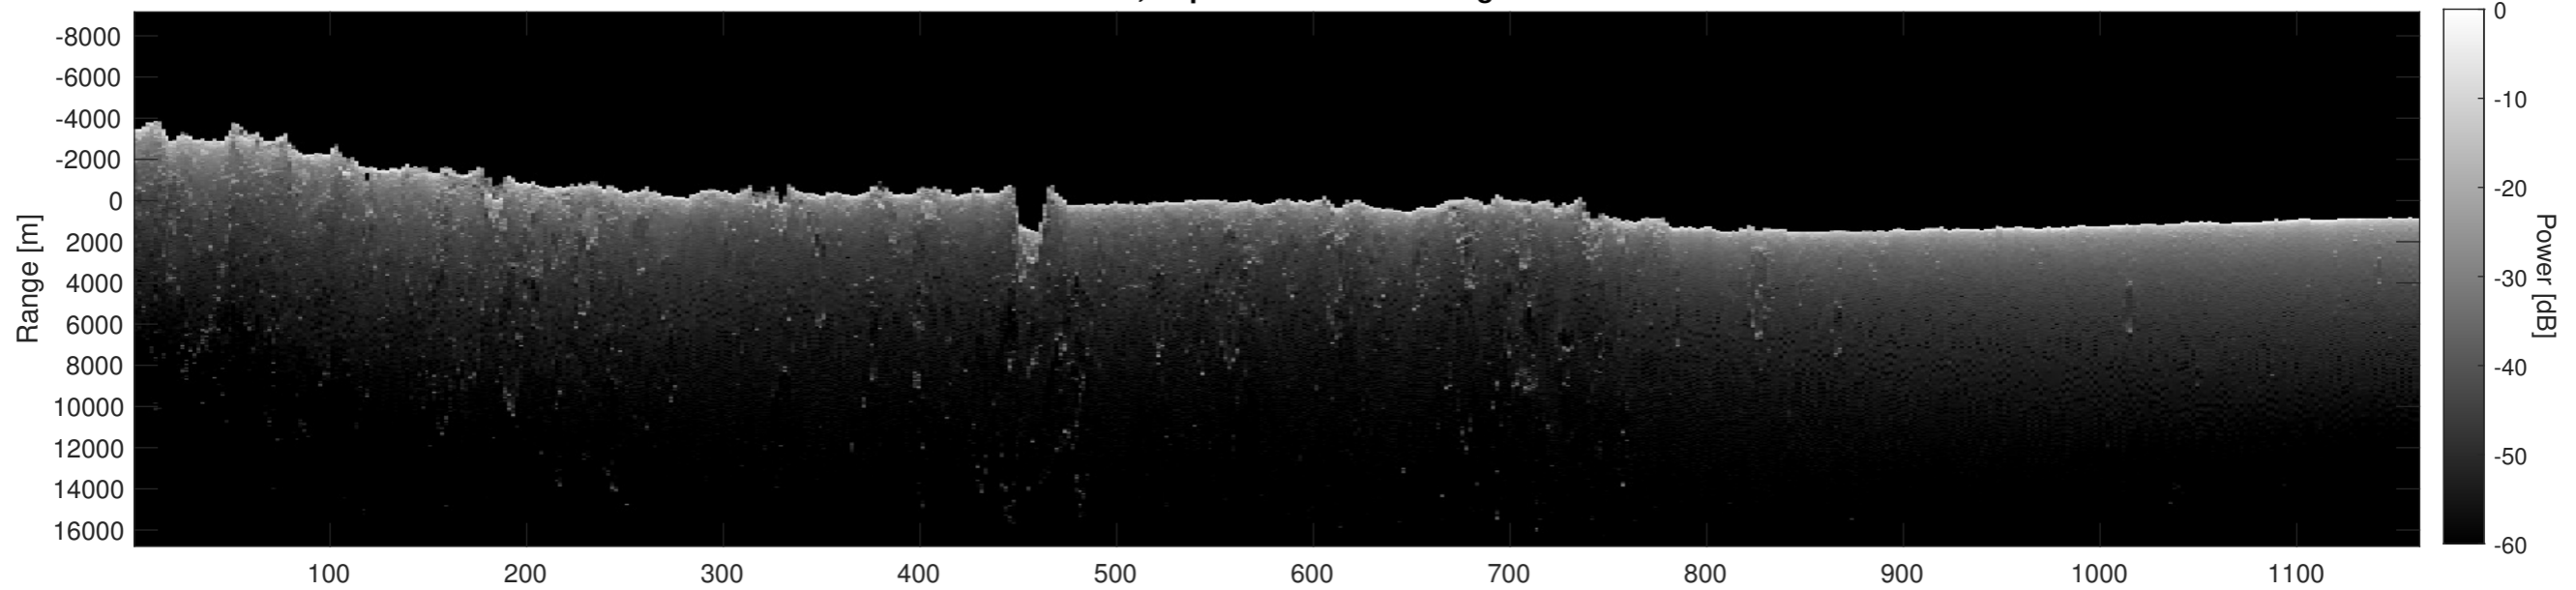

Orbit 8071, Optimized, No Window, Depth-Corrected, Channel 1

Orbit 8071, Optimized, No Window, Depth-Corrected, Channel 2

Orbit 8071, Depth-Corrected Cluttergram

Frame