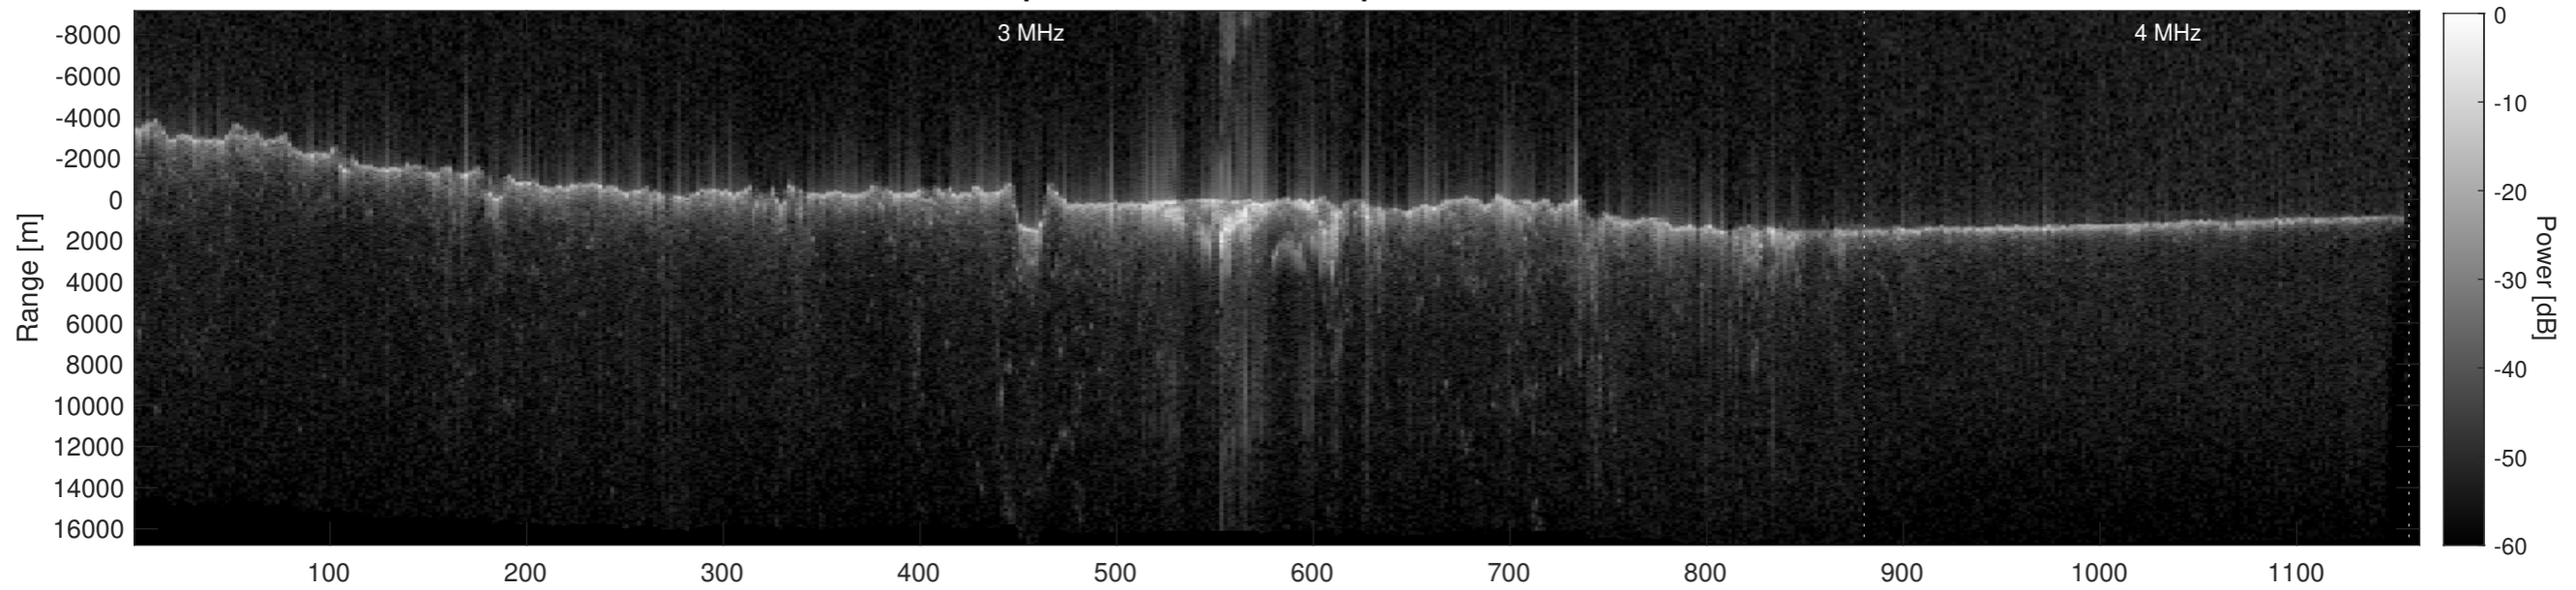

Orbit 8071, Optimized, No Window, Depth-Corrected, Channel 1

Orbit 8071, Optimized, No Window, Depth-Corrected, Channel 2

Orbit 8071, Depth-Corrected Cluttergram

Frame