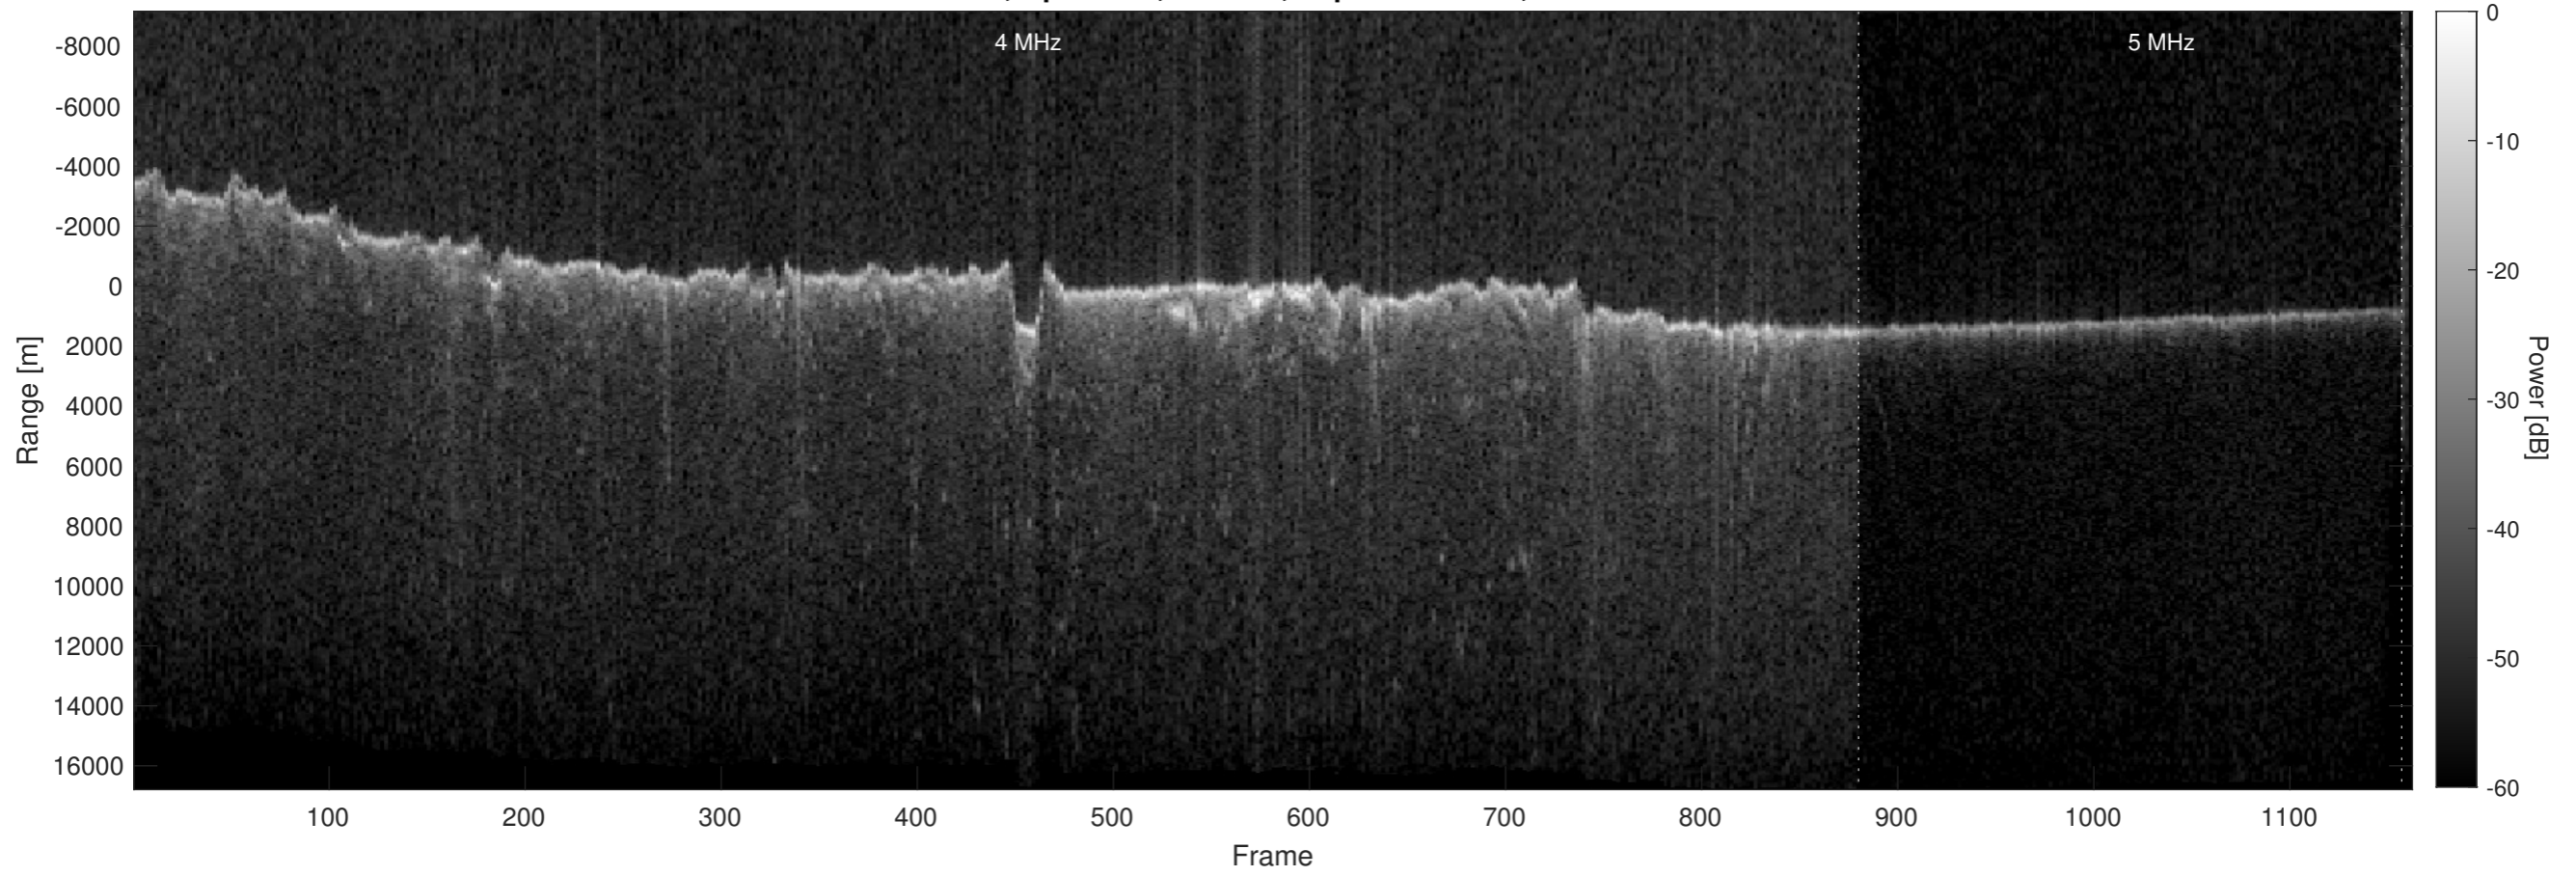

Orbit 8071, Optimized, Window, Depth-Corrected, Channel 1

Orbit 8071, Optimized, Window, Depth-Corrected, Channel 2