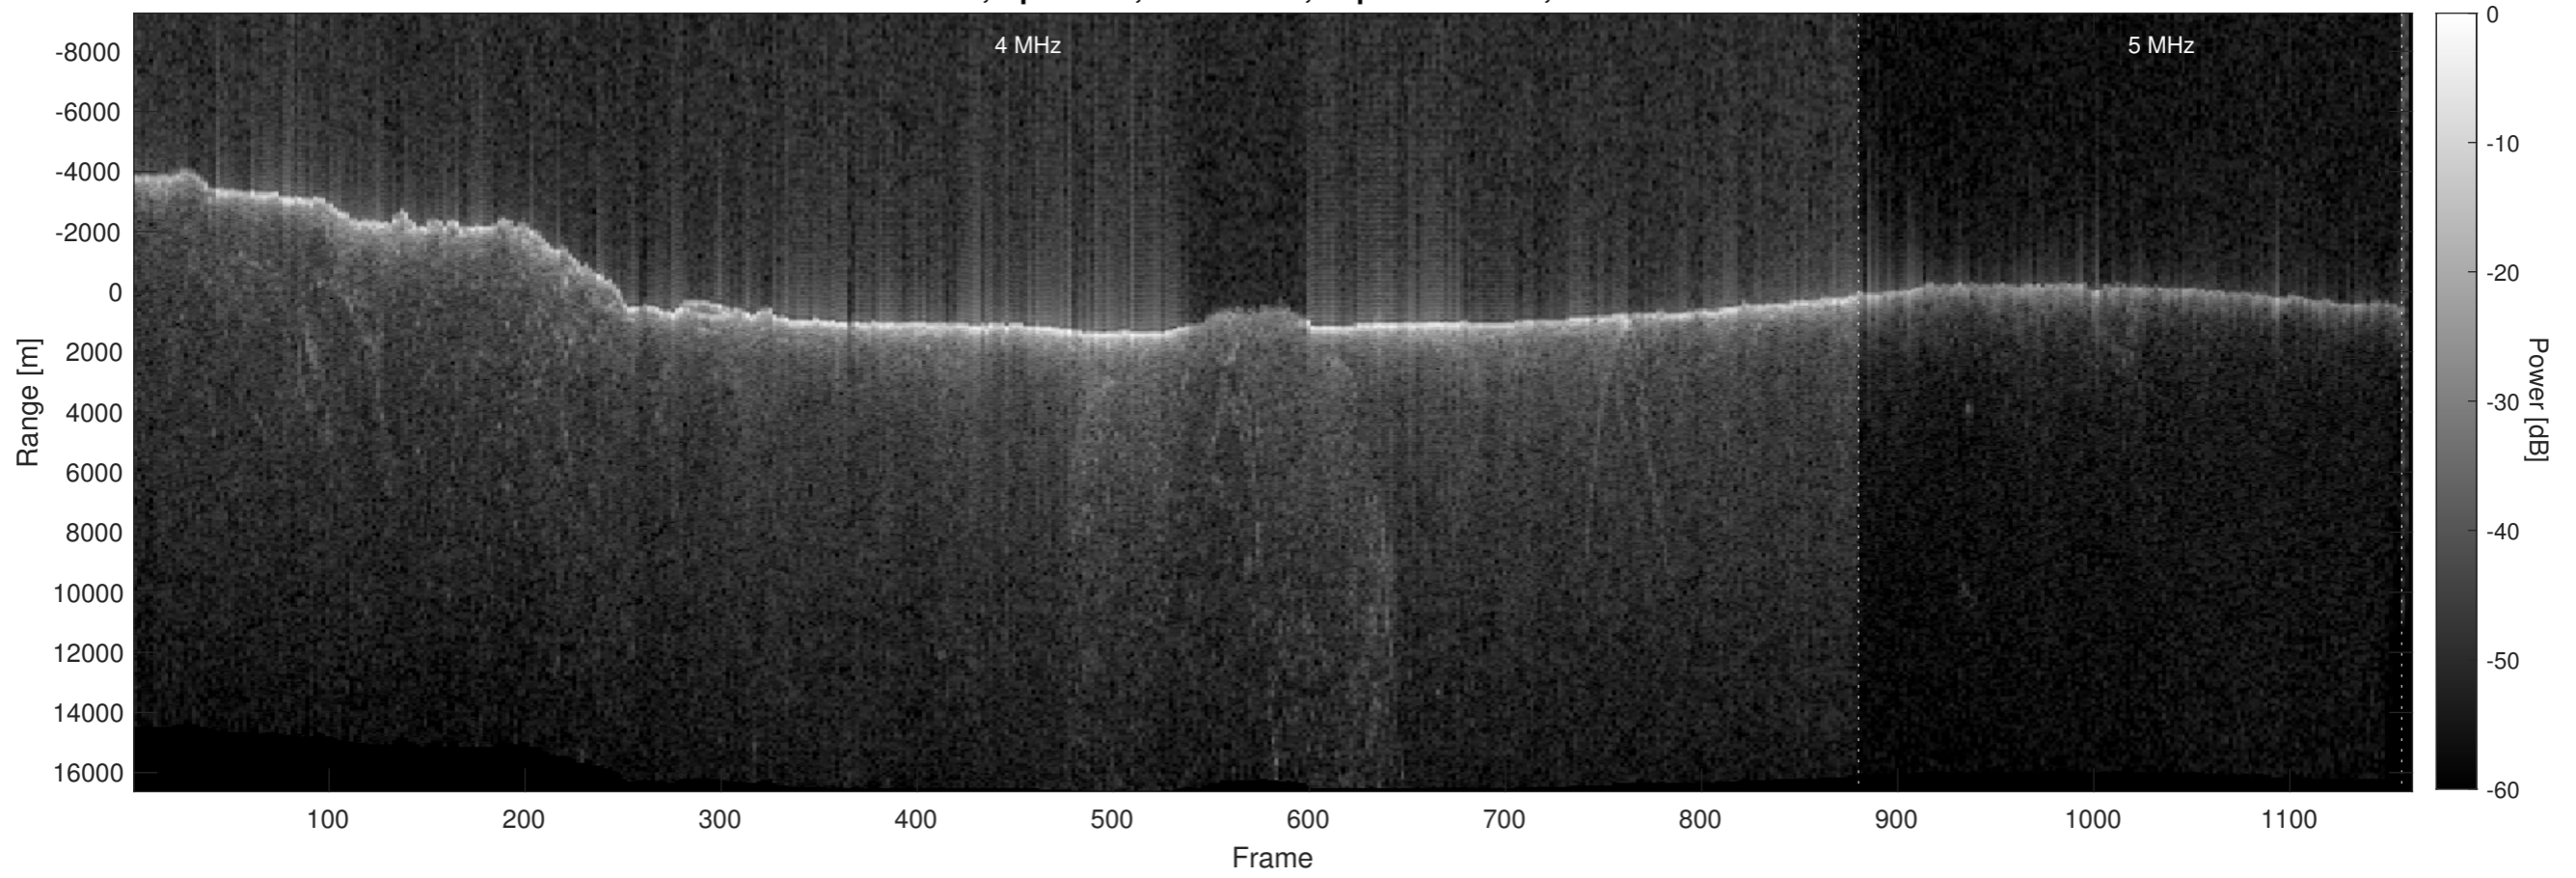

Orbit 8076, Optimized, No Window, Depth-Corrected, Channel 1

Orbit 8076, Optimized, No Window, Depth-Corrected, Channel 2