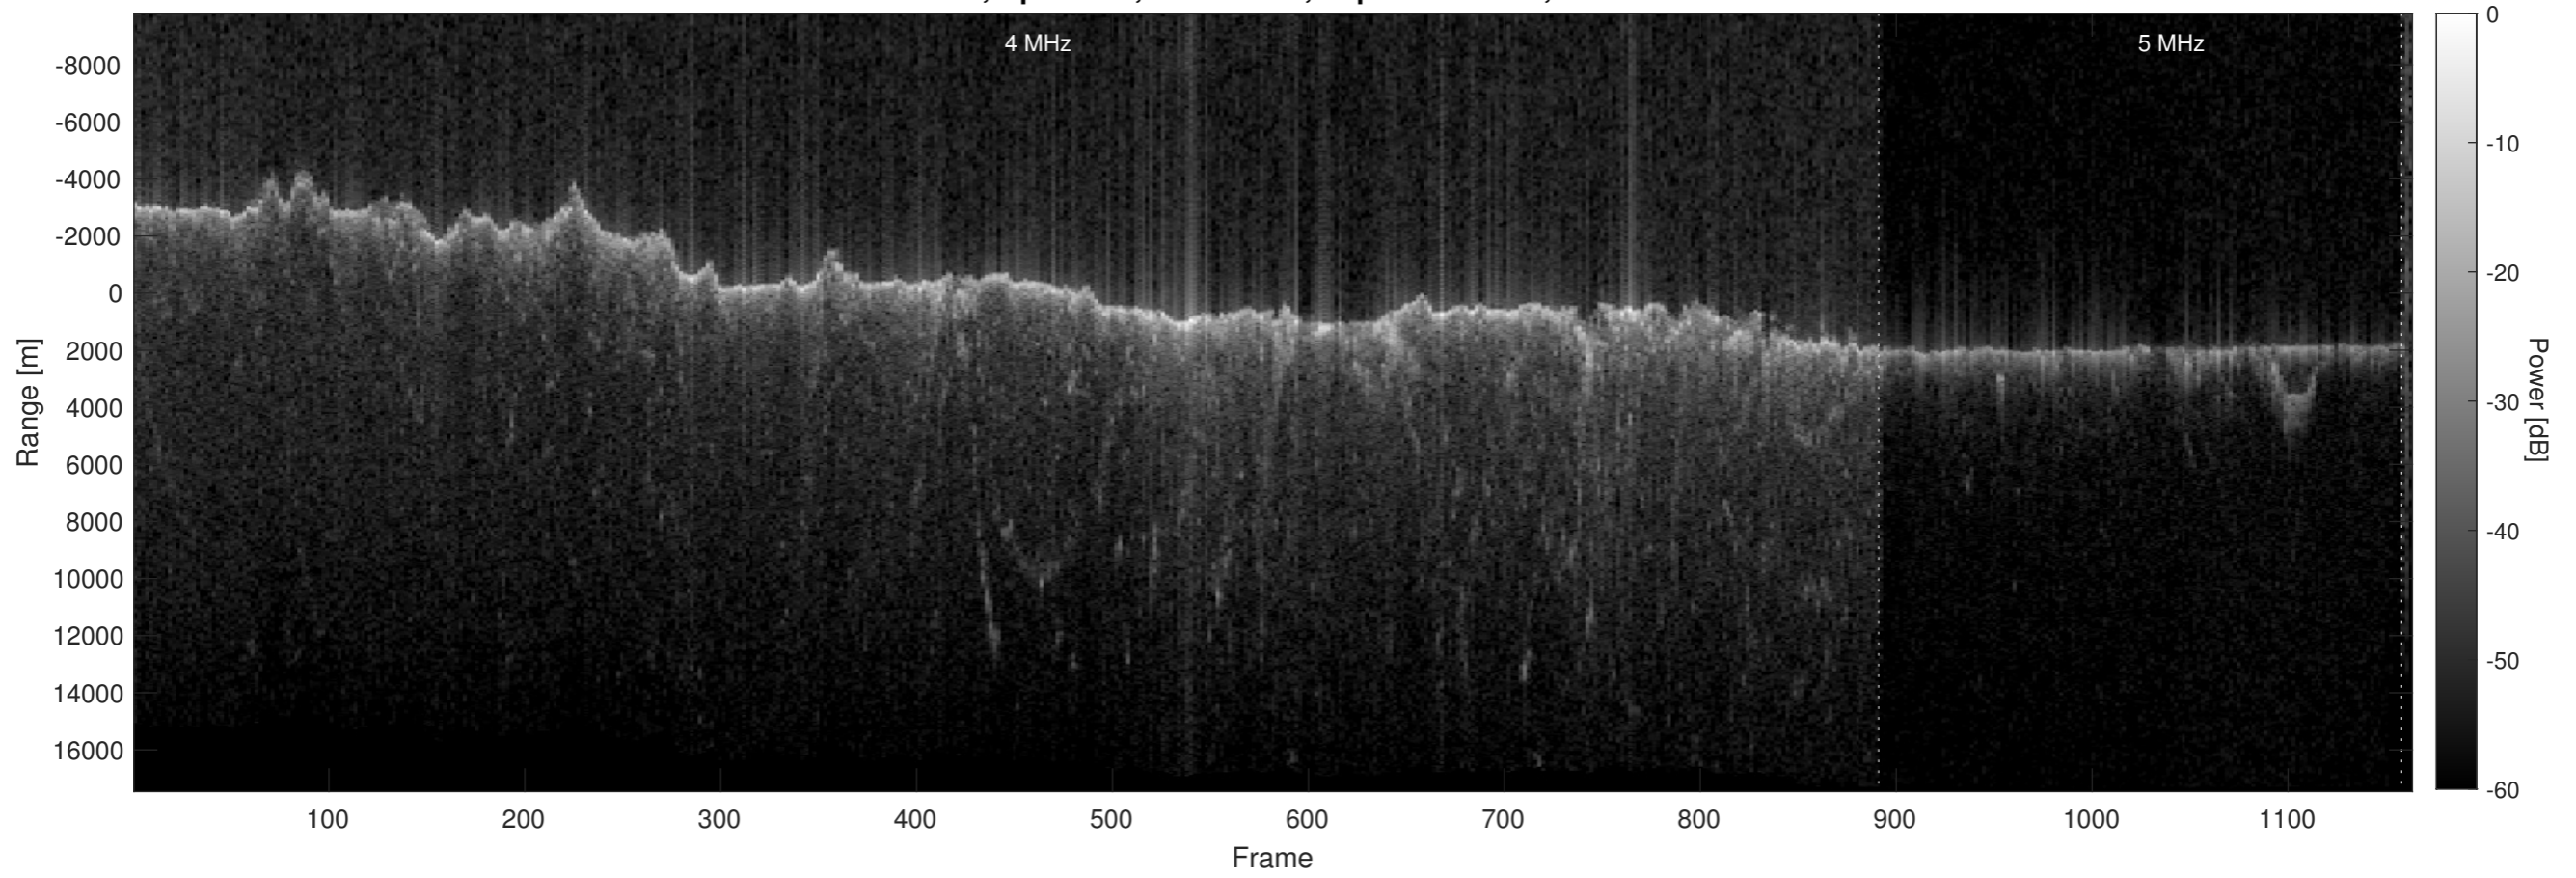

Orbit 8099, Optimized, No Window, Depth-Corrected, Channel 1

Orbit 8099, Optimized, No Window, Depth-Corrected, Channel 2