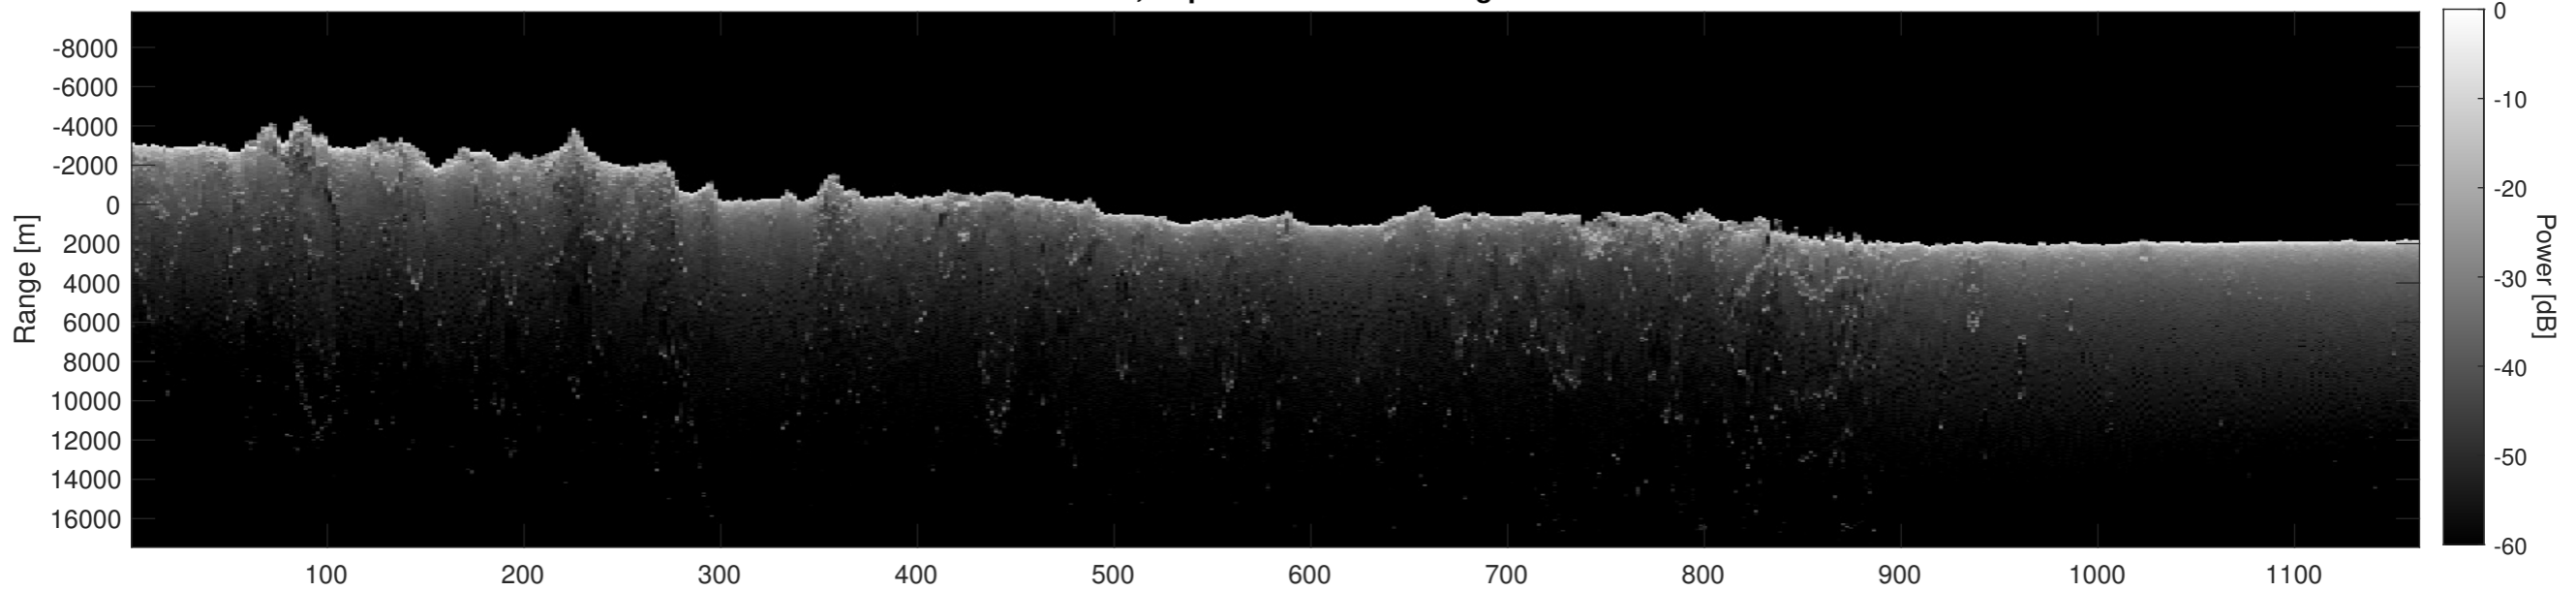

Orbit 8099, Optimized, No Window, Depth-Corrected, Channel 1

Orbit 8099, Optimized, No Window, Depth-Corrected, Channel 2

Orbit 8099, Depth-Corrected Cluttergram

Frame