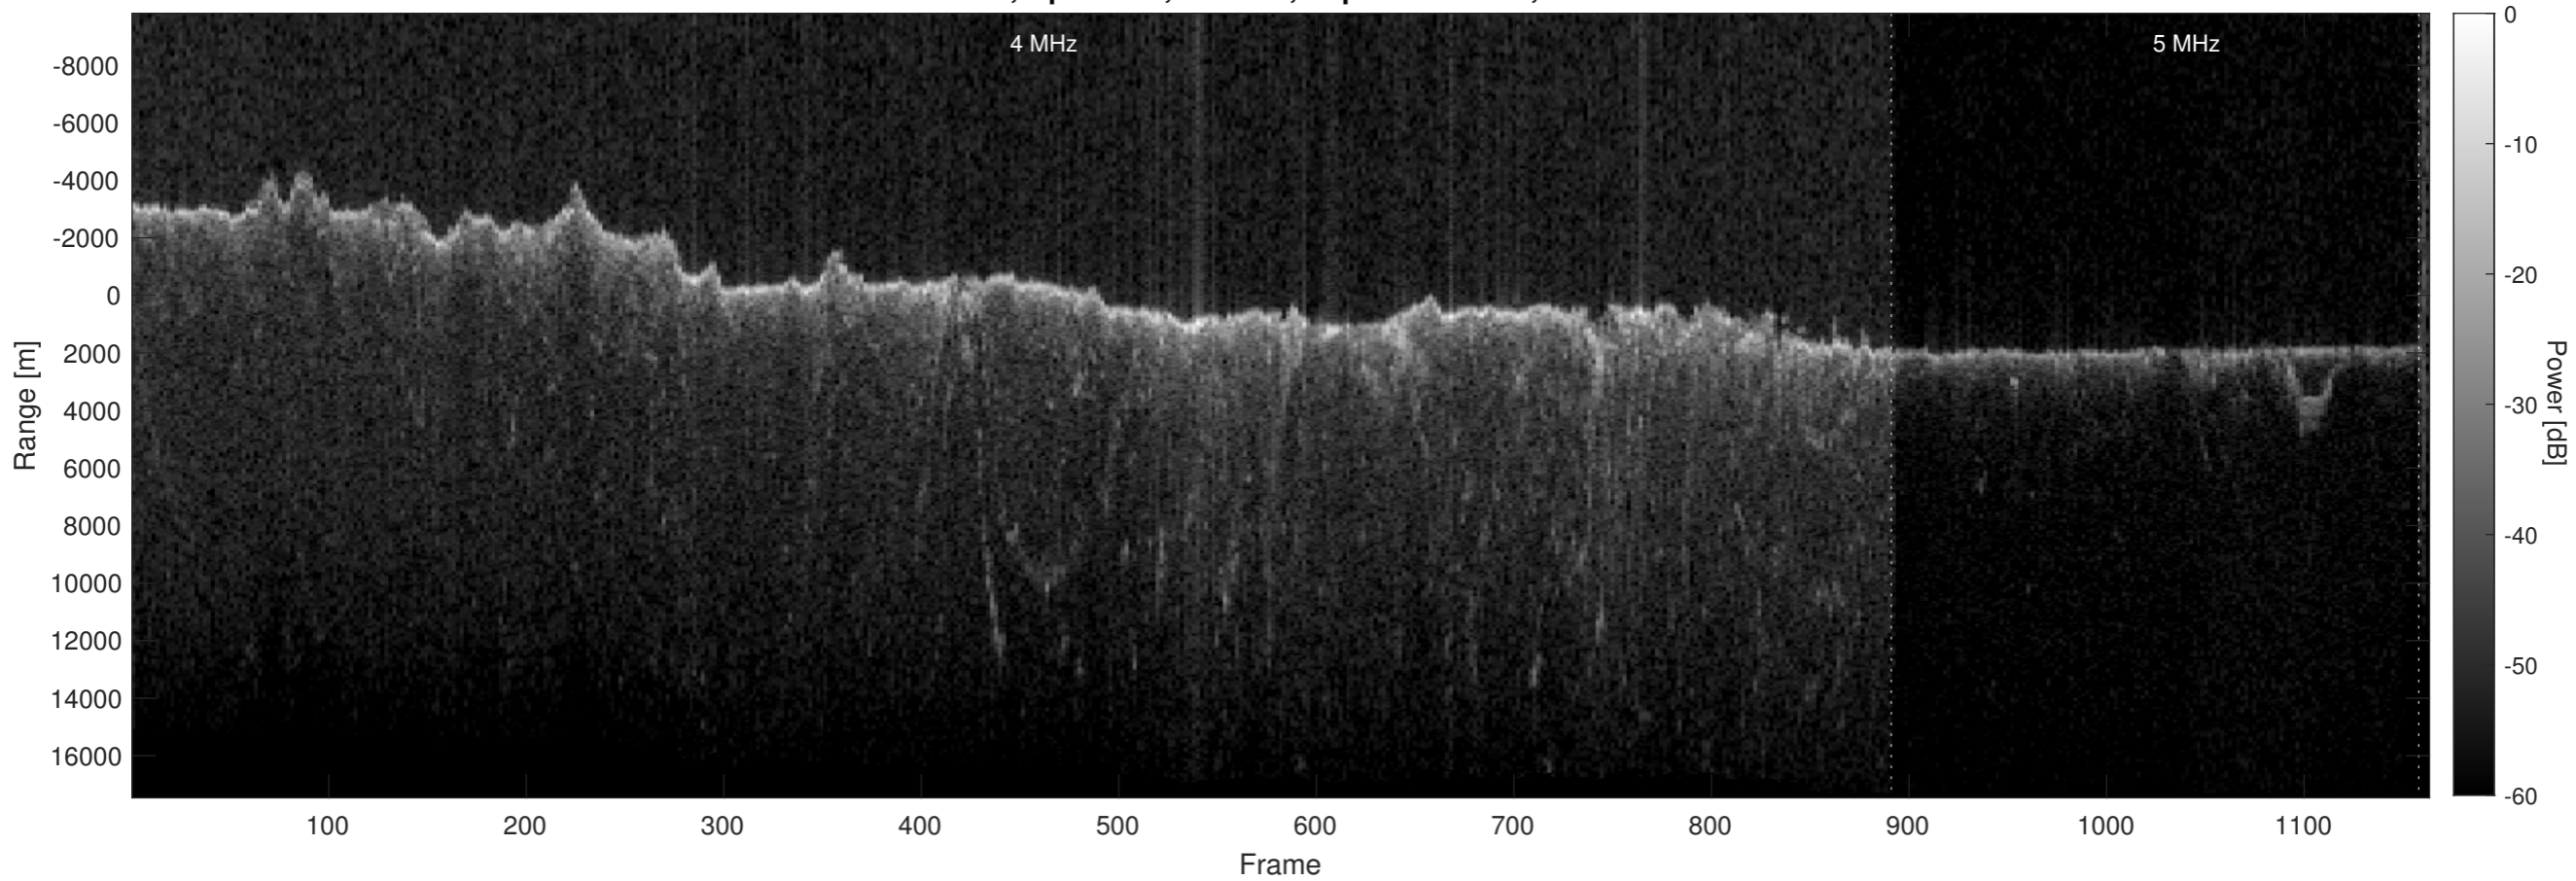

Orbit 8099, Optimized, Window, Depth-Corrected, Channel 1

Orbit 8099, Optimized, Window, Depth-Corrected, Channel 2