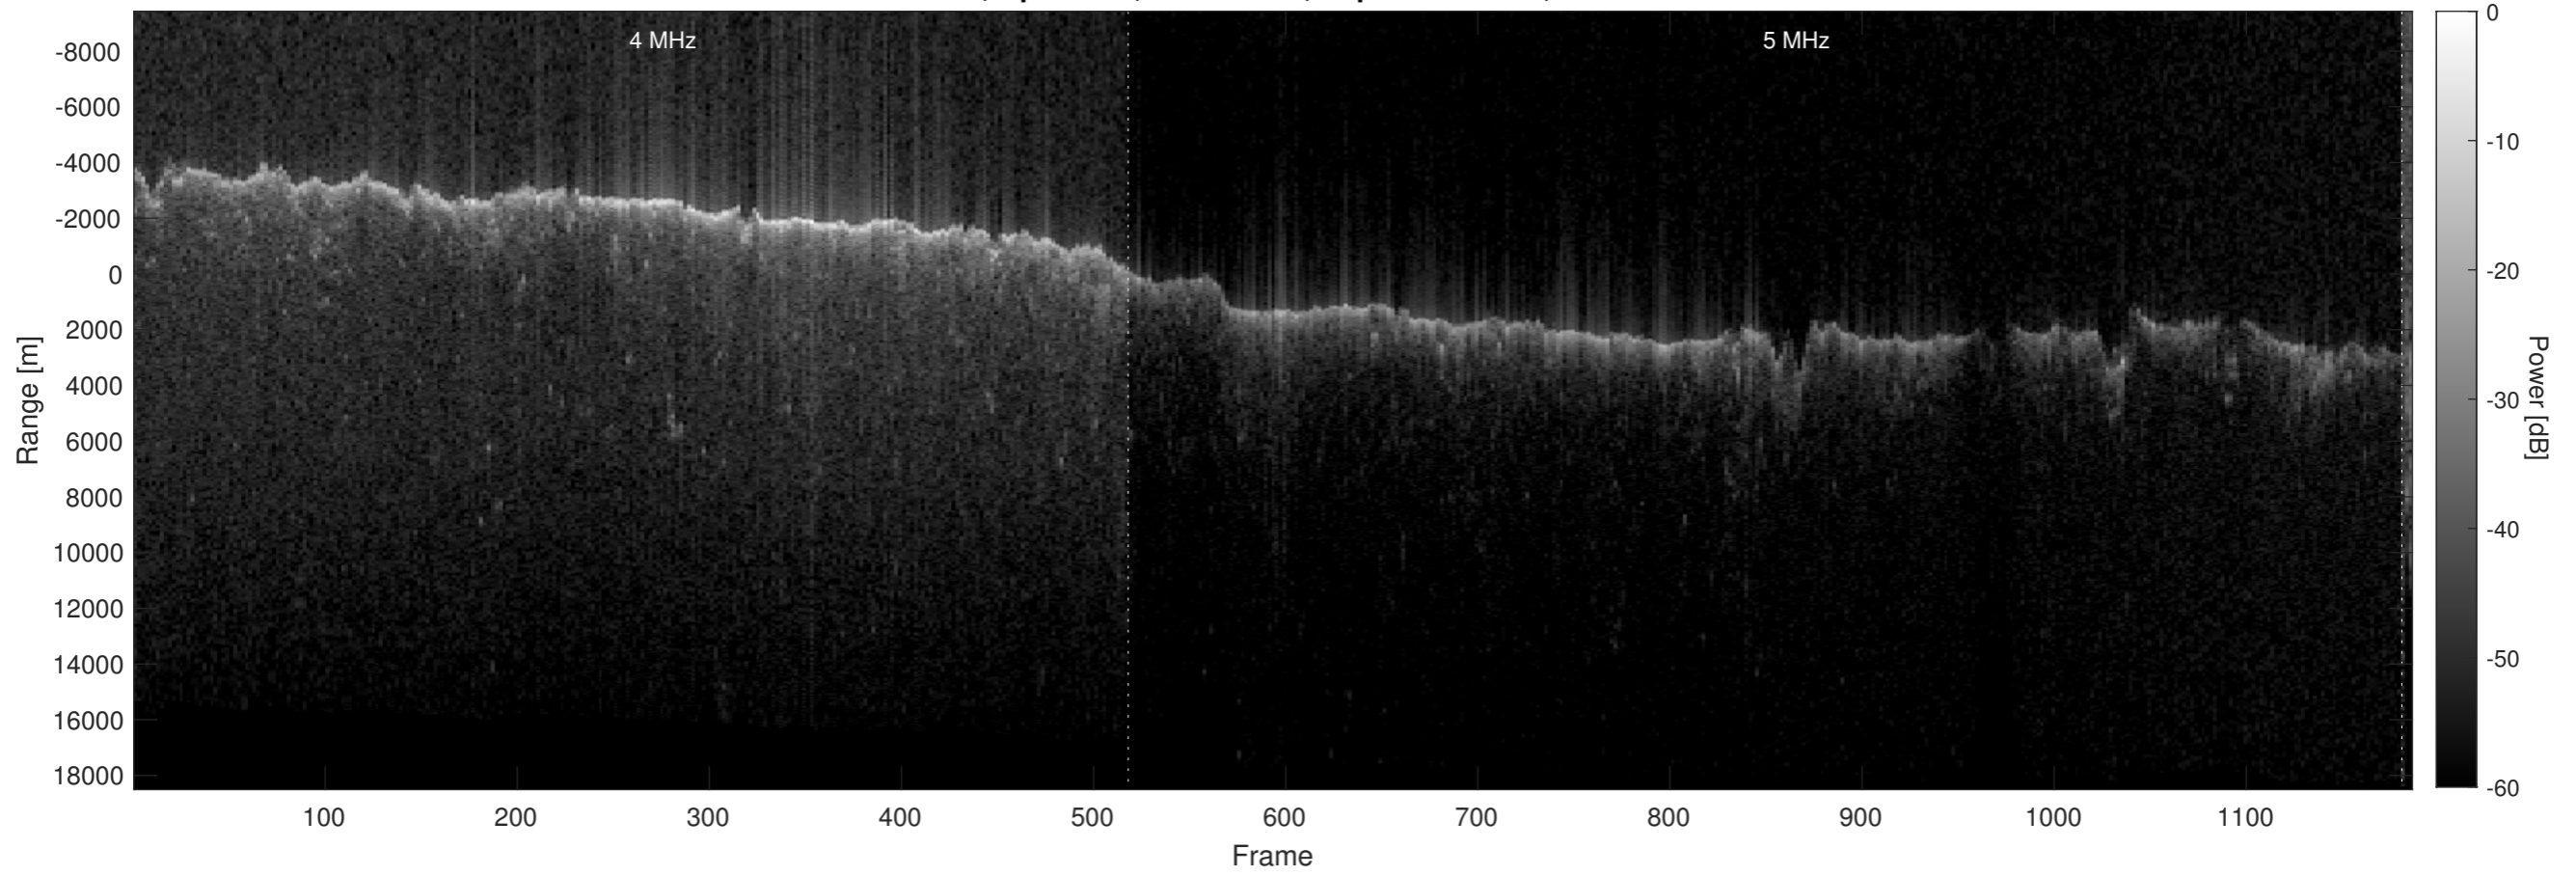

Orbit 8321, Optimized, No Window, Depth-Corrected, Channel 1

Orbit 8321, Optimized, No Window, Depth-Corrected, Channel 2