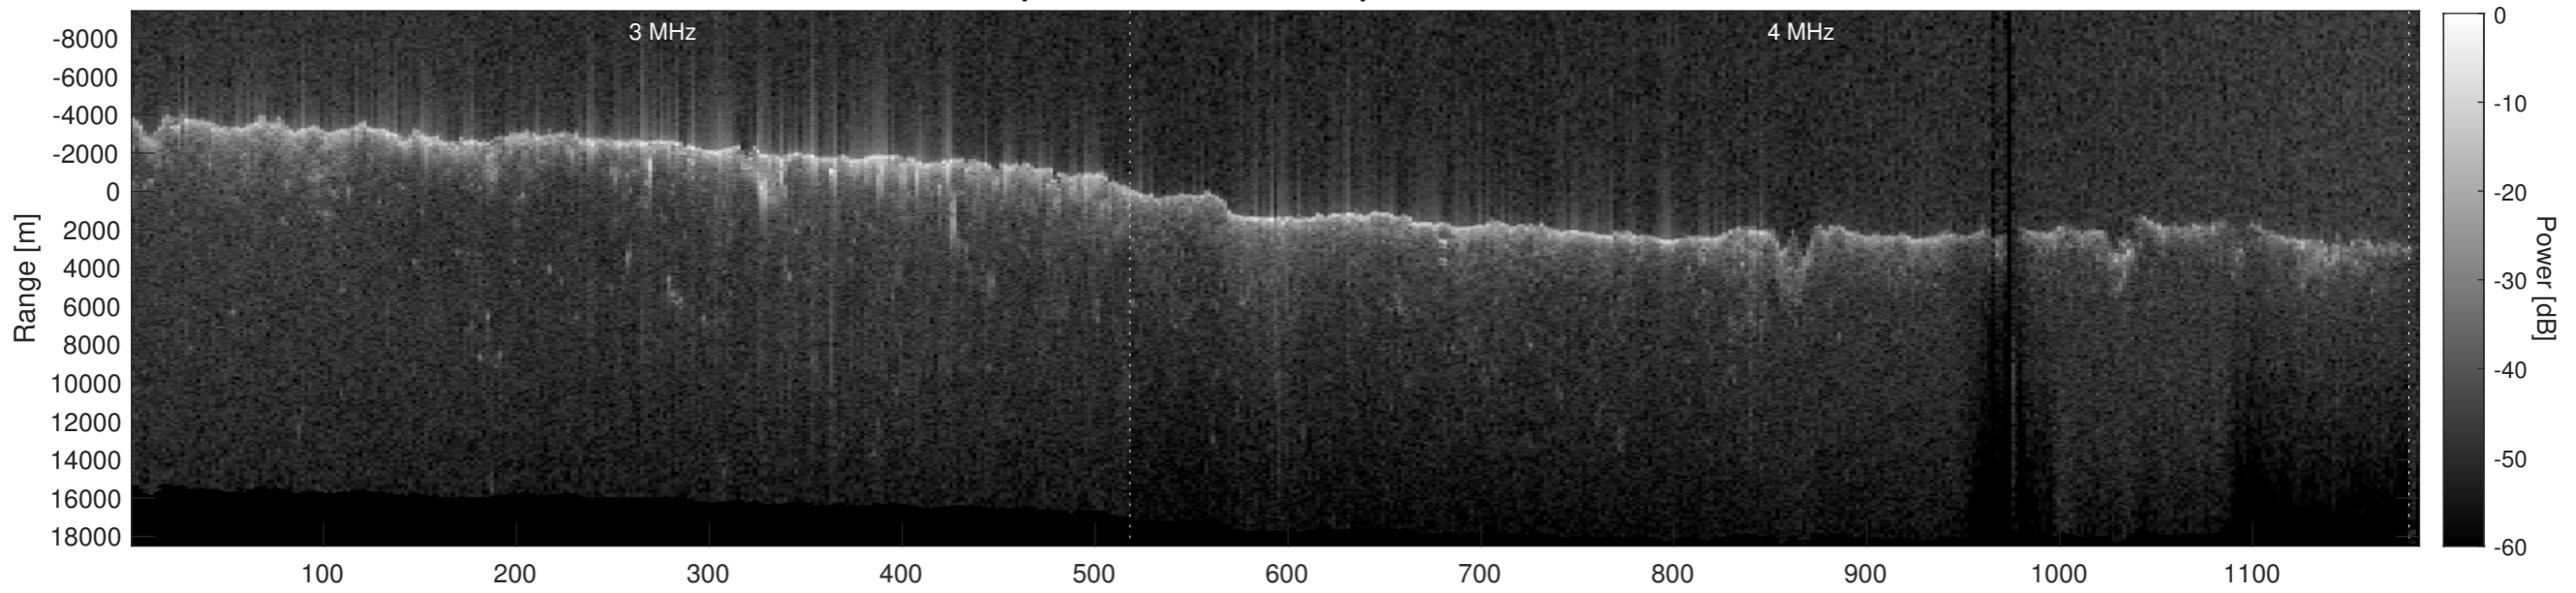

Orbit 8321, Optimized, No Window, Depth-Corrected, Channel 1

Orbit 8321, Optimized, No Window, Depth-Corrected, Channel 2

Orbit 8321, Depth-Corrected Cluttergram

Frame