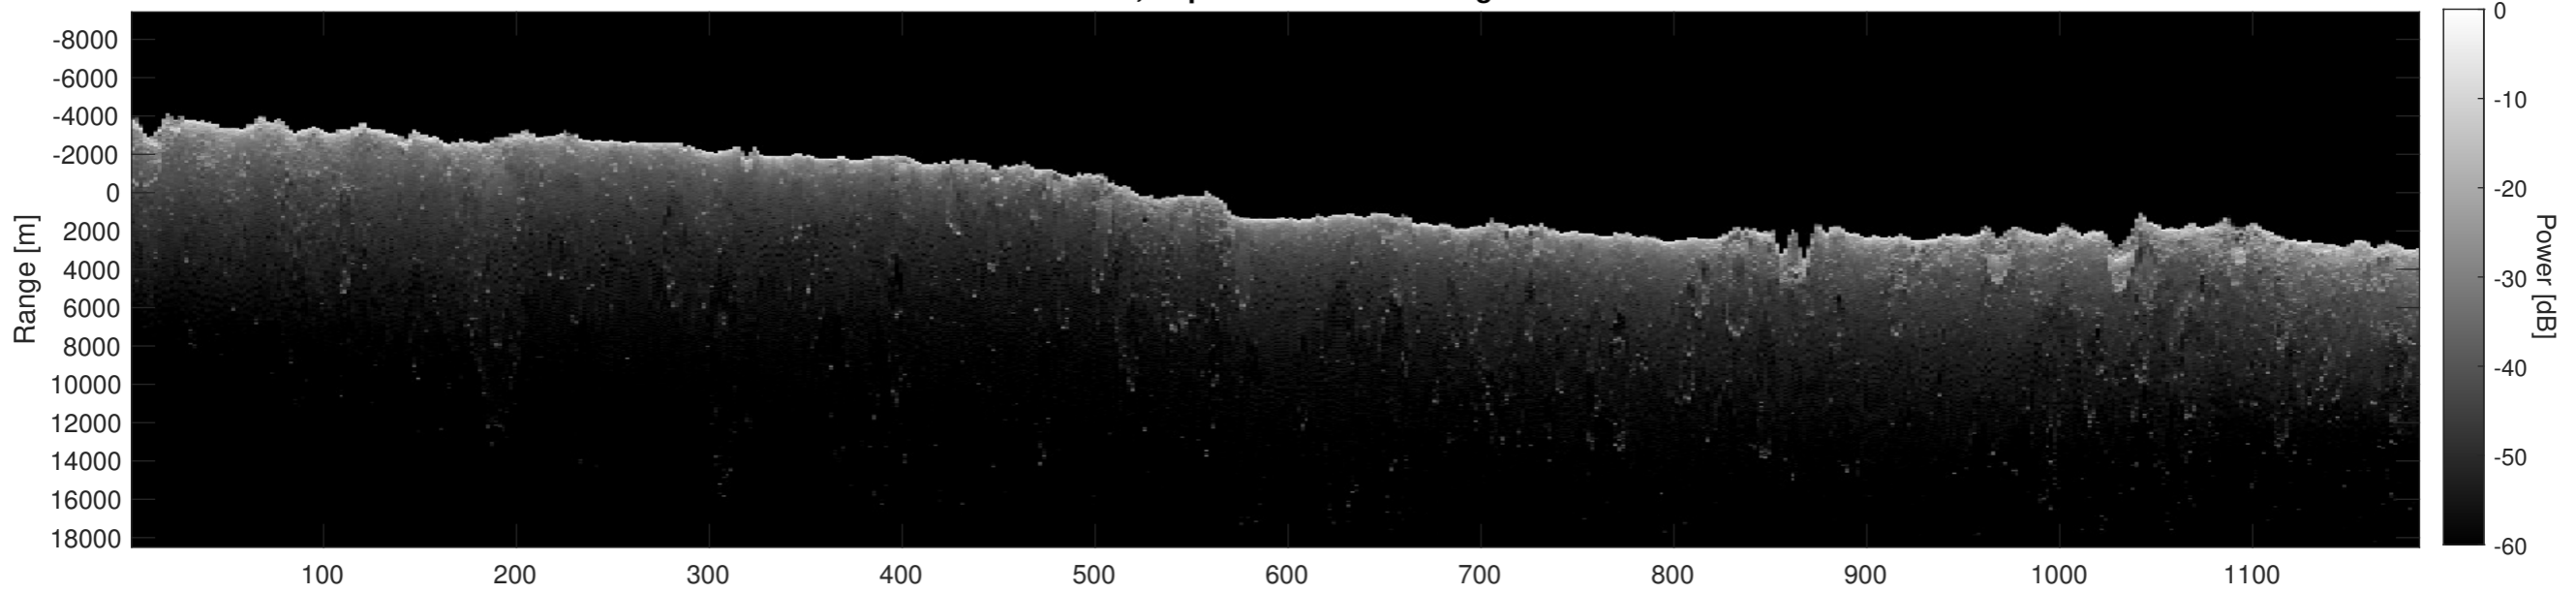

Orbit 8321, Optimized, No Window, Depth-Corrected, Channel 1

Orbit 8321, Optimized, No Window, Depth-Corrected, Channel 2

Orbit 8321, Depth-Corrected Cluttergram

Frame