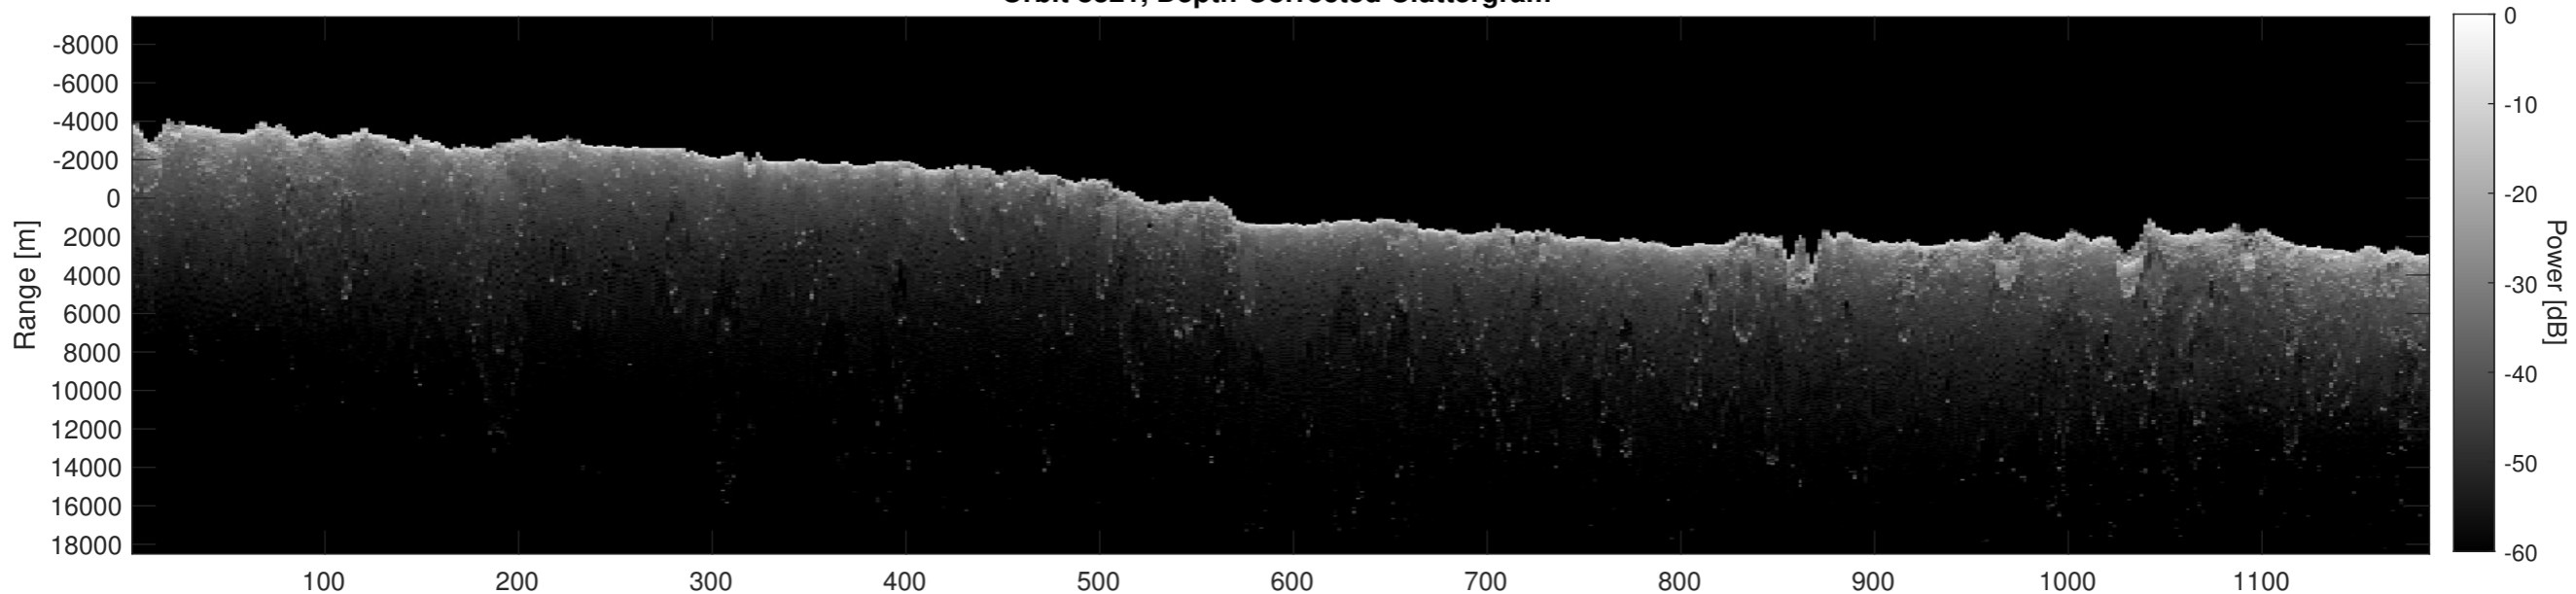

Orbit 8321, Optimized, Window, Depth-Corrected, Channel 1

Orbit 8321, Optimized, Window, Depth-Corrected, Channel 2

Orbit 8321, Depth-Corrected Cluttergram

Frame