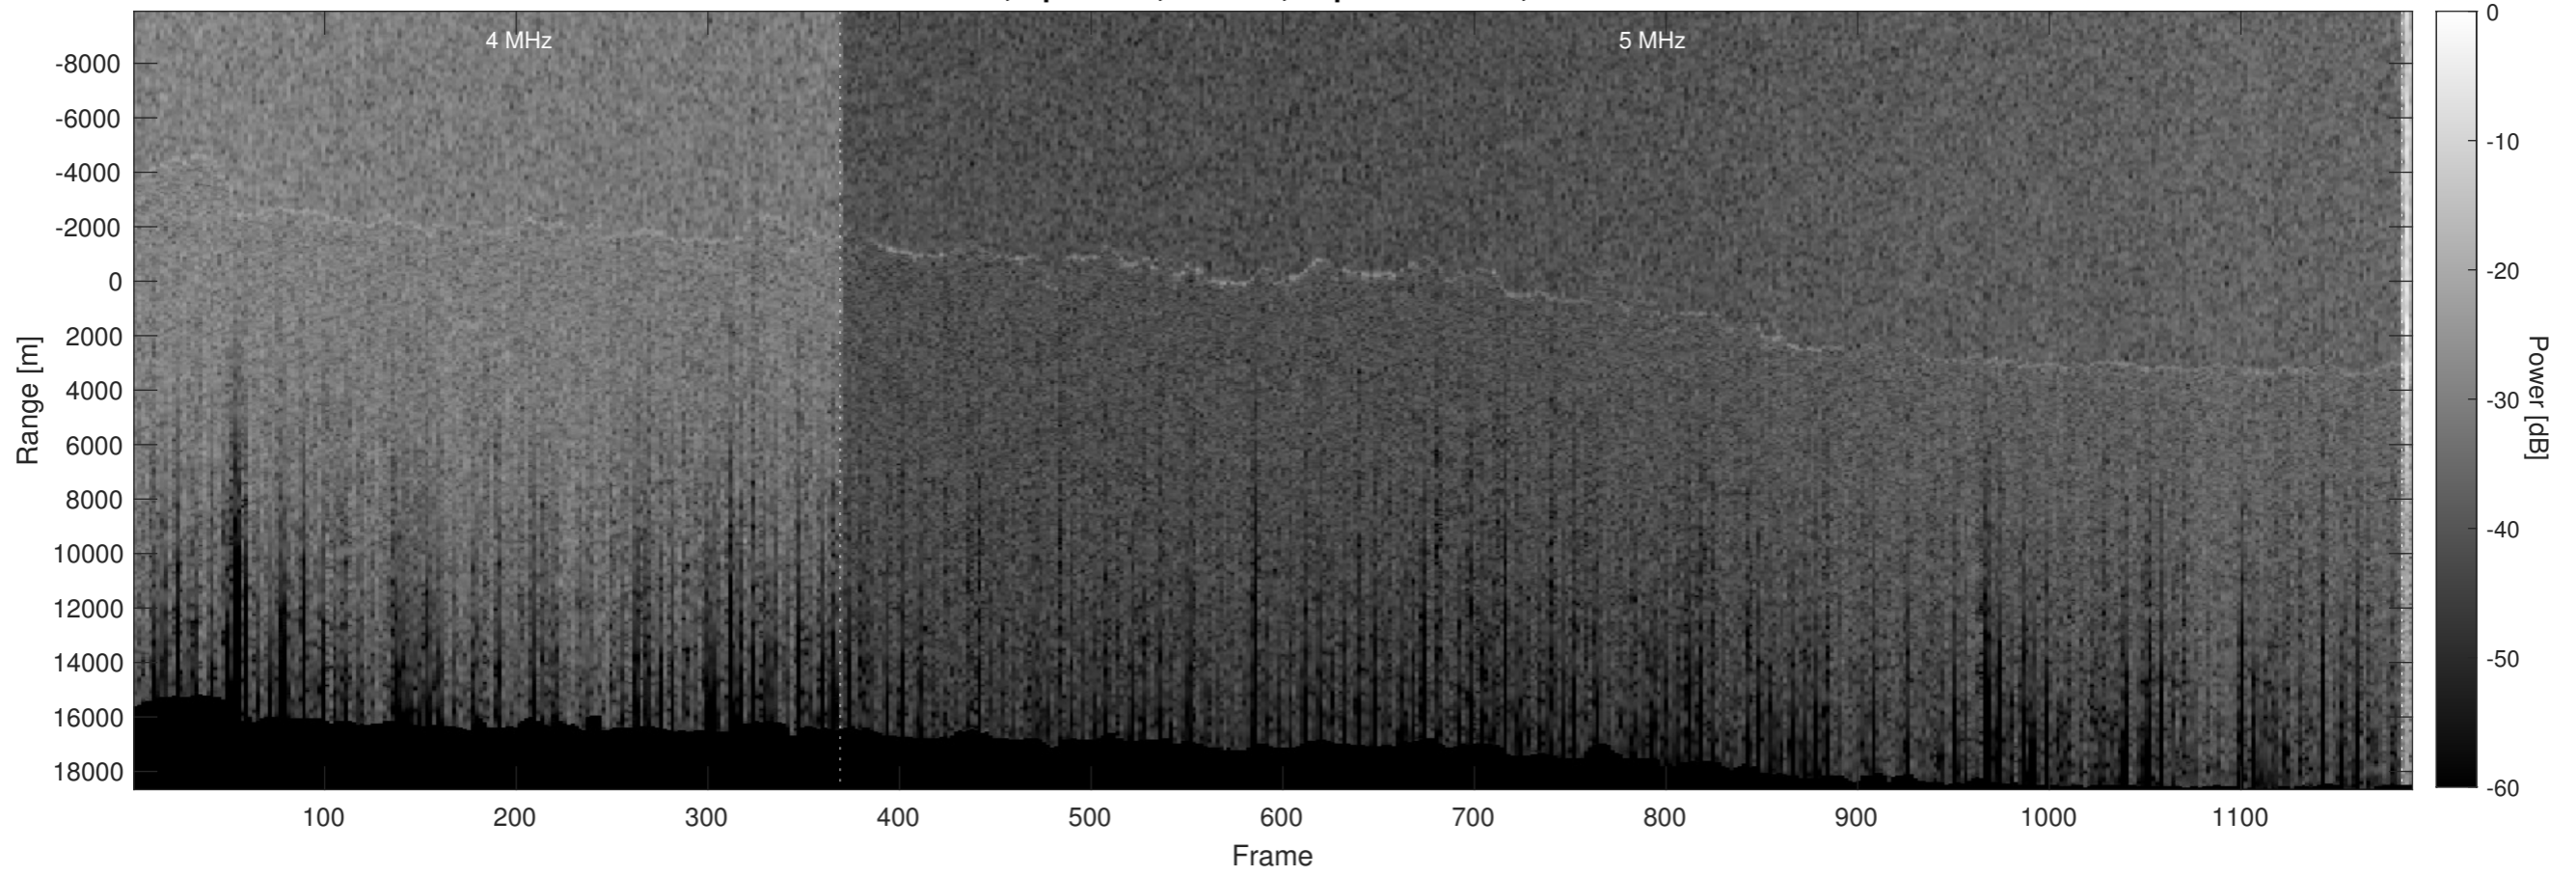

Orbit 8430, Optimized, Window, Depth-Corrected, Channel 1

Orbit 8430, Optimized, Window, Depth-Corrected, Channel 2