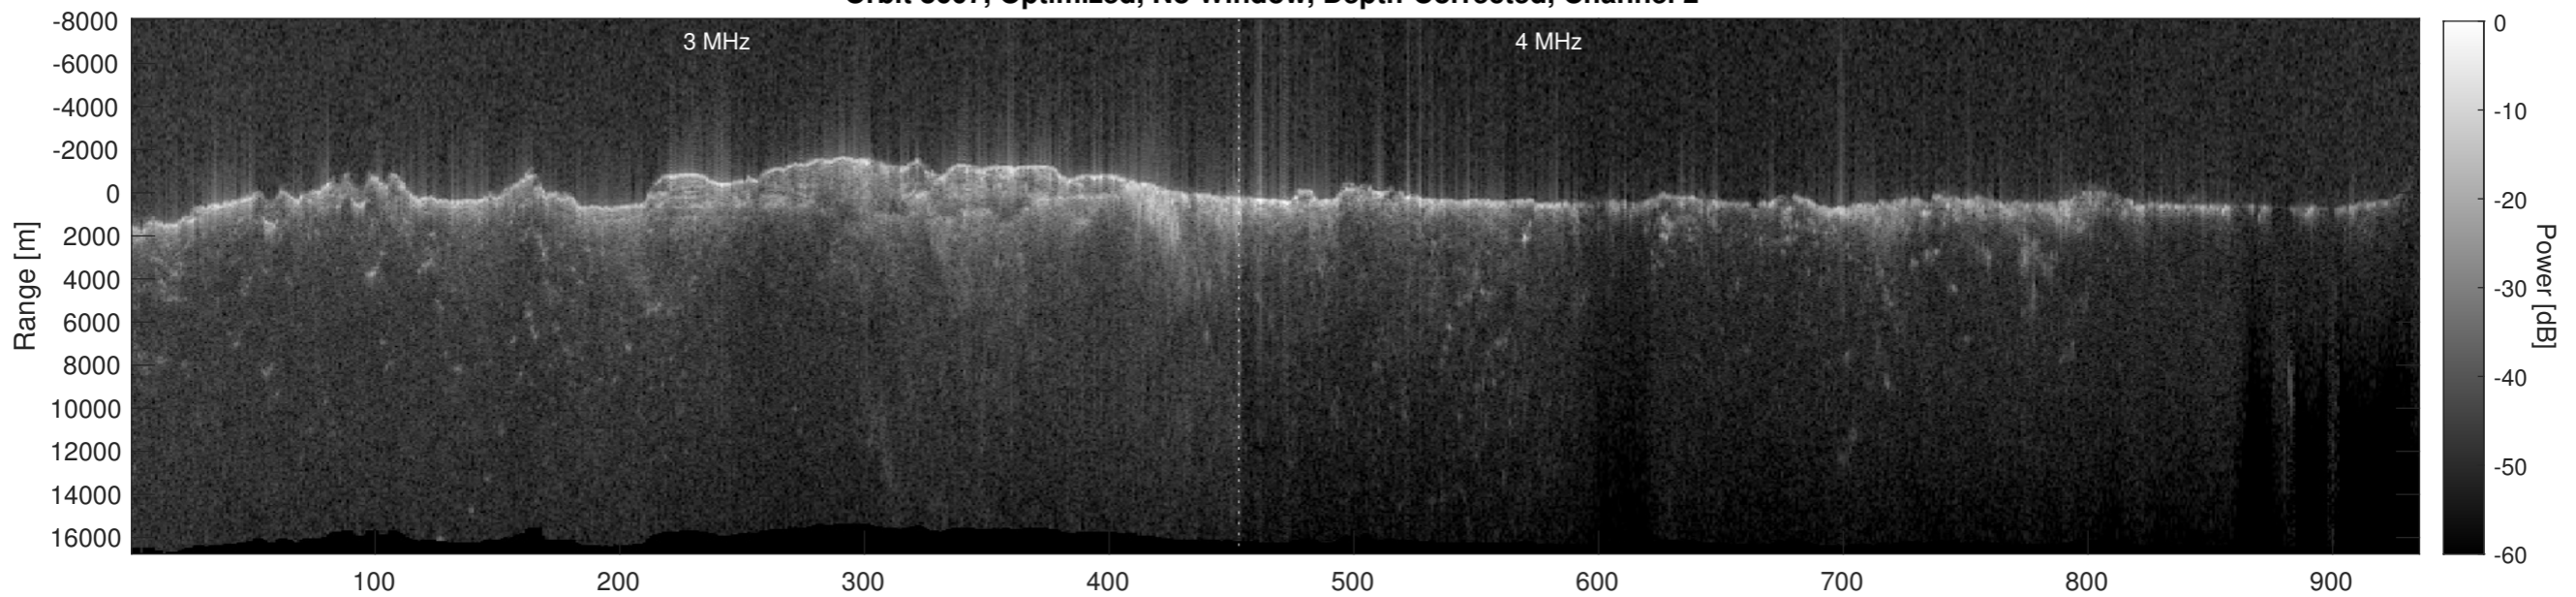

Orbit 8607, Optimized, No Window, Depth-Corrected, Channel 1

Orbit 8607, Optimized, No Window, Depth-Corrected, Channel 2

Orbit 8607, Depth-Corrected Cluttergram

Frame