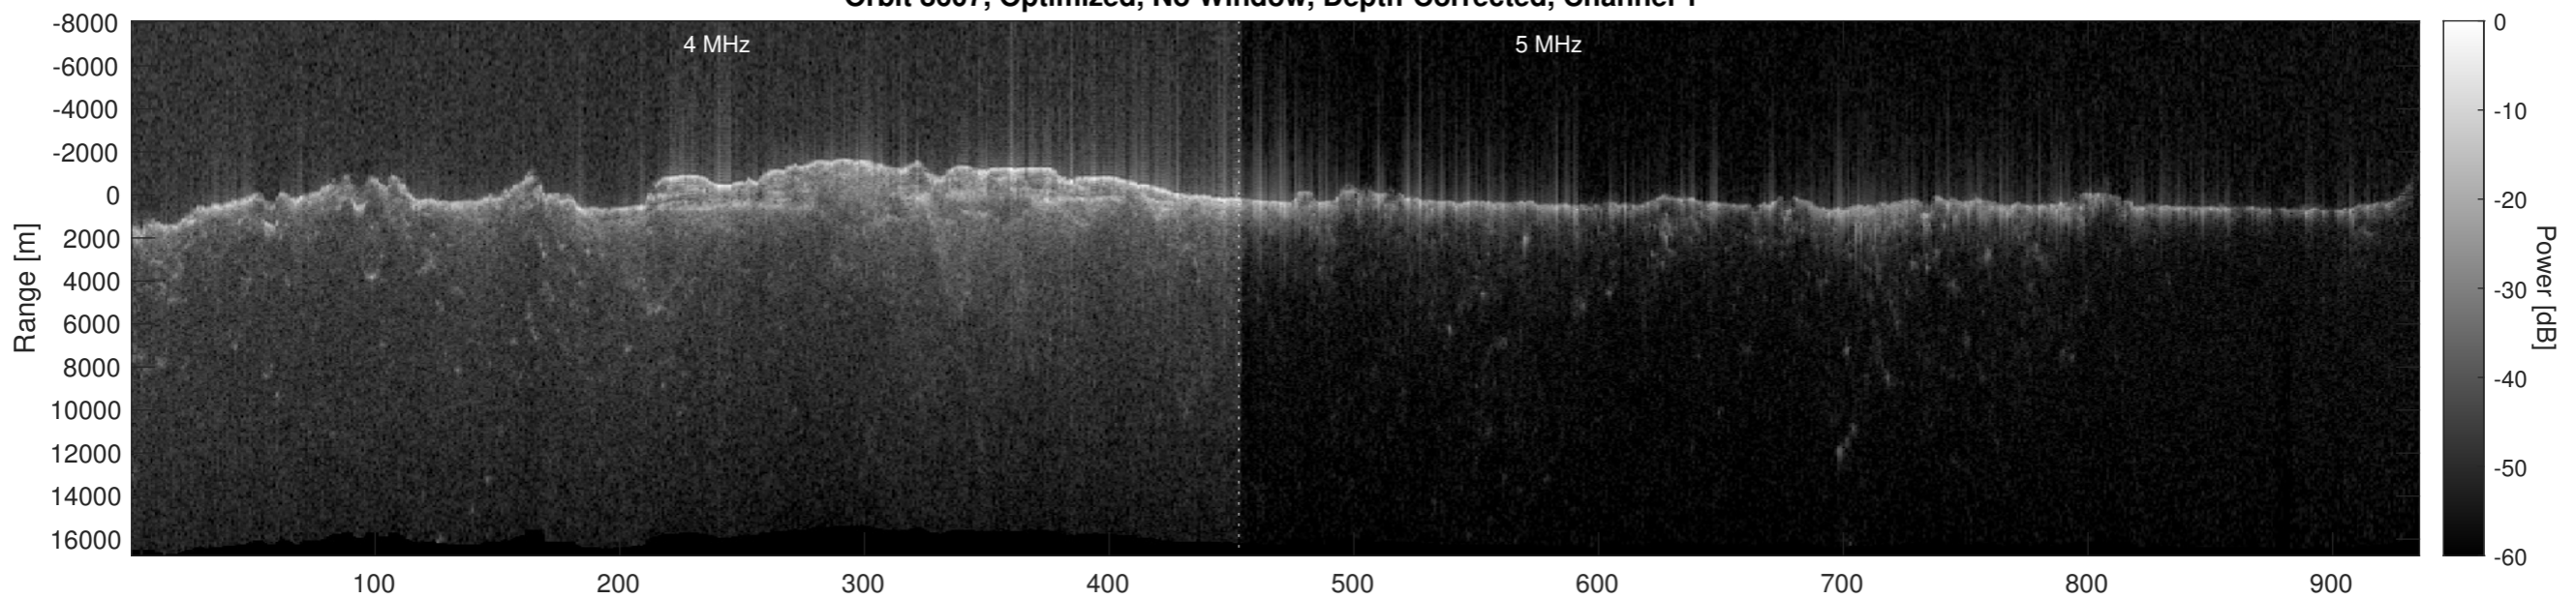

Orbit 8607, Optimized, No Window, Depth-Corrected, Channel 1

Orbit 8607, Optimized, No Window, Depth-Corrected, Channel 2

Orbit 8607, Depth-Corrected Cluttergram

Frame