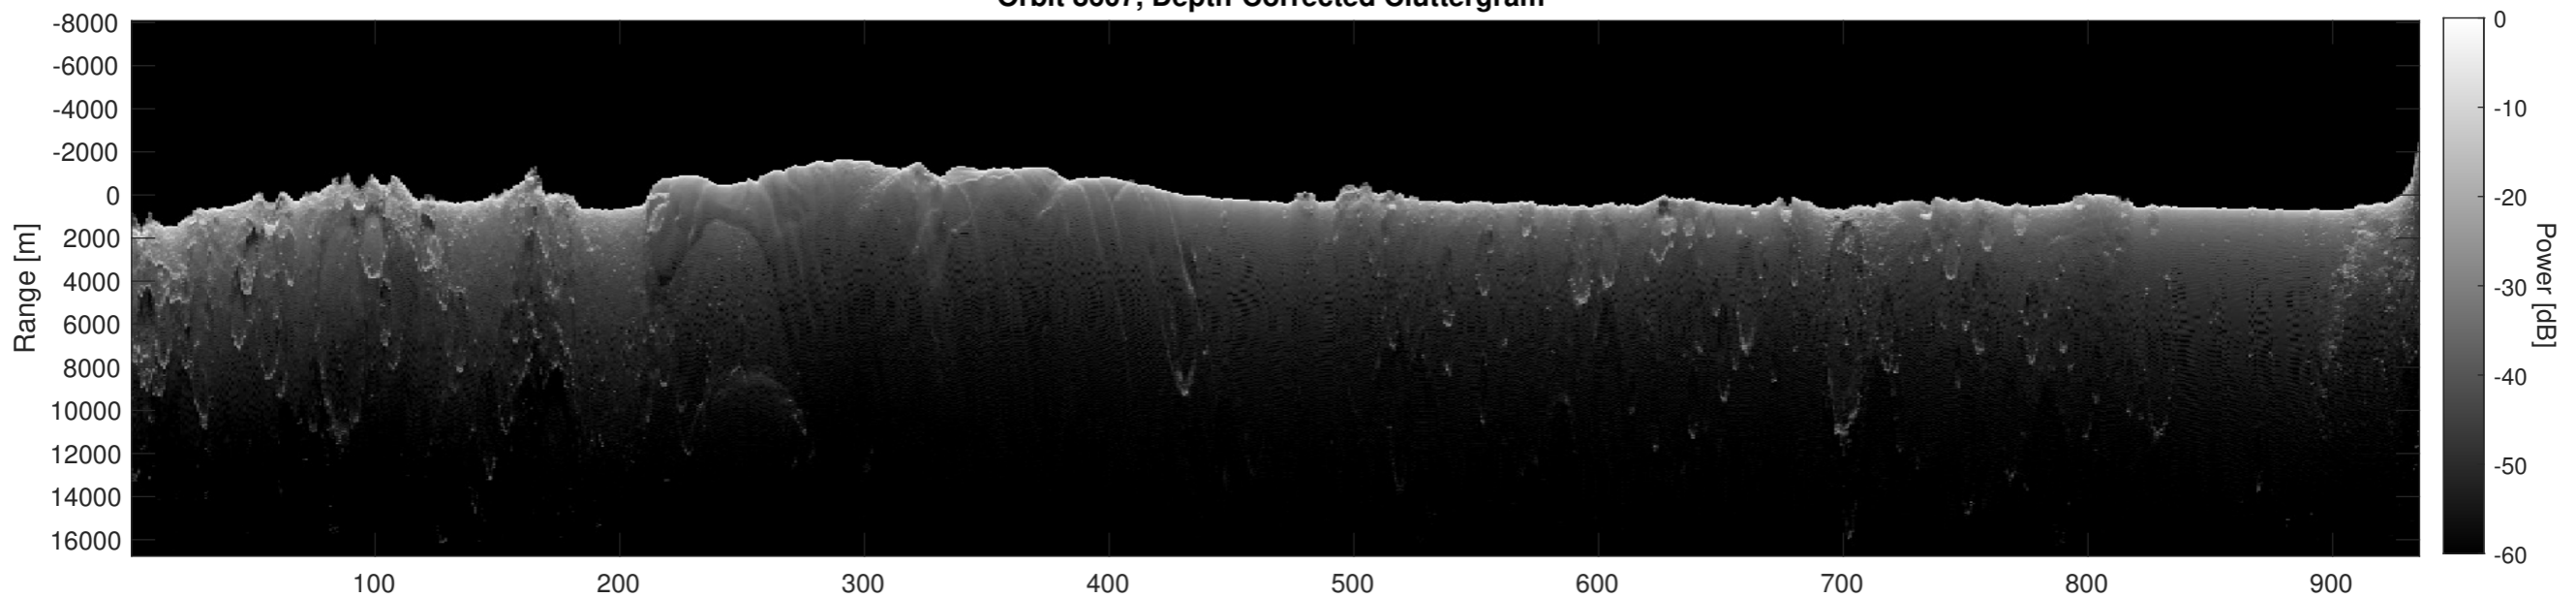

Orbit 8607, Optimized, No Window, Depth-Corrected, Channel 1

Orbit 8607, Optimized, No Window, Depth-Corrected, Channel 2

Orbit 8607, Depth-Corrected Cluttergram

Frame