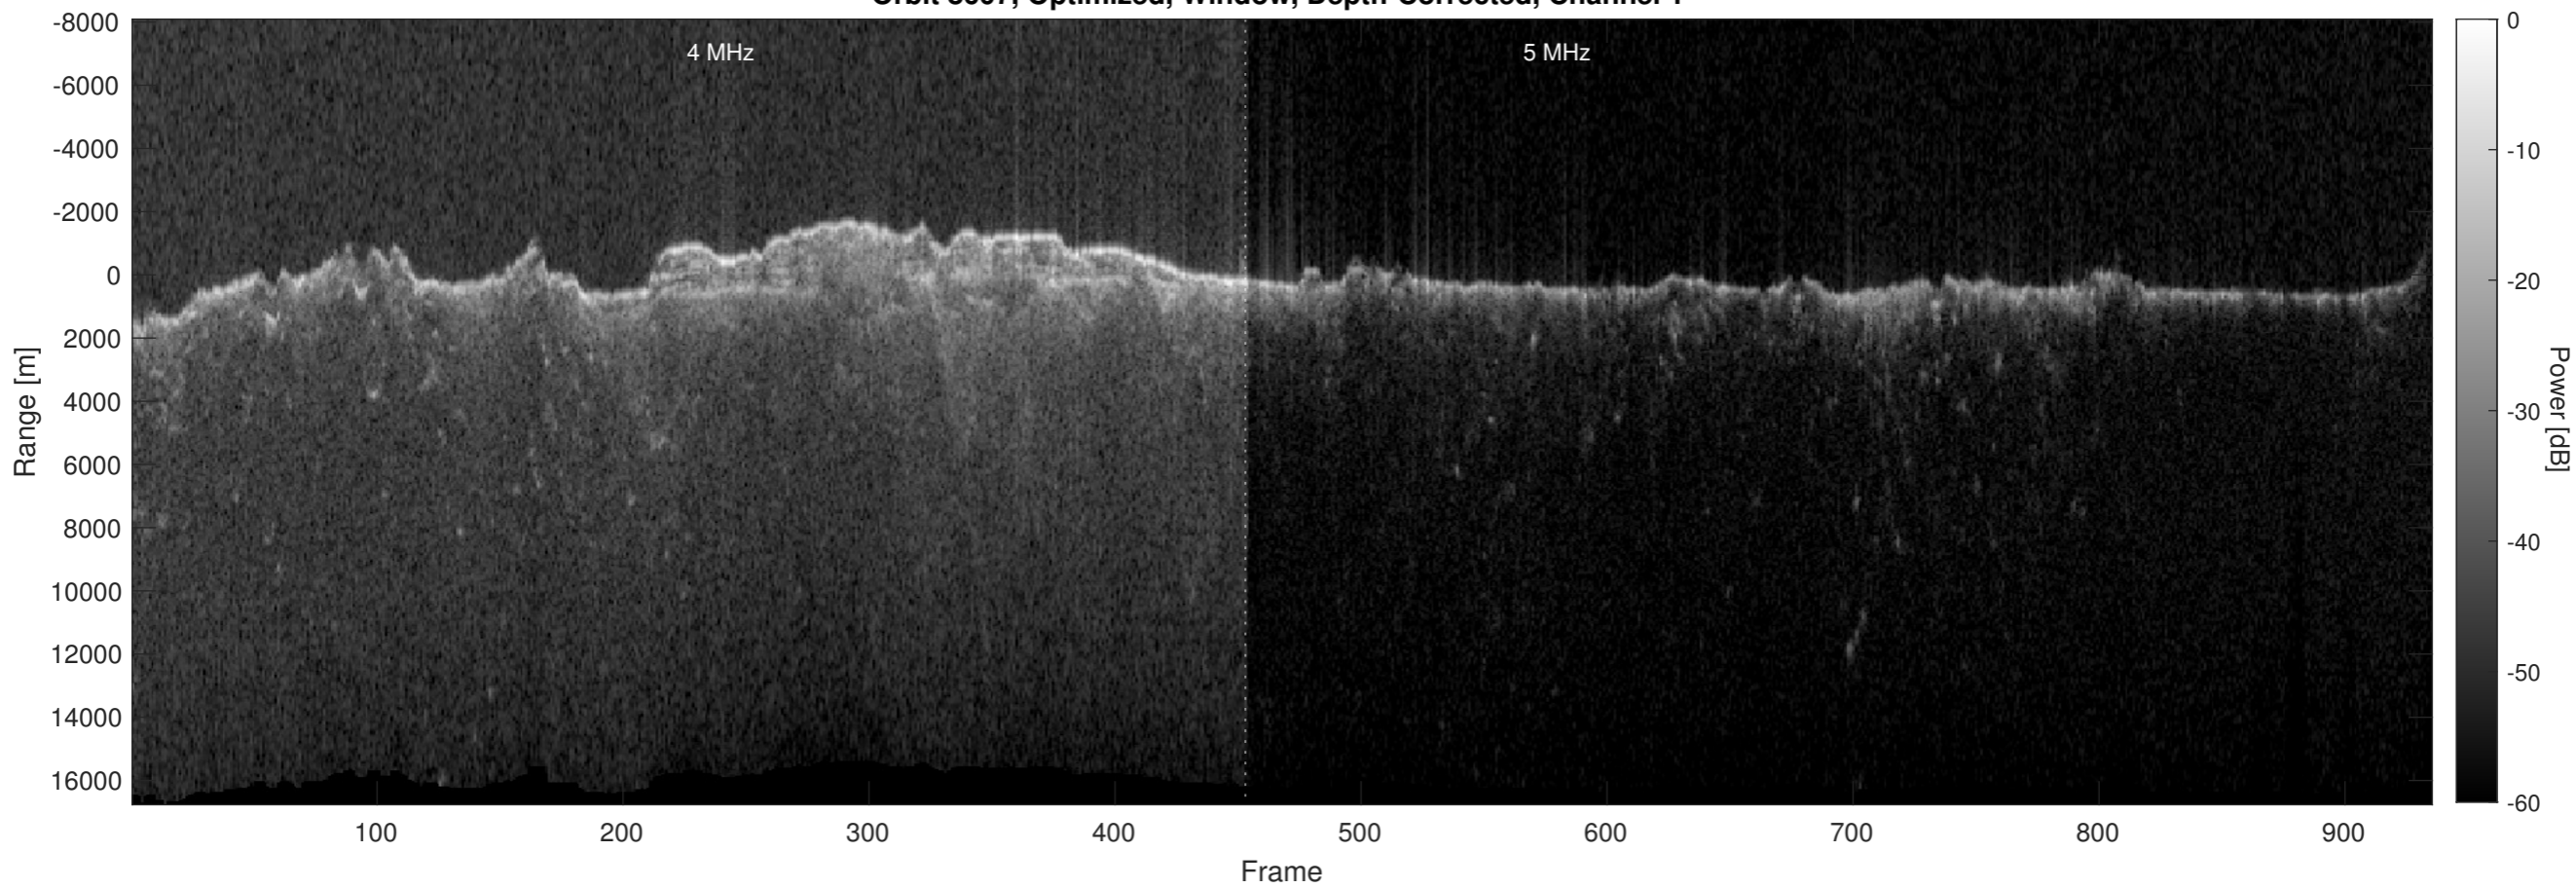

Orbit 8607, Optimized, Window, Depth-Corrected, Channel 1

Orbit 8607, Optimized, Window, Depth-Corrected, Channel 2