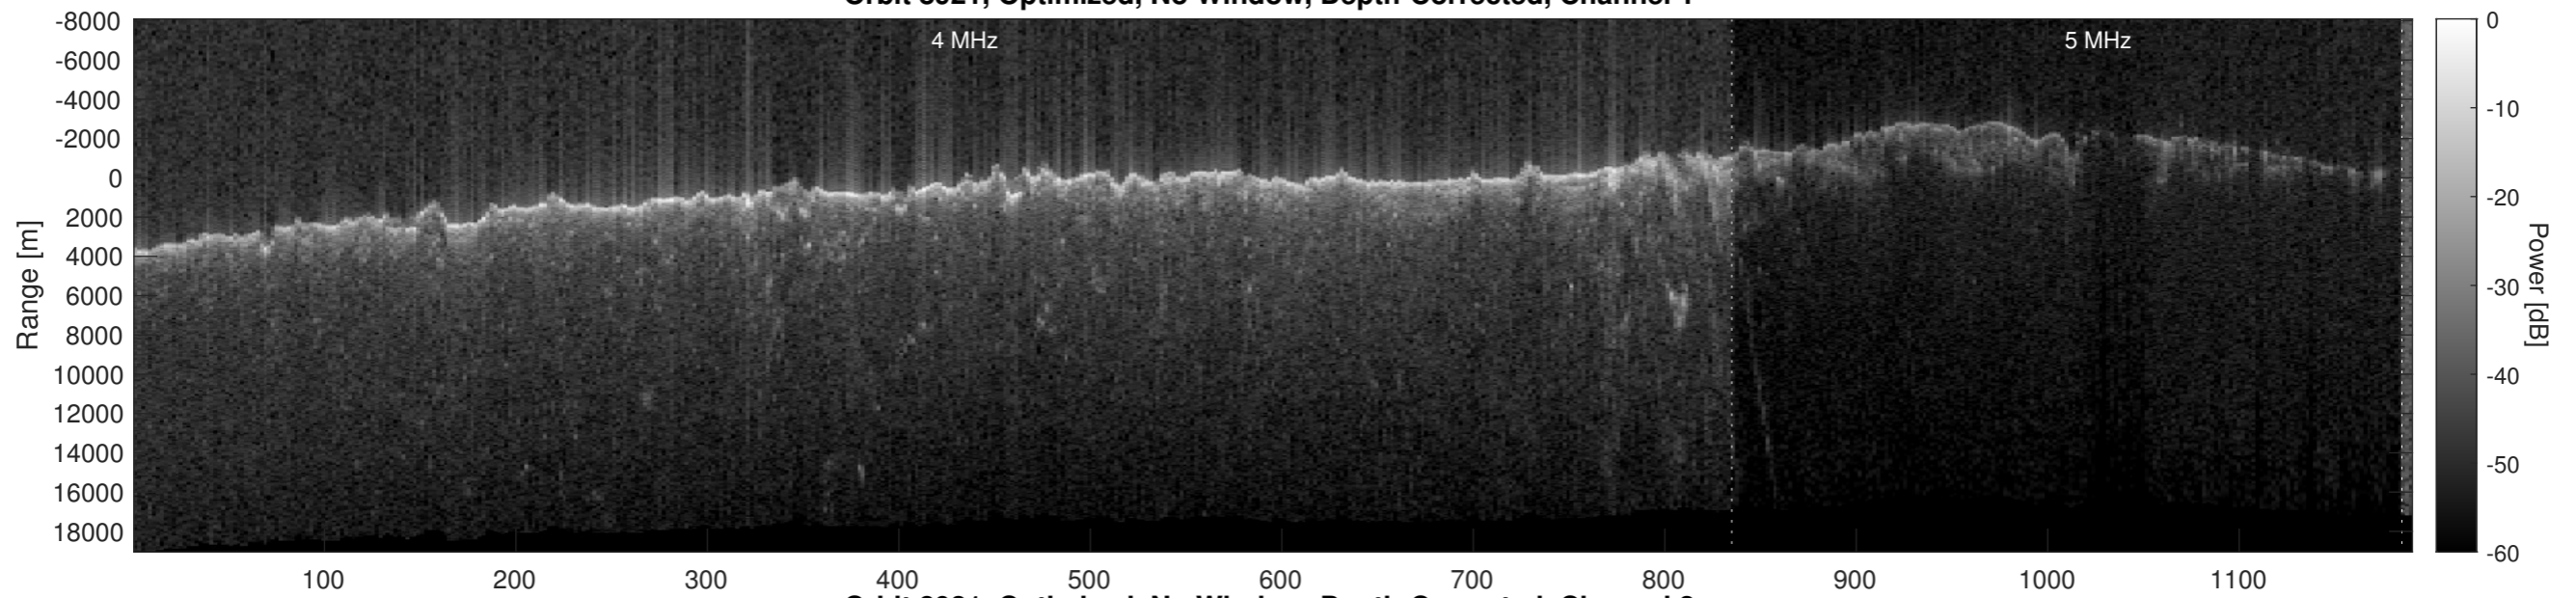

Orbit 8921, Optimized, No Window, Depth-Corrected, Channel 1

Orbit 8921, Optimized, No Window, Depth-Corrected, Channel 2

Orbit 8921, Depth-Corrected Cluttergram

Frame

Elevation [km]