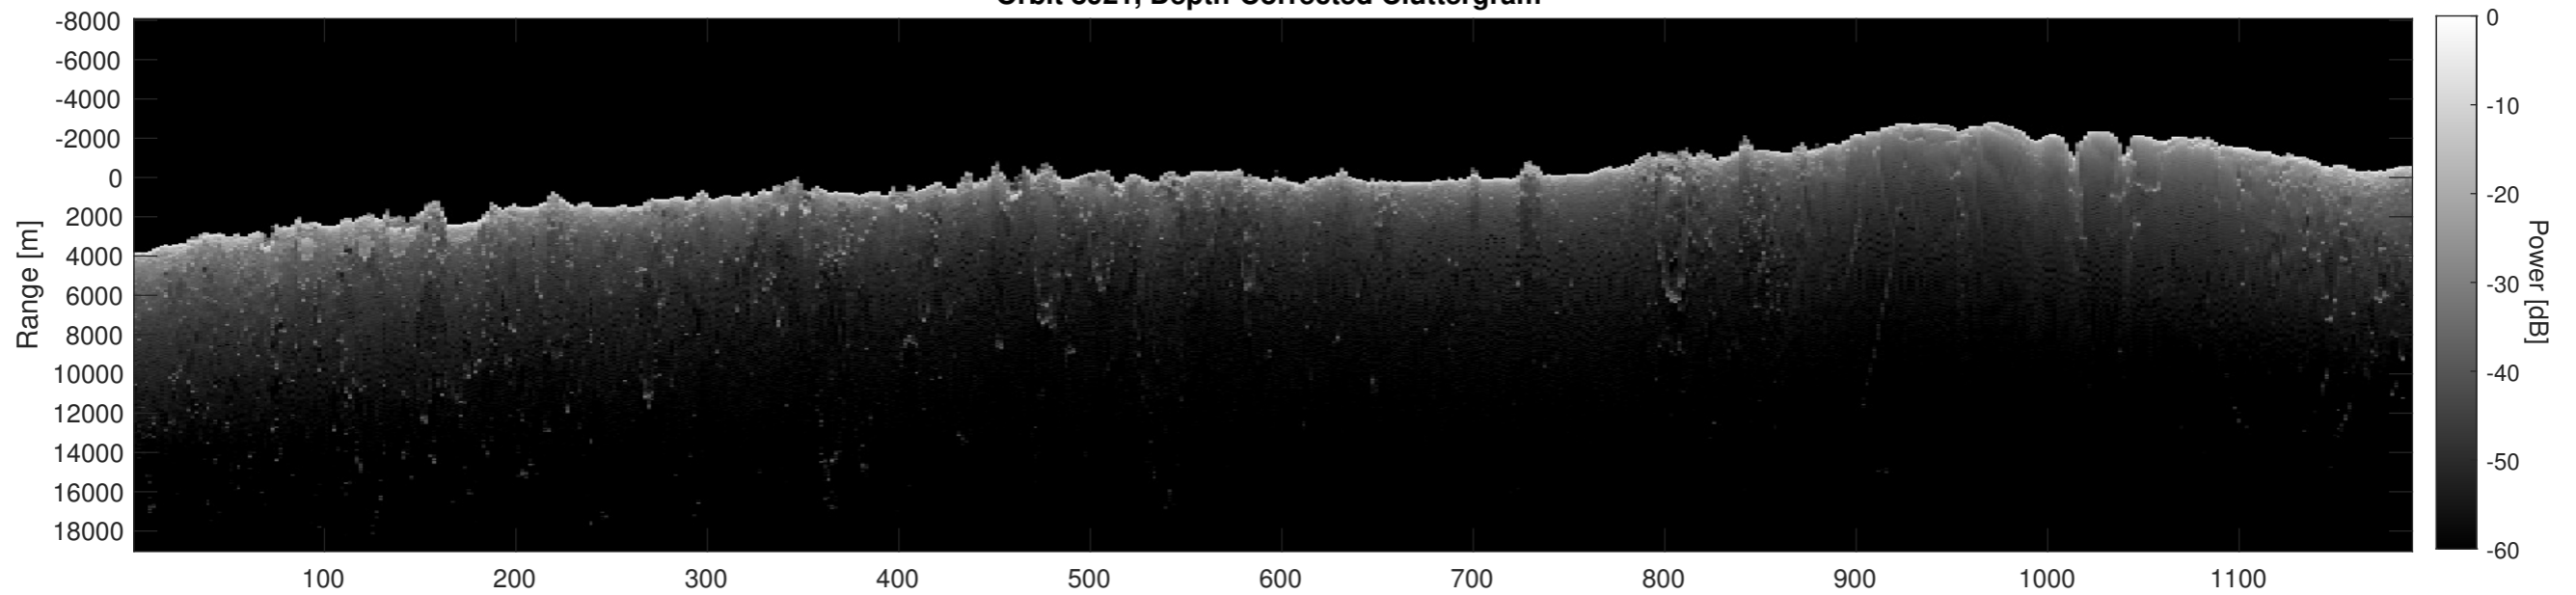

Orbit 8921, Optimized, No Window, Depth-Corrected, Channel 1

Orbit 8921, Optimized, No Window, Depth-Corrected, Channel 2

Orbit 8921, Depth-Corrected Cluttergram

Frame

Elevation [km]