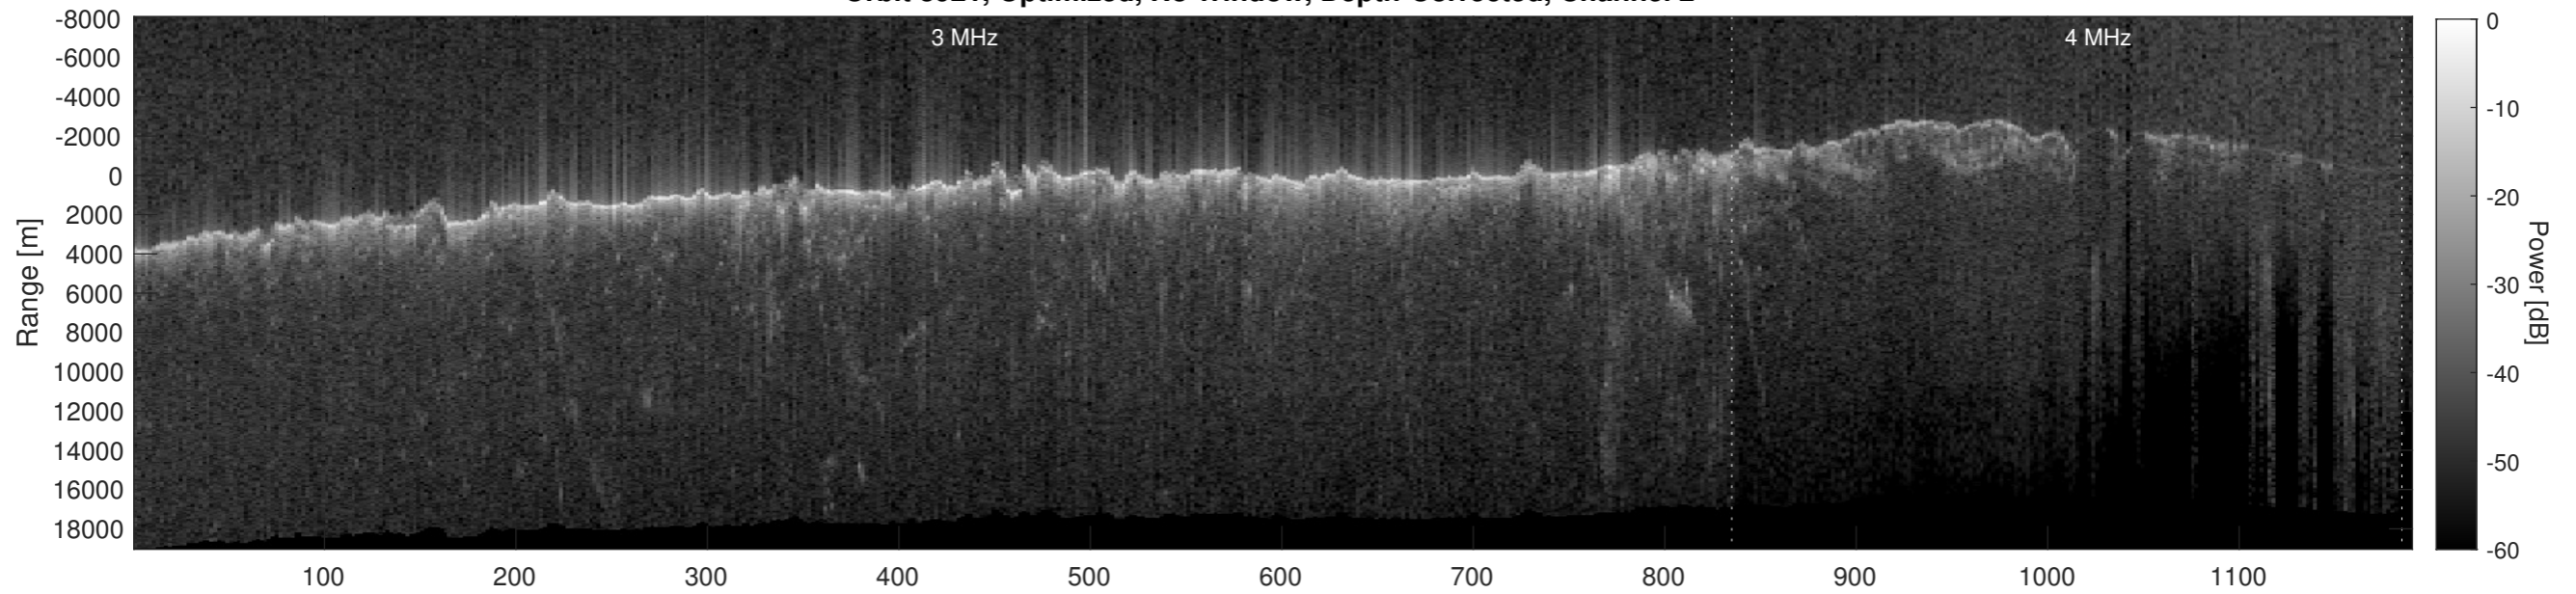

Orbit 8921, Optimized, No Window, Depth-Corrected, Channel 1

Orbit 8921, Optimized, No Window, Depth-Corrected, Channel 2

Orbit 8921, Depth-Corrected Cluttergram

Frame

Elevation [km]