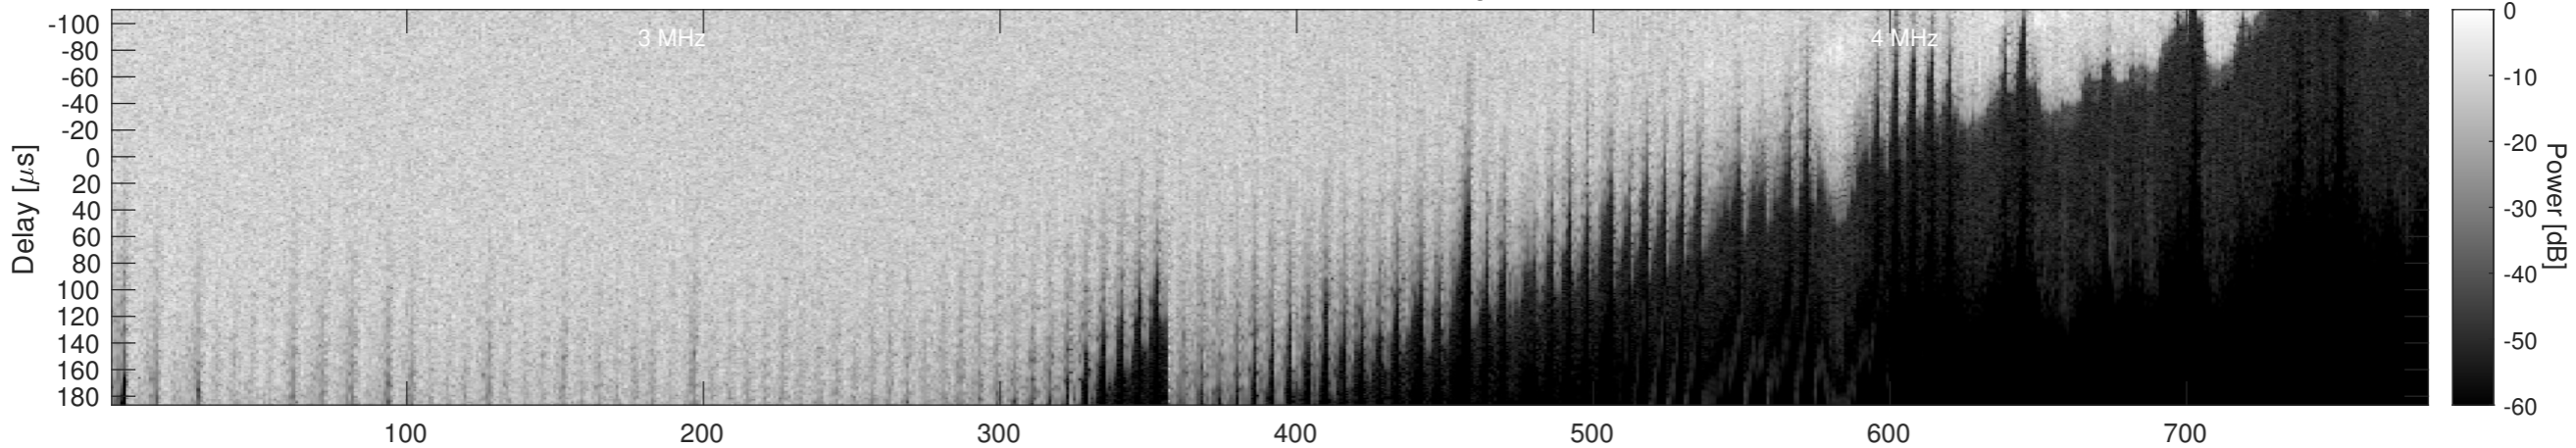

Orbit 9607, Window, Channel 2, Uncorrected

Orbit 9607, Window, Channel 2, Chapman

Orbit 9607, Window, Channel 2, Optimized

Orbit 9607, Cluttergram

Elevation [km]