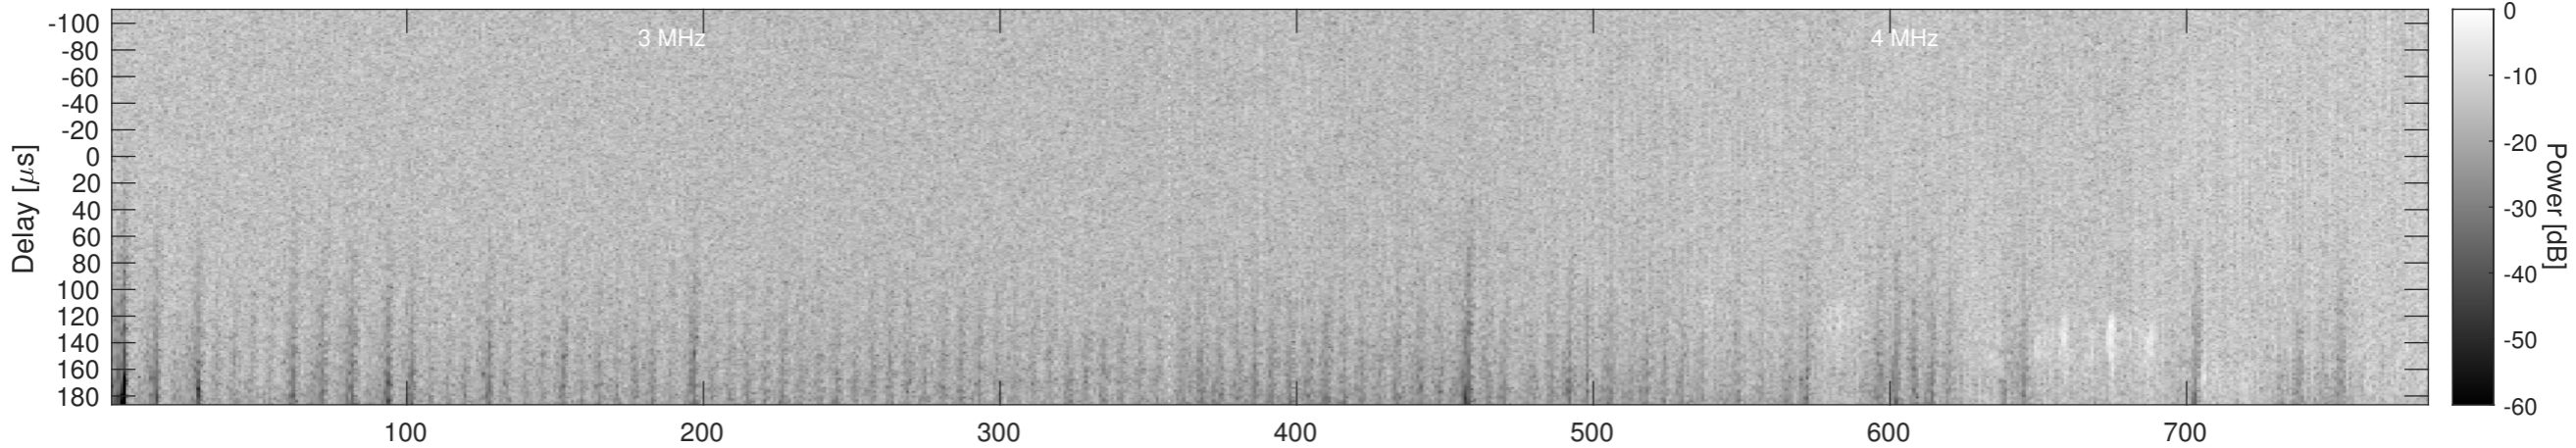

Orbit 9607, Window, Channel 2, Uncorrected

Orbit 9607, Window, Channel 2, Chapman

Orbit 9607, Window, Channel 2, Optimized

Orbit 9607, Cluttergram

Elevation [km]