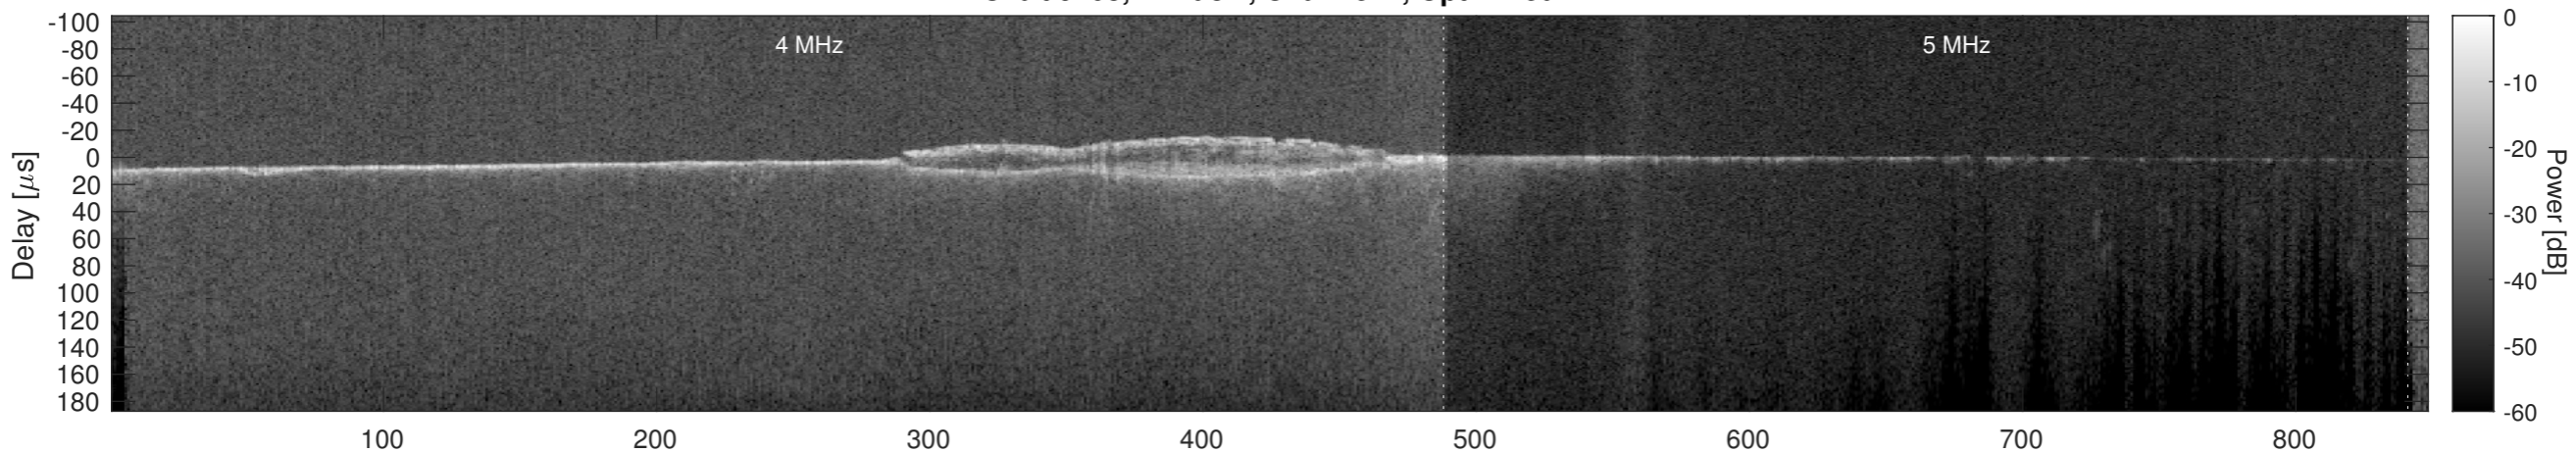

Orbit 9708, Channel 1, Uncorrected

Orbit 9708, Window, Channel 1, Chapman

Orbit 9708, Window, Channel 1, Optimized

Orbit 9708, Cluttergram

Elevation [km]