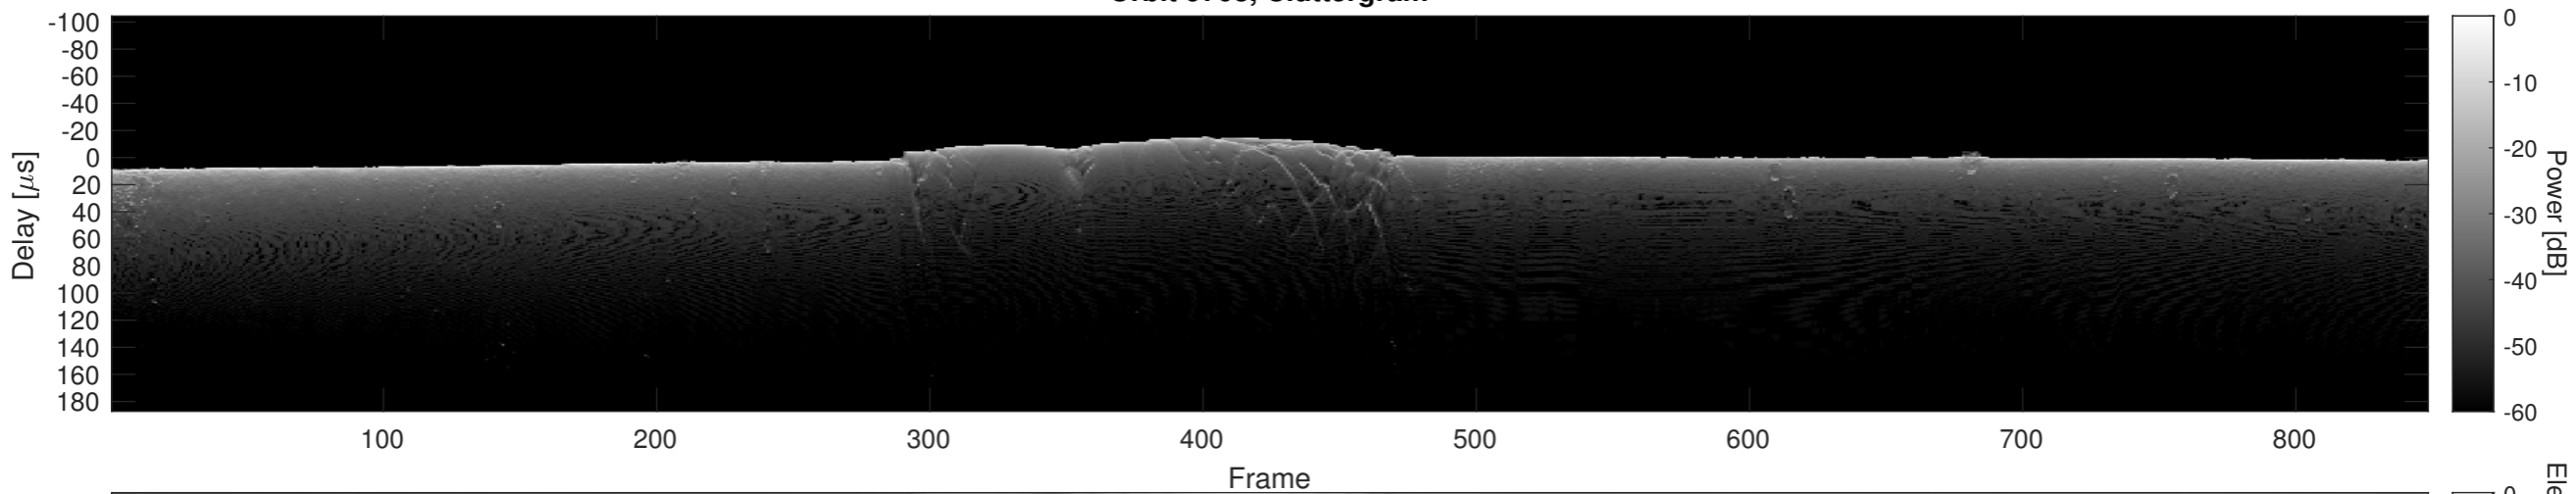

Orbit 9708, Window, Channel 2, Uncorrected

Orbit 9708, Window, Channel 2, Chapman

Orbit 9708, Window, Channel 2, Optimized

Orbit 9708, Cluttergram

Frame

Elevation [km]