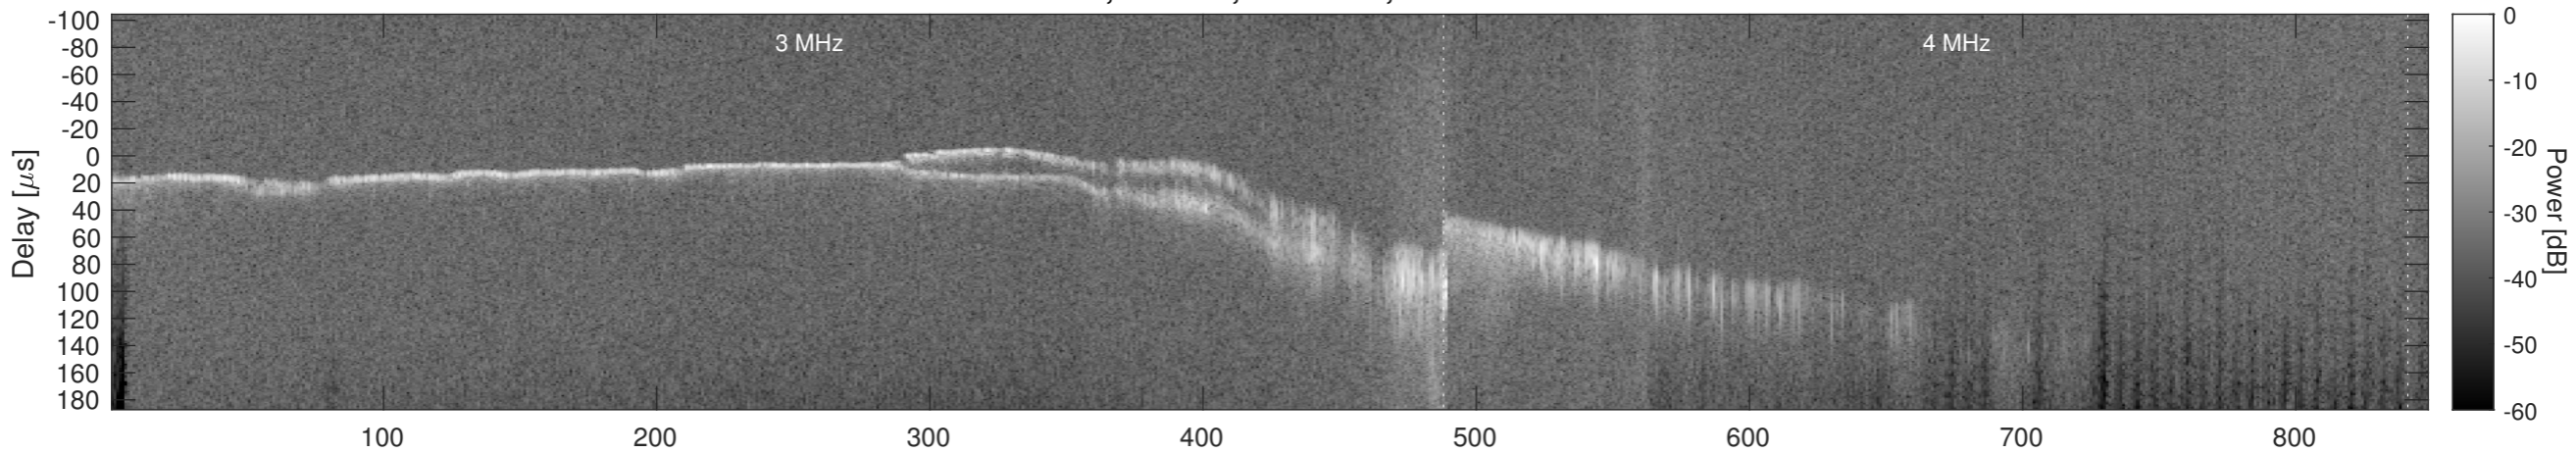

Orbit 9708, Window, Channel 2, Uncorrected

Orbit 9708, Window, Channel 2, Chapman

Orbit 9708, Window, Channel 2, Optimized

Orbit 9708, Cluttergram

Frame

Elevation [km]