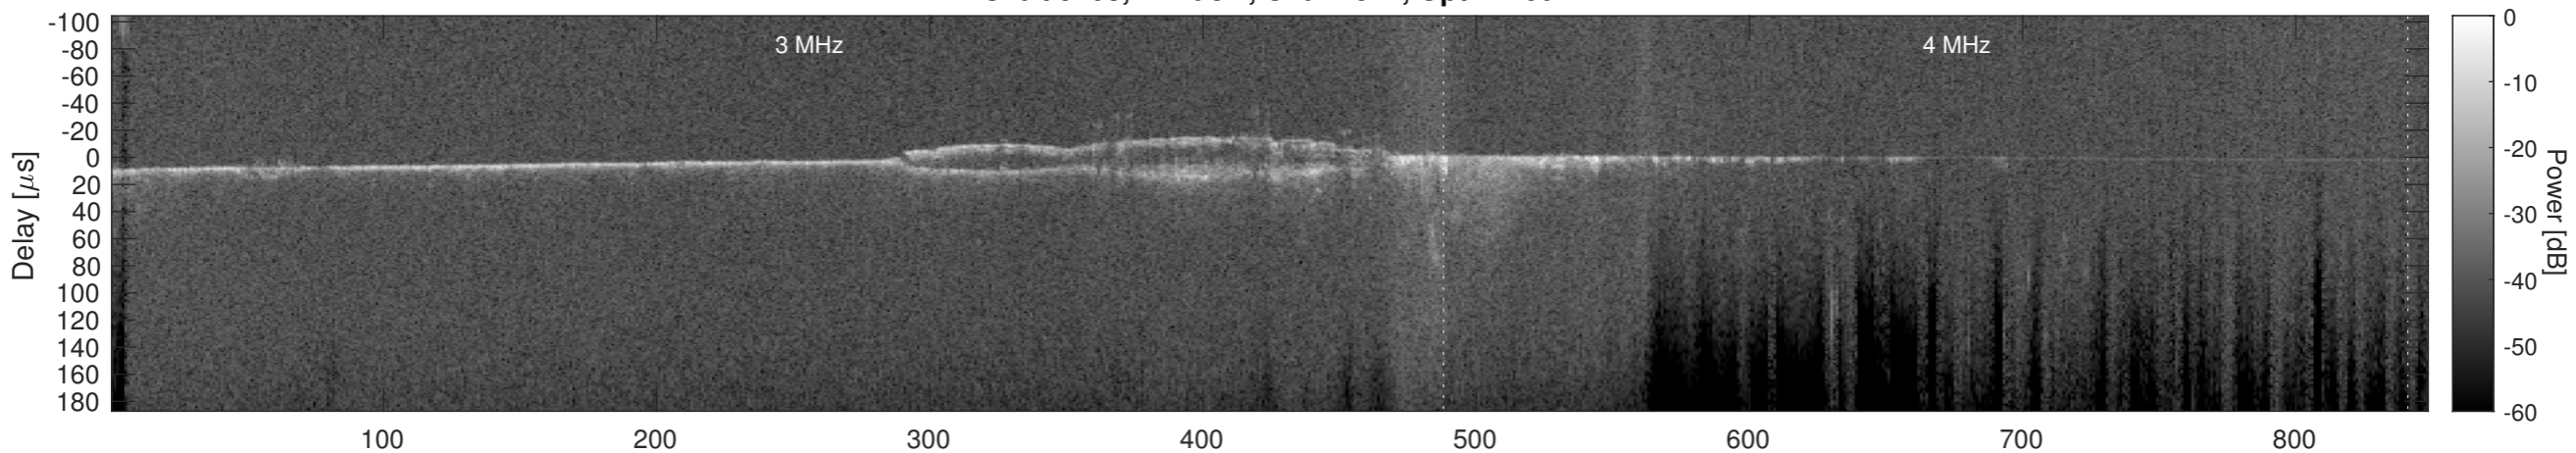

Orbit 9708, Window, Channel 2, Uncorrected

Orbit 9708, Window, Channel 2, Chapman

Orbit 9708, Window, Channel 2, Optimized

Orbit 9708, Cluttergram

Frame

Elevation [km]