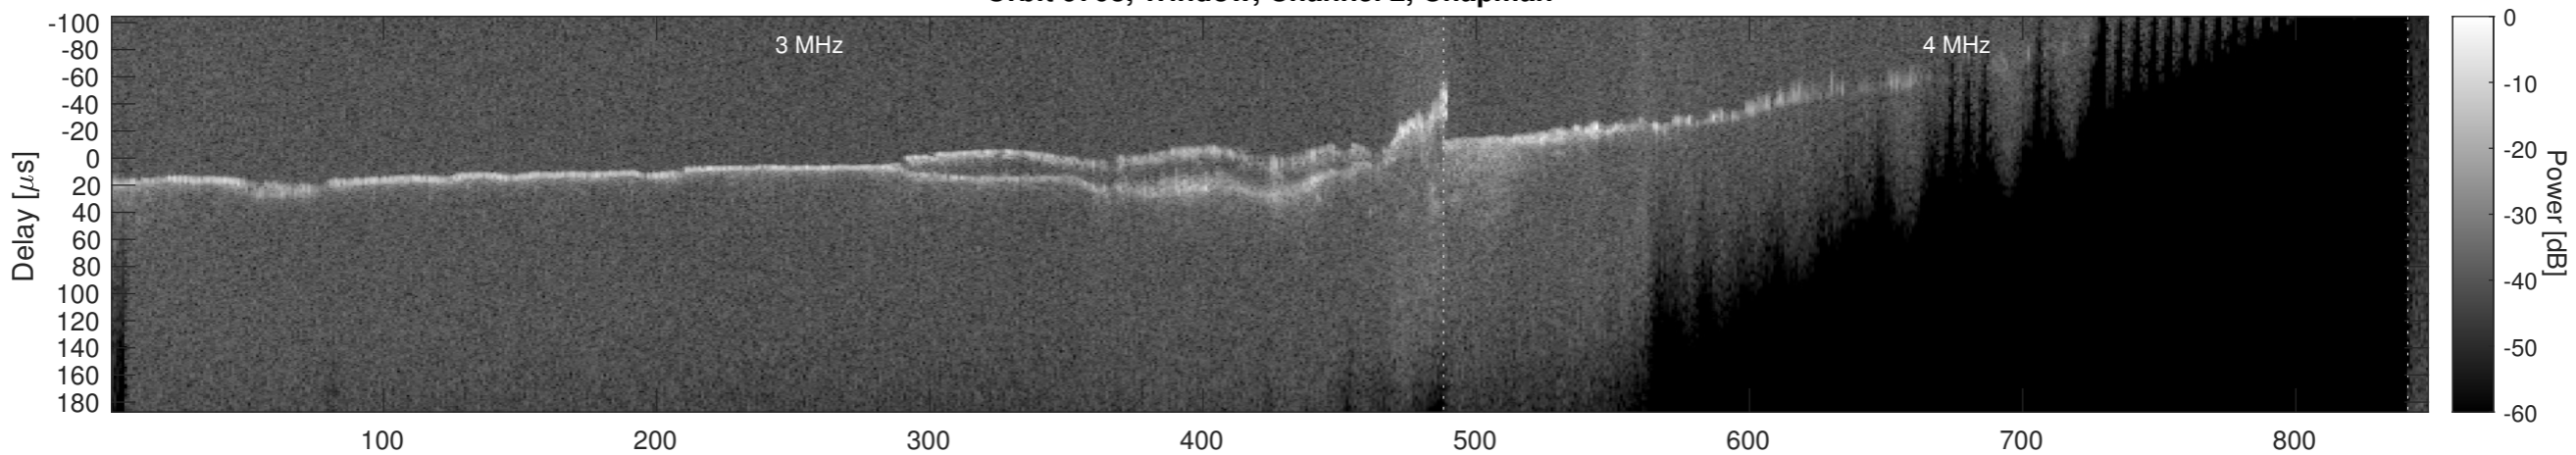

Orbit 9708, Window, Channel 2, Uncorrected

Orbit 9708, Window, Channel 2, Chapman

Orbit 9708, Window, Channel 2, Optimized

Orbit 9708, Cluttergram

Frame

Elevation [km]