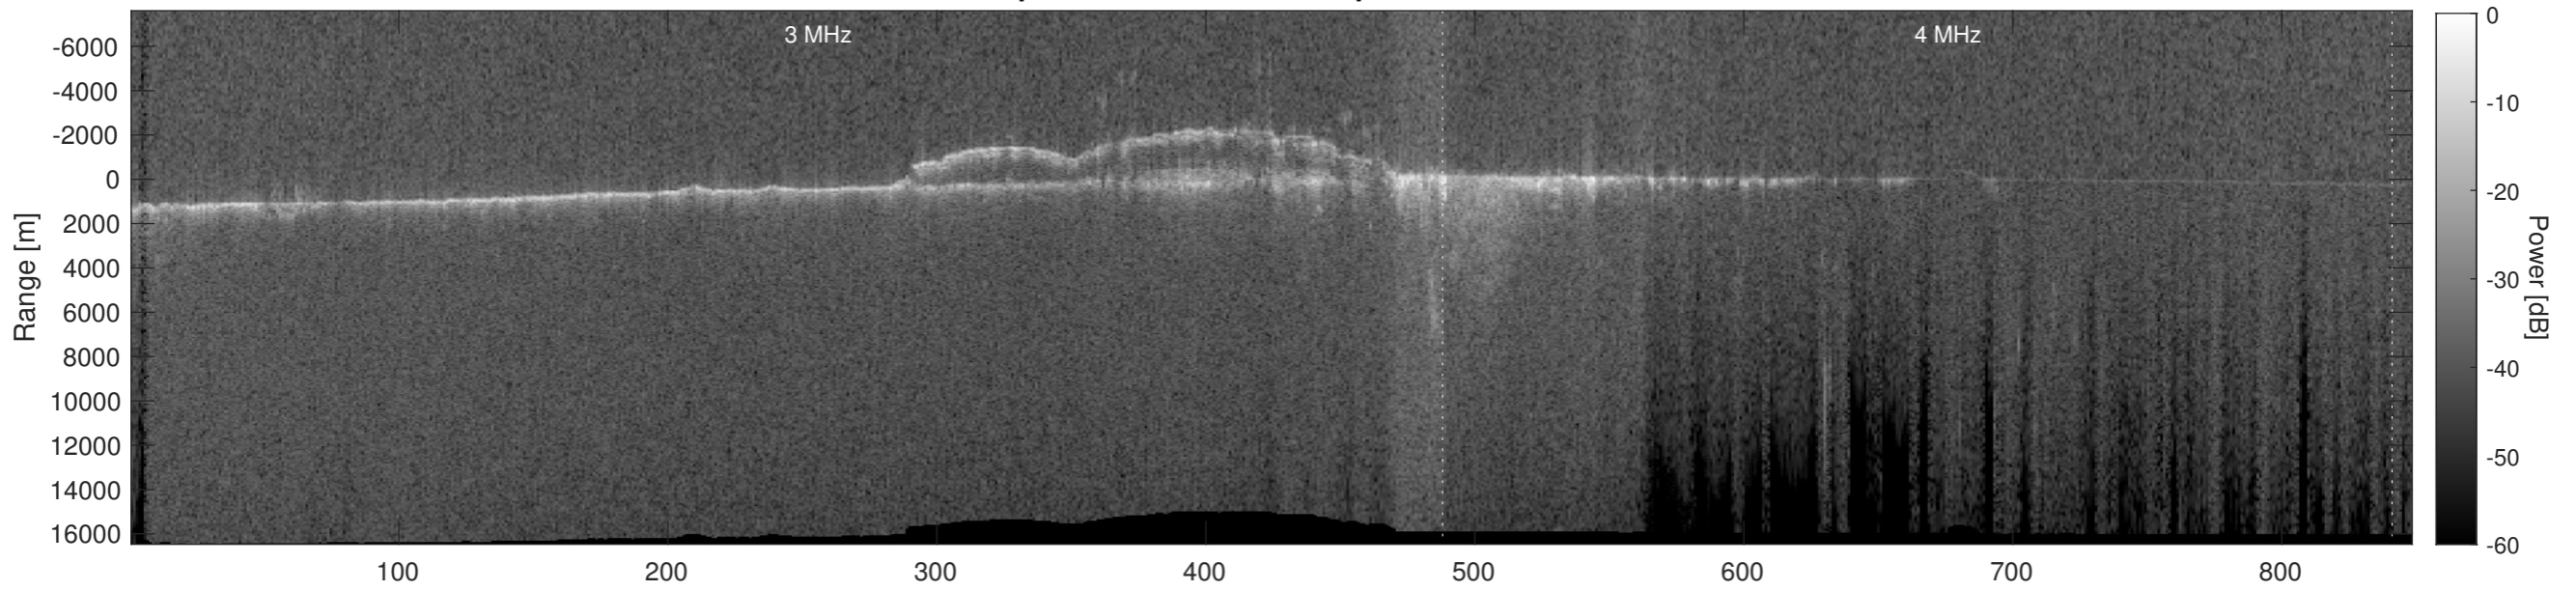

Orbit 9708, Optimized, No Window, Depth-Corrected, Channel 1

Orbit 9708, Optimized, No Window, Depth-Corrected, Channel 2

Orbit 9708, Depth-Corrected Cluttergram

Frame

Elevation [km]