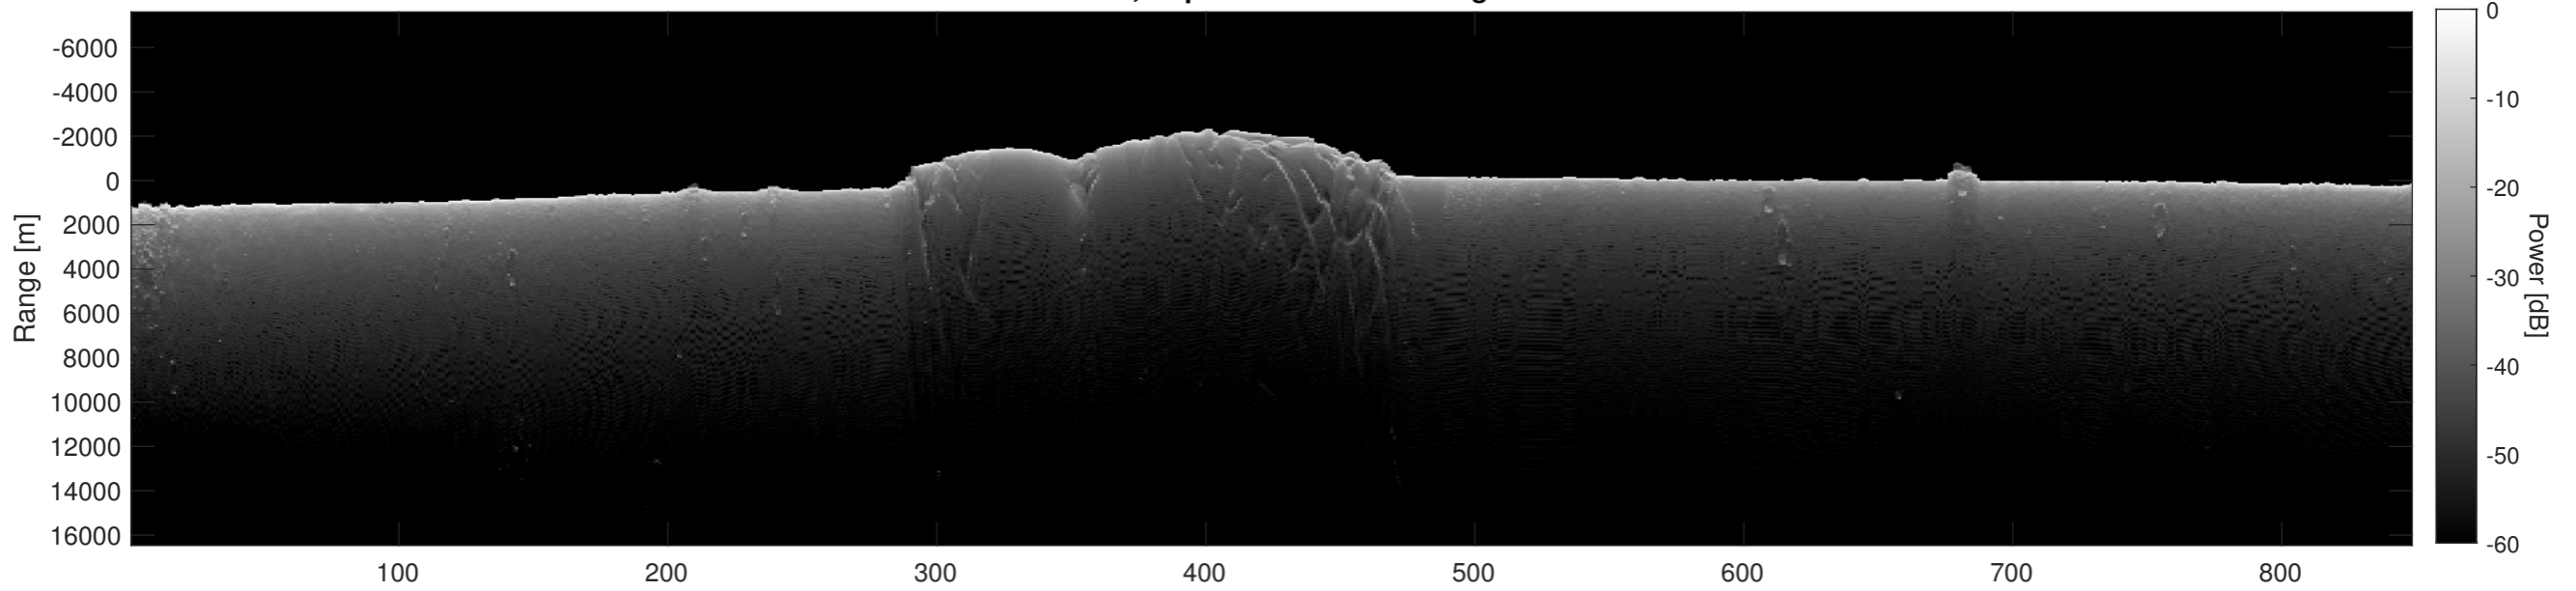

Orbit 9708, Optimized, No Window, Depth-Corrected, Channel 1

Orbit 9708, Optimized, No Window, Depth-Corrected, Channel 2

Orbit 9708, Depth-Corrected Cluttergram

Frame

Elevation [km]