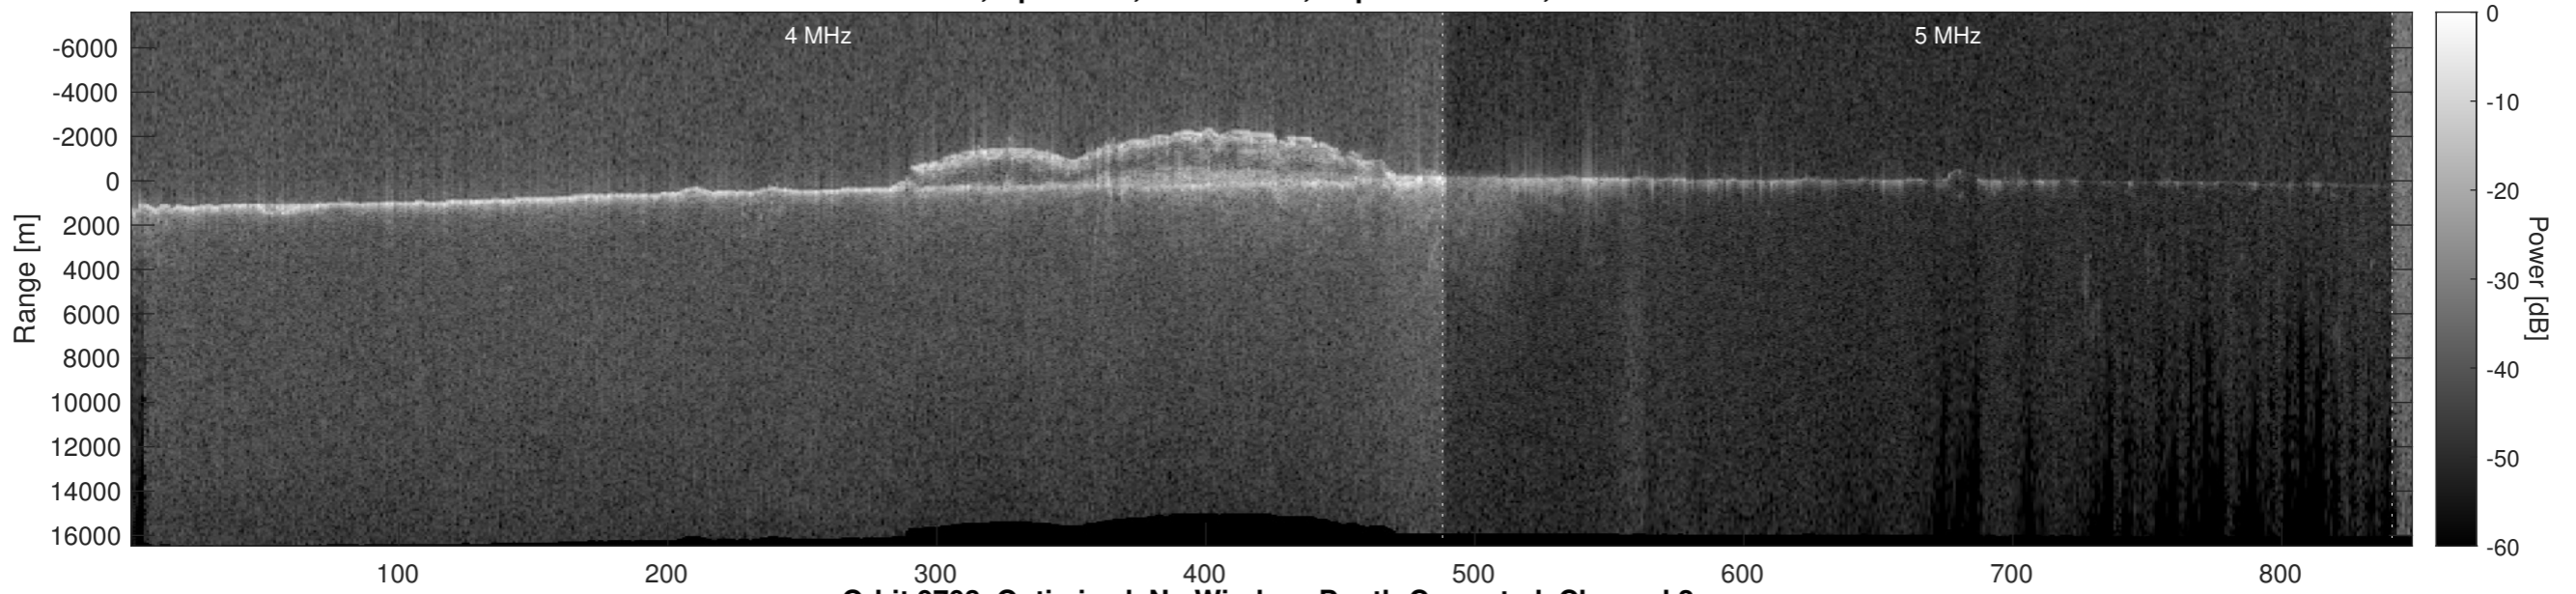

Orbit 9708, Optimized, No Window, Depth-Corrected, Channel 1

Orbit 9708, Optimized, No Window, Depth-Corrected, Channel 2

Orbit 9708, Depth-Corrected Cluttergram

Frame

Elevation [km]