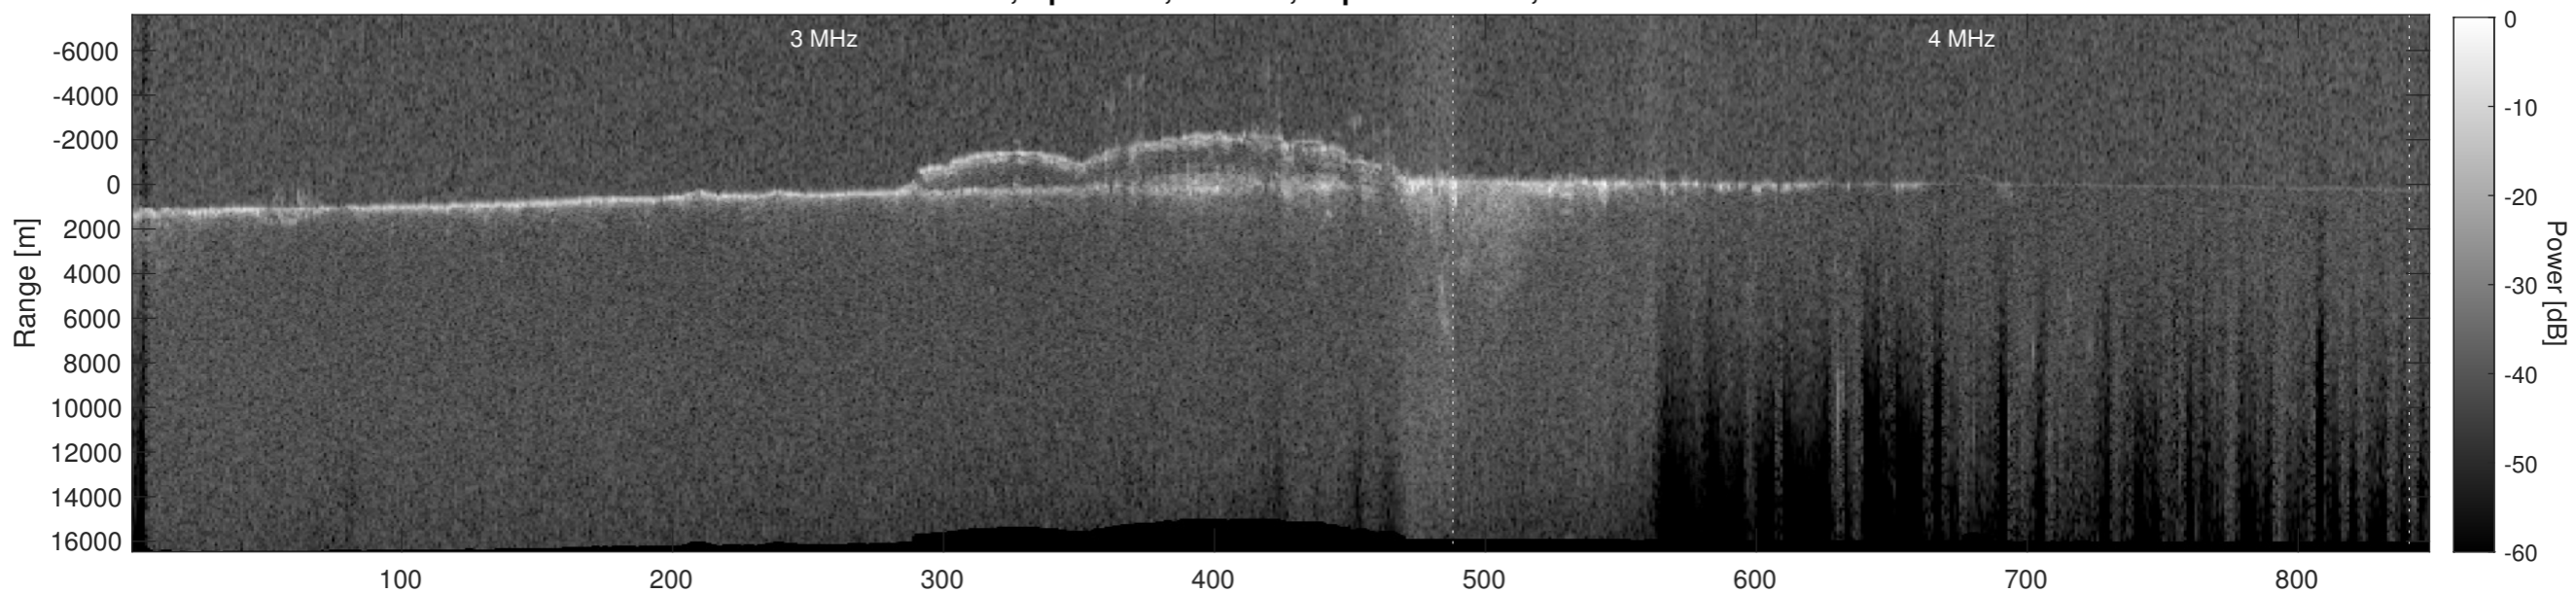

Orbit 9708, Optimized, Window, Depth-Corrected, Channel 1

Orbit 9708, Optimized, Window, Depth-Corrected, Channel 2

Orbit 9708, Depth-Corrected Cluttergram

Frame

Elevation [km]