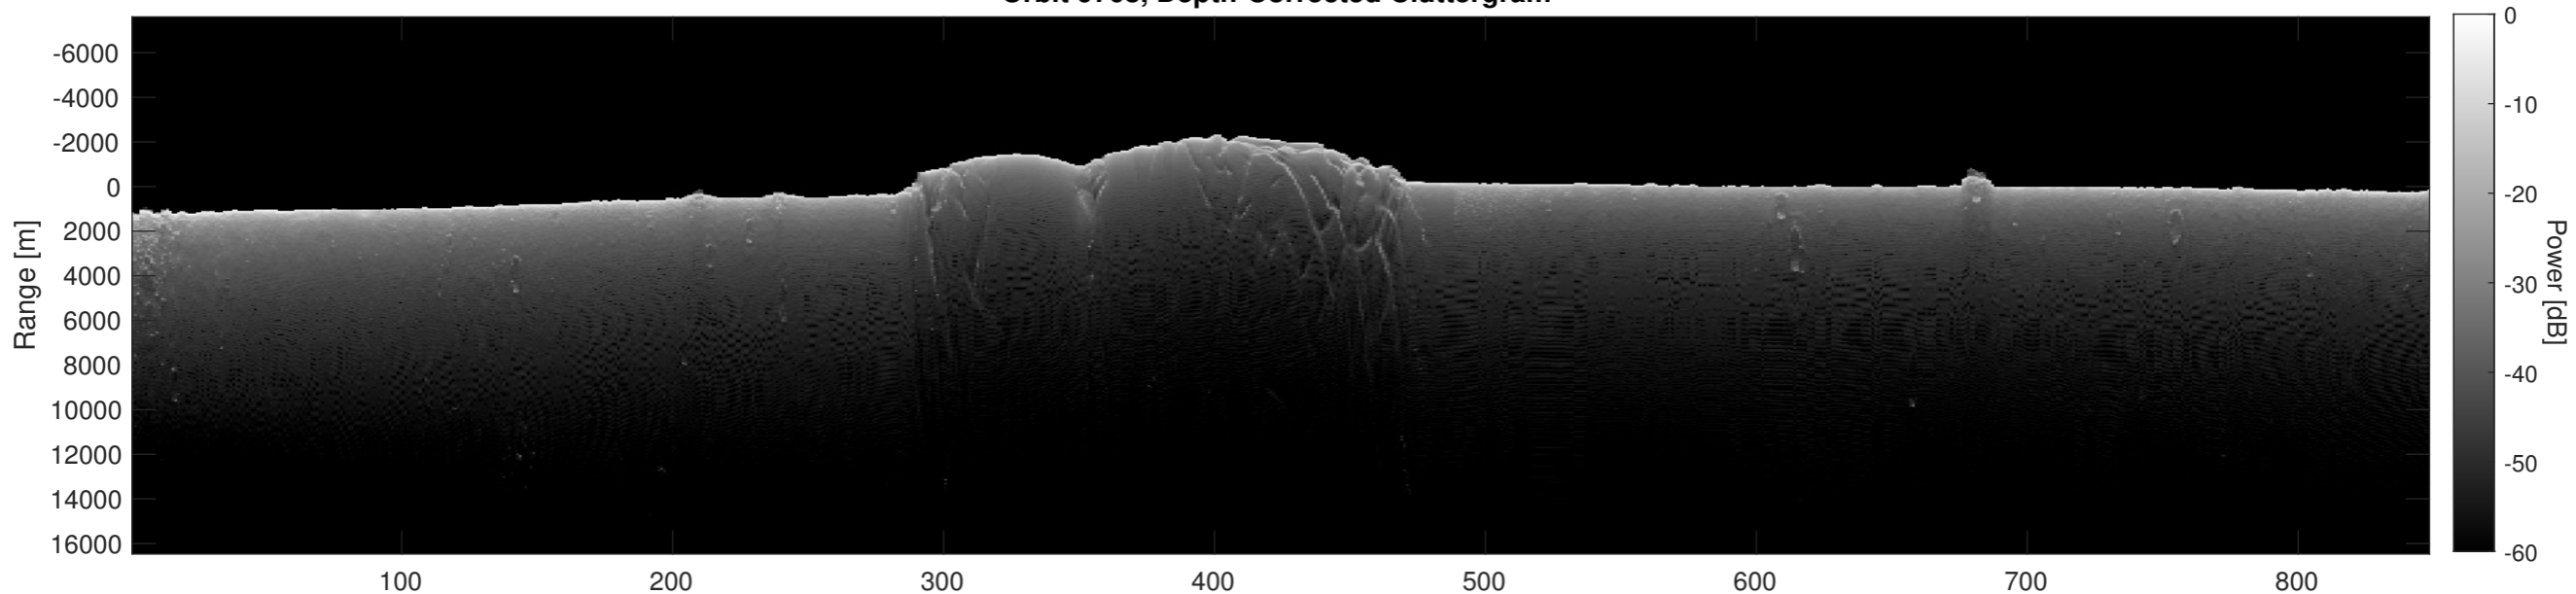

Orbit 9708, Optimized, Window, Depth-Corrected, Channel 1

Orbit 9708, Optimized, Window, Depth-Corrected, Channel 2

Orbit 9708, Depth-Corrected Cluttergram

Frame

Elevation [km]