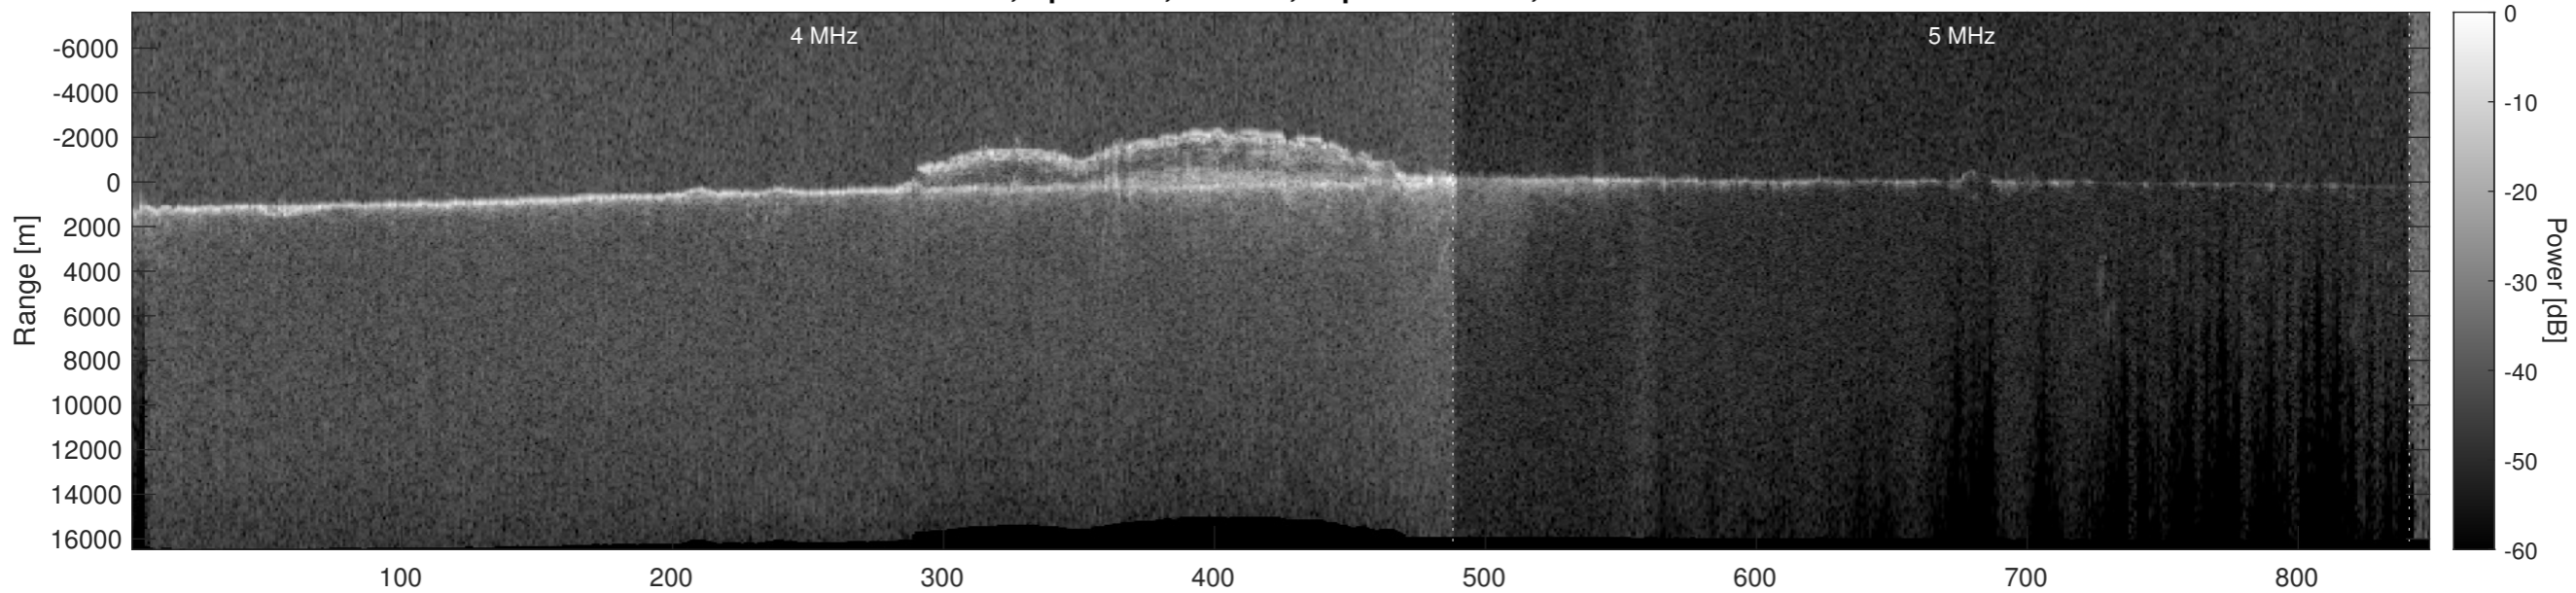

Orbit 9708, Optimized, Window, Depth-Corrected, Channel 1

Orbit 9708, Optimized, Window, Depth-Corrected, Channel 2

Orbit 9708, Depth-Corrected Cluttergram

Frame

Elevation [km]