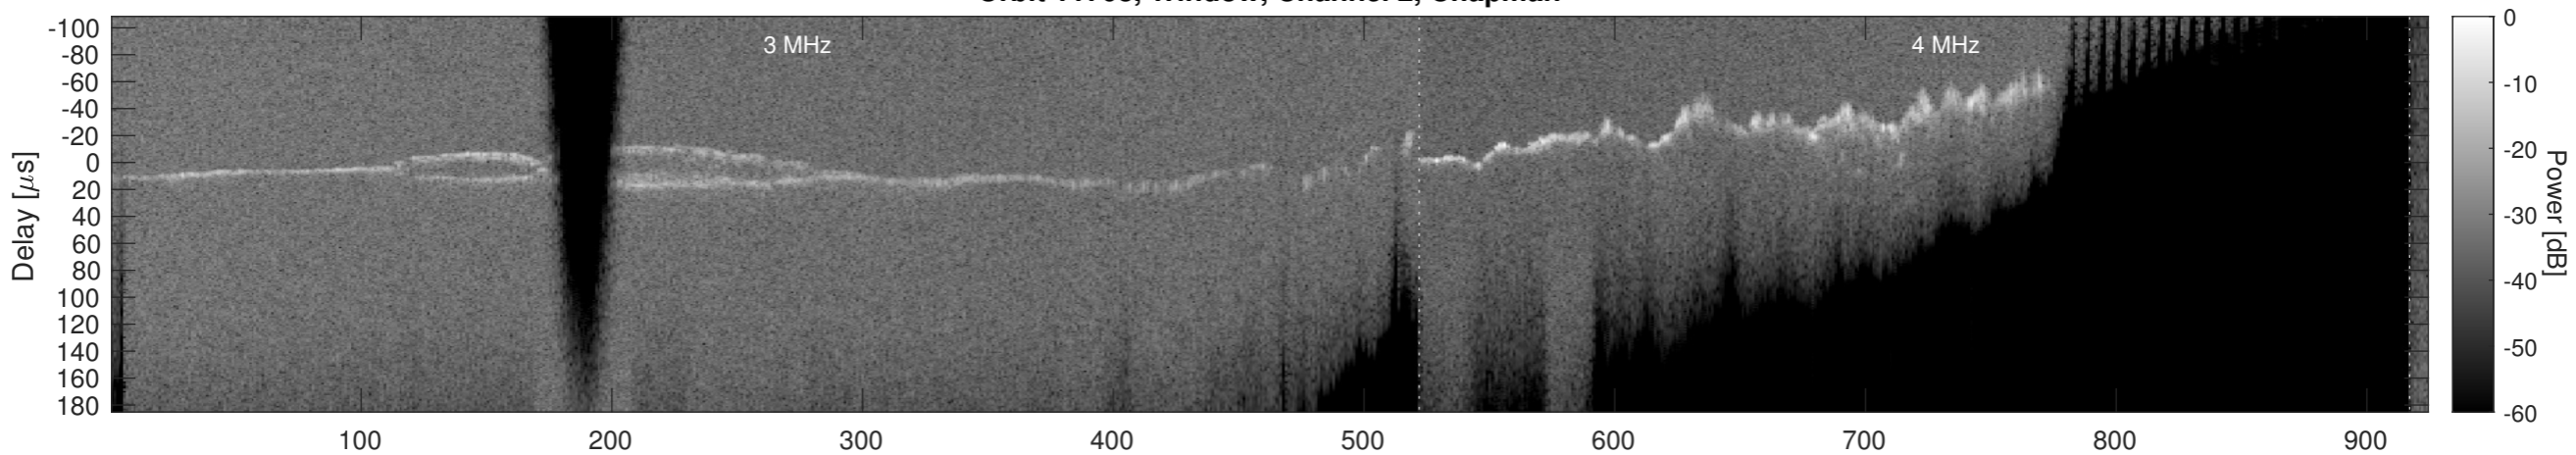

Orbit 11708, Window, Channel 2, Uncorrected

Orbit 11708, Window, Channel 2, Chapman

Orbit 11708, Window, Channel 2, Optimized

Orbit 11708, Cluttergram

Elevation [km]