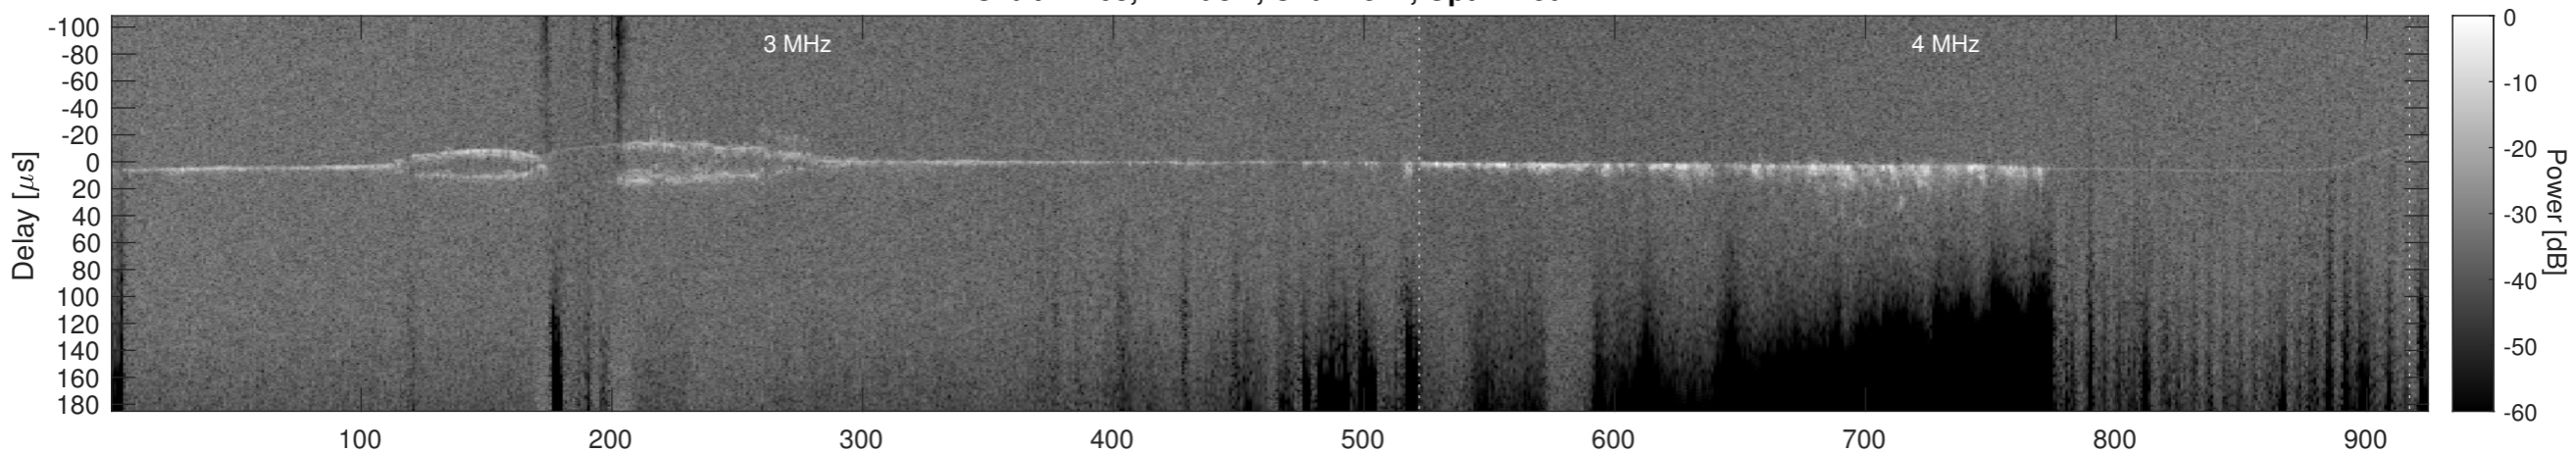

Orbit 11708, Window, Channel 2, Uncorrected

Orbit 11708, Window, Channel 2, Chapman

Orbit 11708, Window, Channel 2, Optimized

Orbit 11708, Cluttergram

Elevation [km]