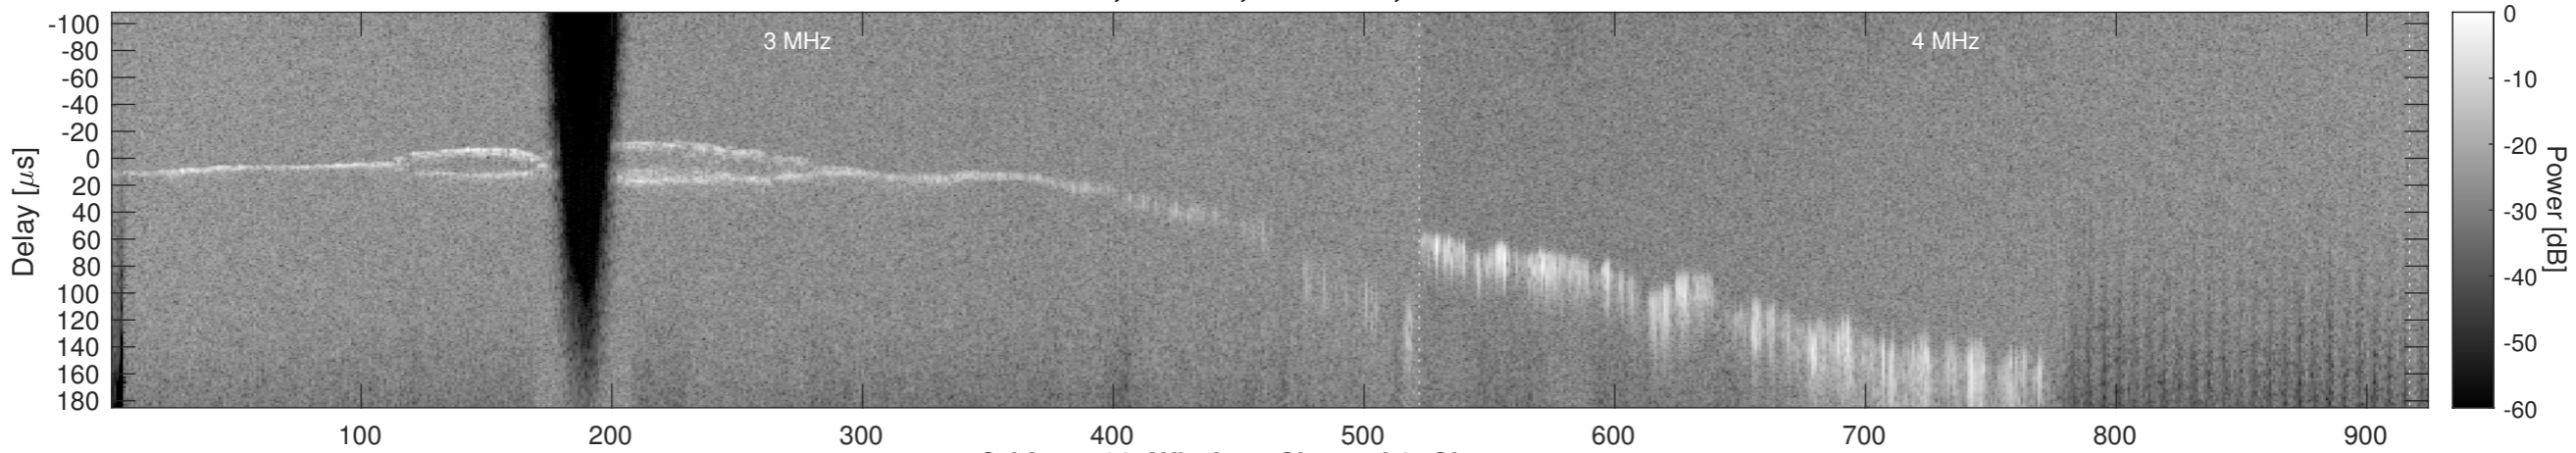

Orbit 11708, Window, Channel 2, Uncorrected

Orbit 11708, Window, Channel 2, Chapman

Orbit 11708, Window, Channel 2, Optimized

Orbit 11708, Cluttergram

Elevation [km]