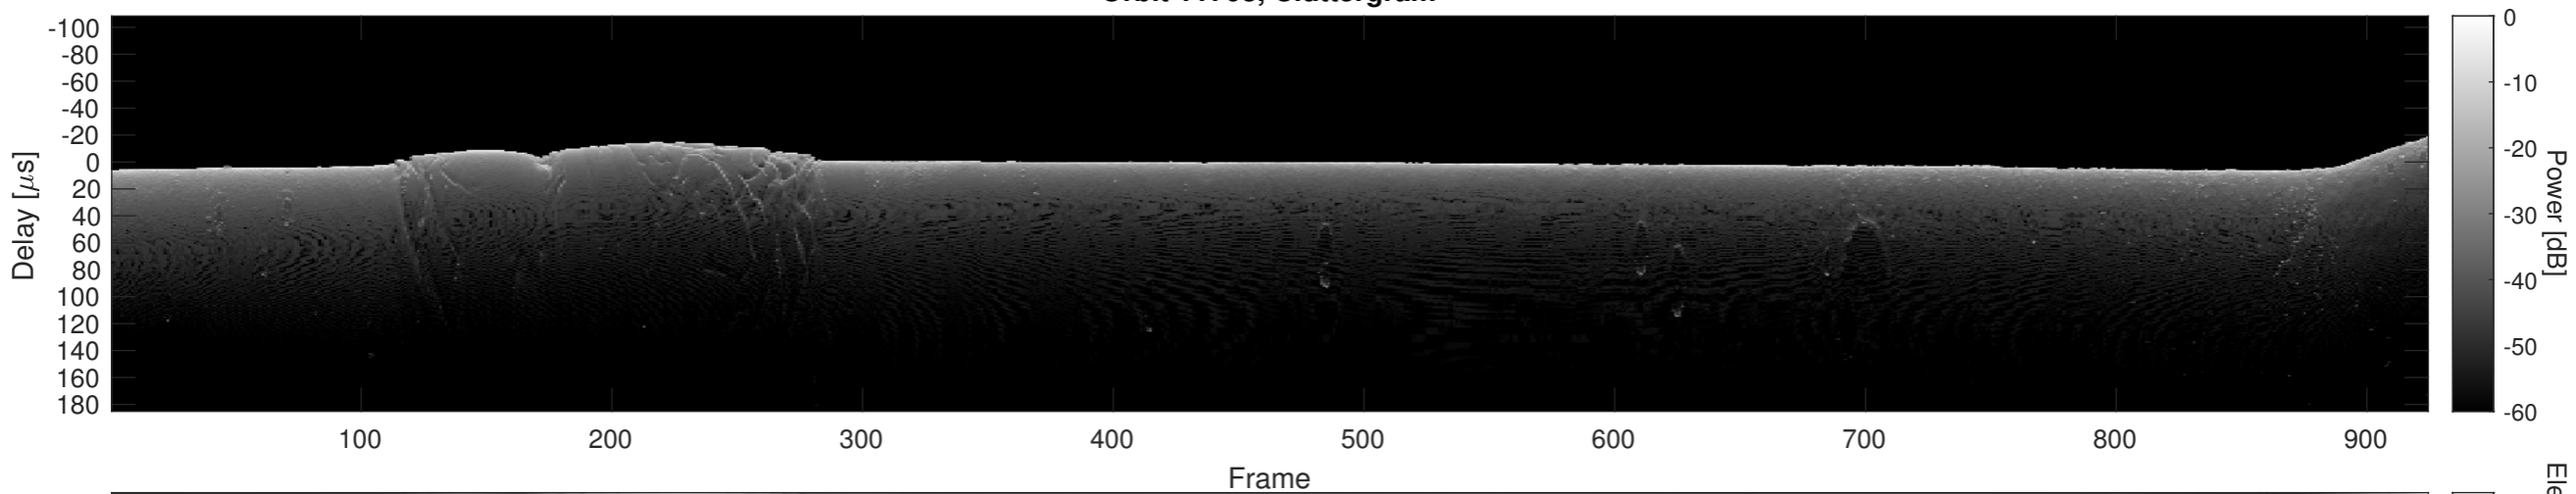

Orbit 11708, Window, Channel 2, Uncorrected

Orbit 11708, Window, Channel 2, Chapman

Orbit 11708, Window, Channel 2, Optimized

Orbit 11708, Cluttergram

Elevation [km]