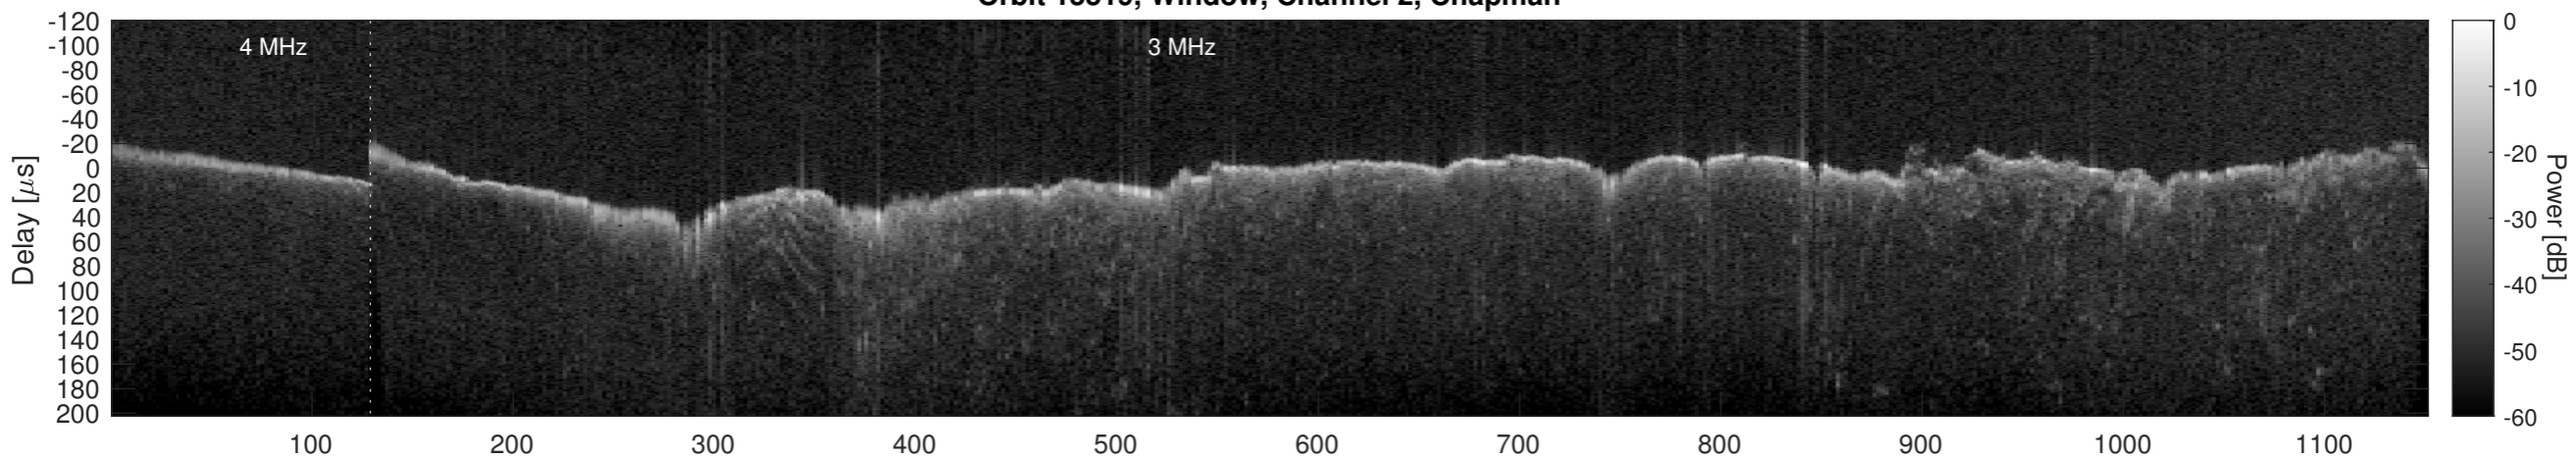

Orbit 15519, Window, Channel 2, Uncorrected

Orbit 15519, Window, Channel 2, Chapman

Orbit 15519, Window, Channel 2, Optimized

Orbit 15519, Cluttergram

Frame

Elevation [km]