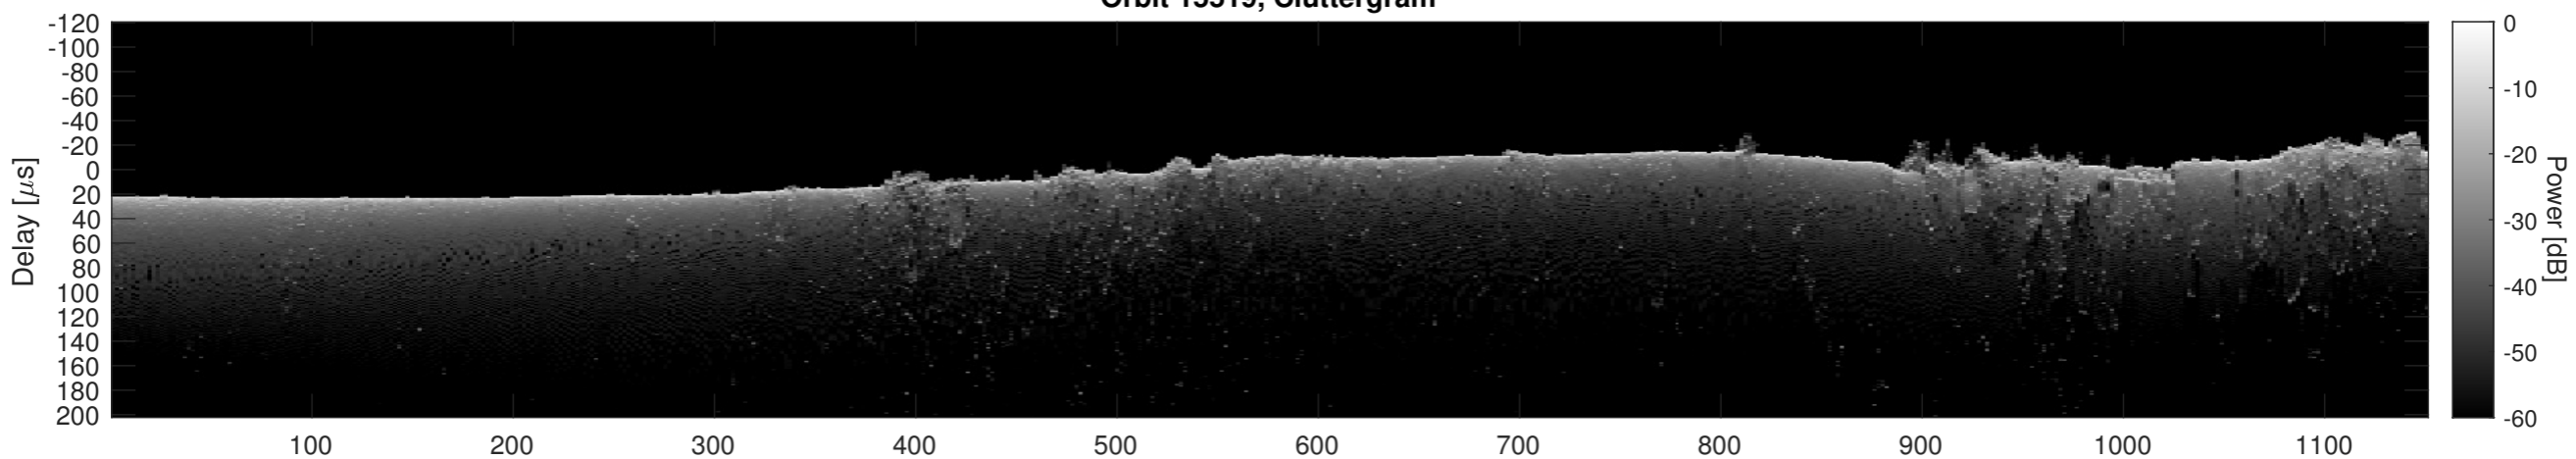

Orbit 15519, Window, Channel 2, Uncorrected

Orbit 15519, Window, Channel 2, Chapman

Orbit 15519, Window, Channel 2, Optimized

Orbit 15519, Cluttergram

Frame

Elevation [km]