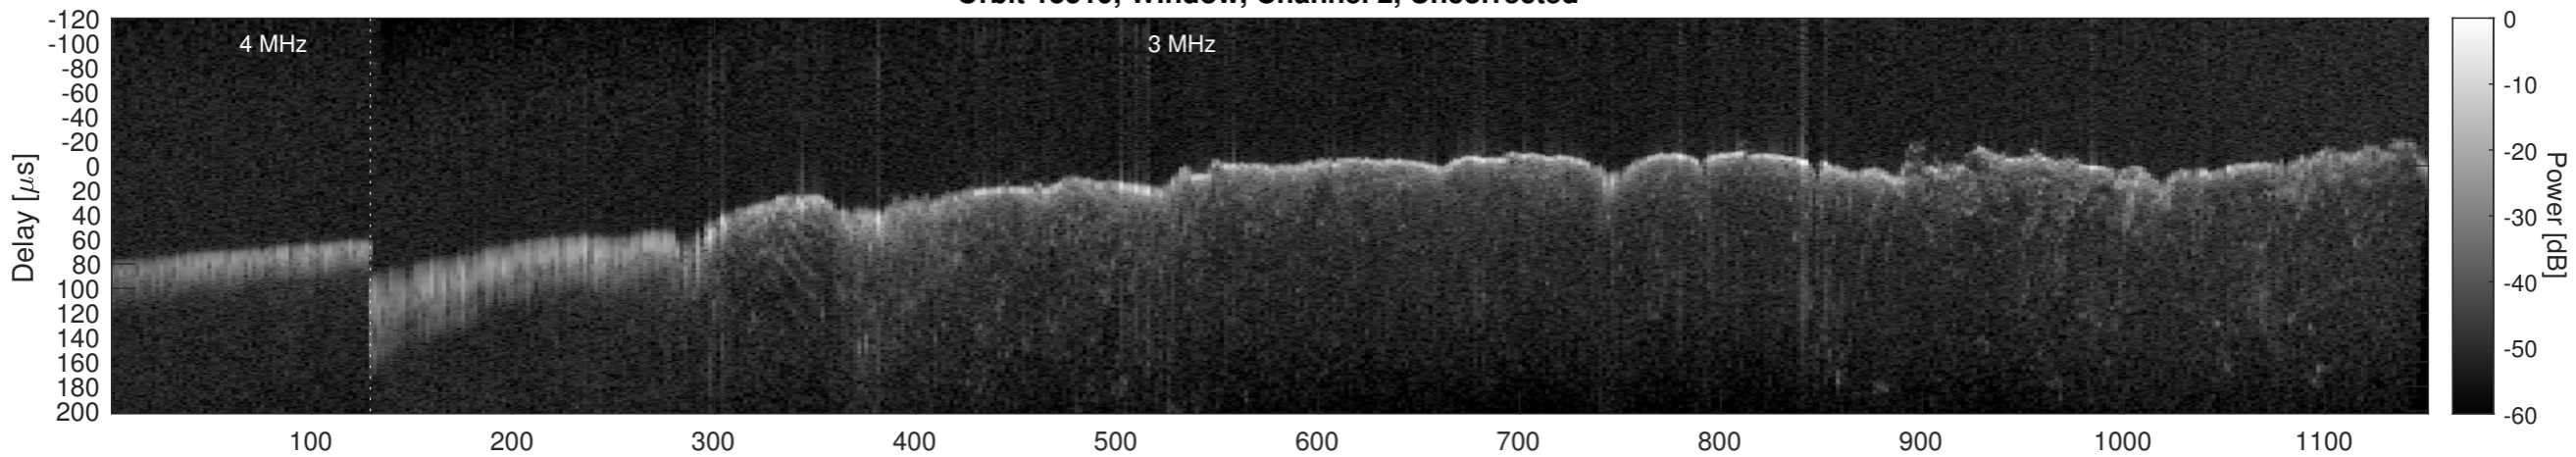

Orbit 15519, Window, Channel 2, Uncorrected

Orbit 15519, Window, Channel 2, Chapman

Orbit 15519, Window, Channel 2, Optimized

Orbit 15519, Cluttergram

Frame

Elevation [km]