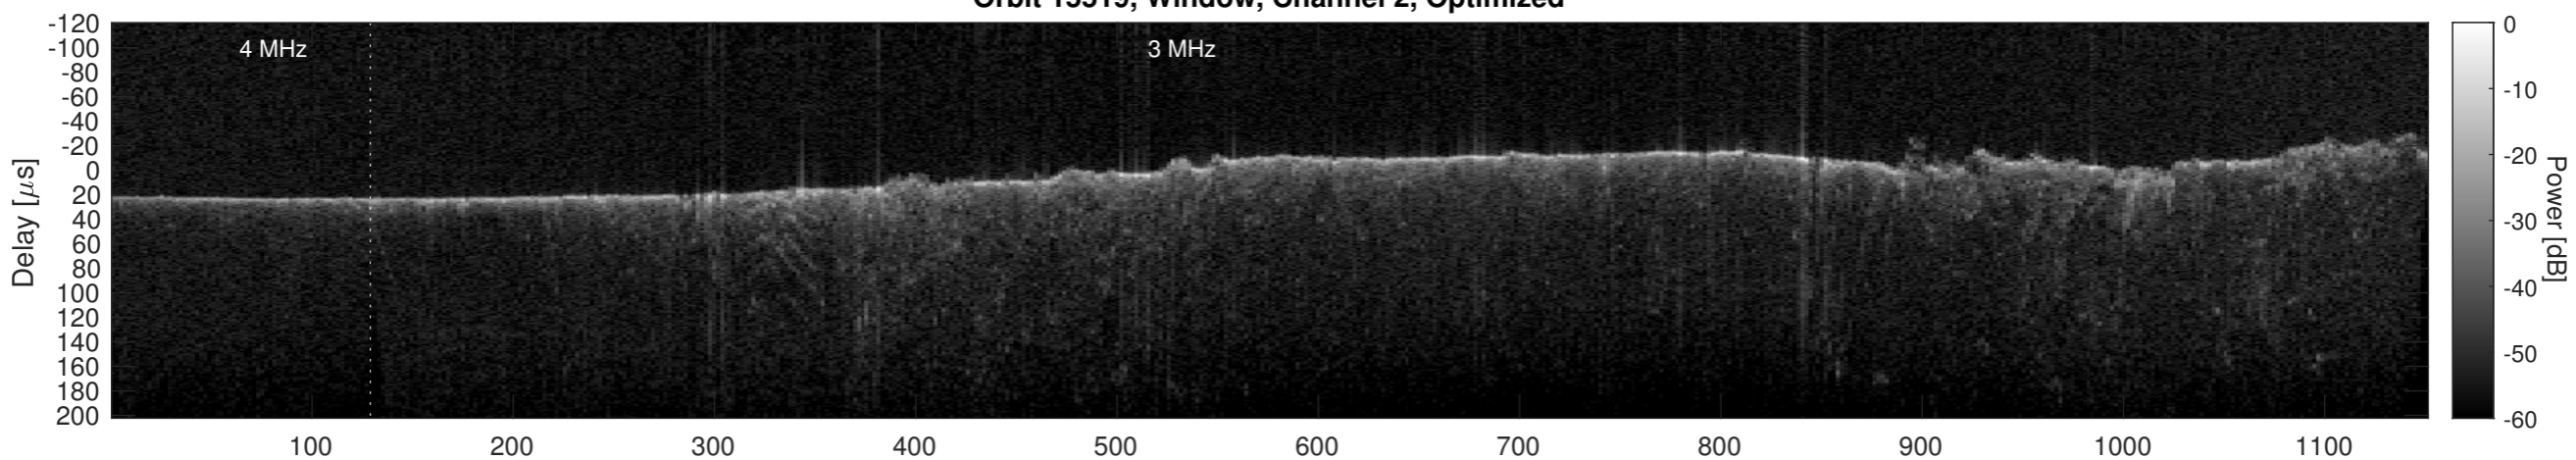

Orbit 15519, Window, Channel 2, Uncorrected

Orbit 15519, Window, Channel 2, Chapman

Orbit 15519, Window, Channel 2, Optimized

Orbit 15519, Cluttergram

Frame

Elevation [km]