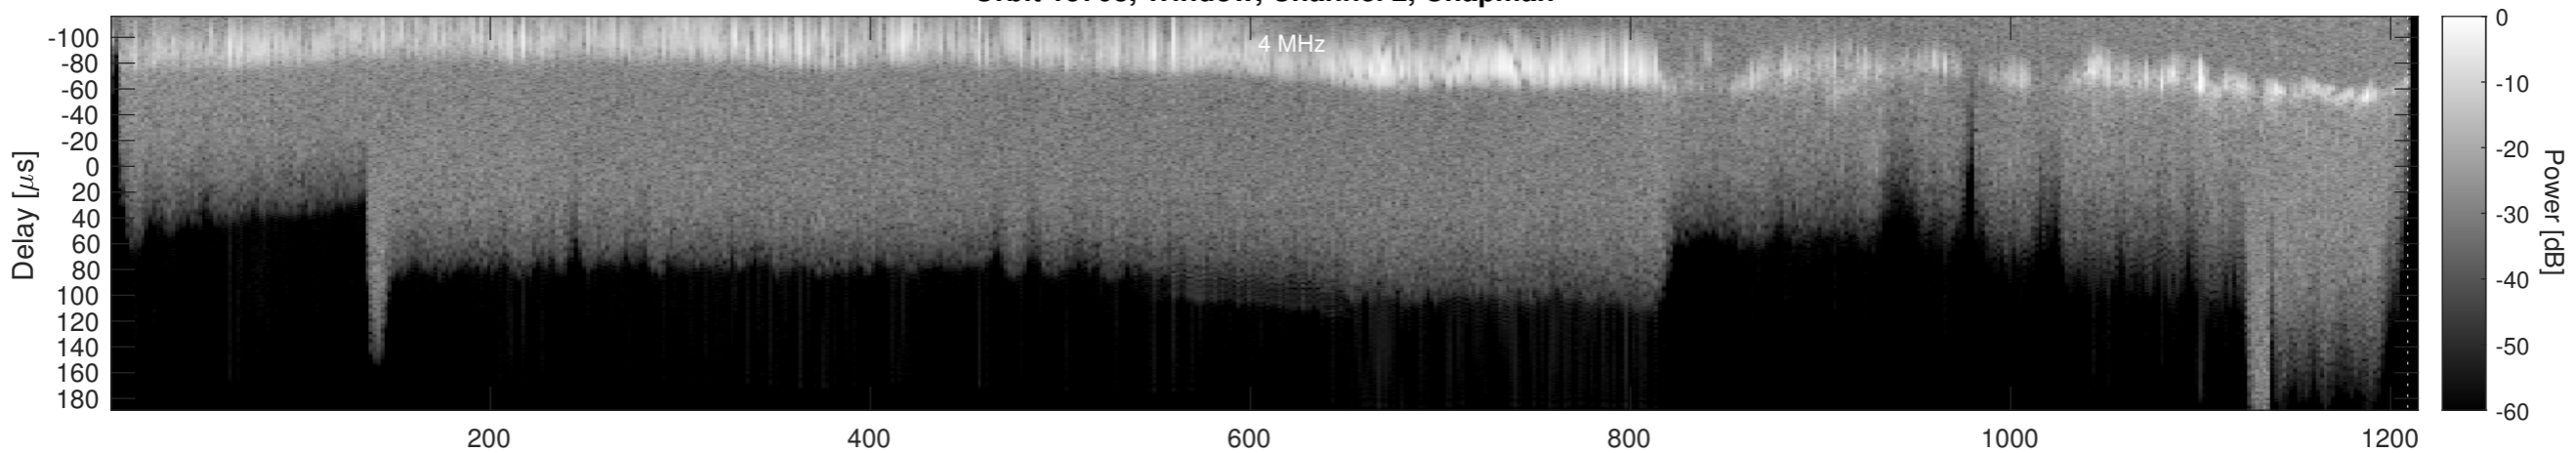

Orbit 15708, Window, Channel 2, Uncorrected

Orbit 15708, Window, Channel 2, Chapman

Orbit 15708, Window, Channel 2, Optimized

Orbit 15708, Cluttergram

Elevation [km]