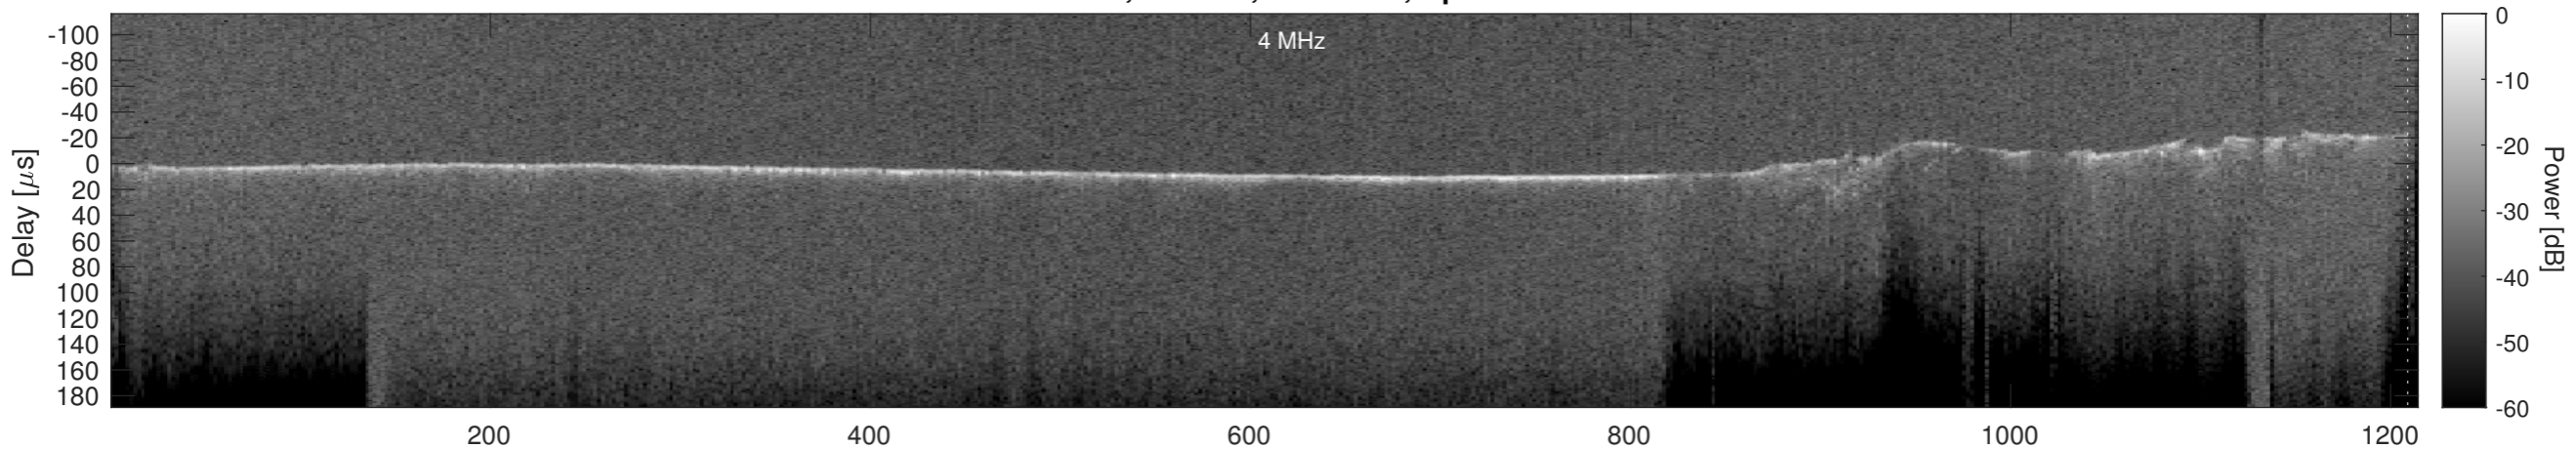

Orbit 15708, Window, Channel 2, Uncorrected

Orbit 15708, Window, Channel 2, Chapman

Orbit 15708, Window, Channel 2, Optimized

Orbit 15708, Cluttergram

Elevation [km]