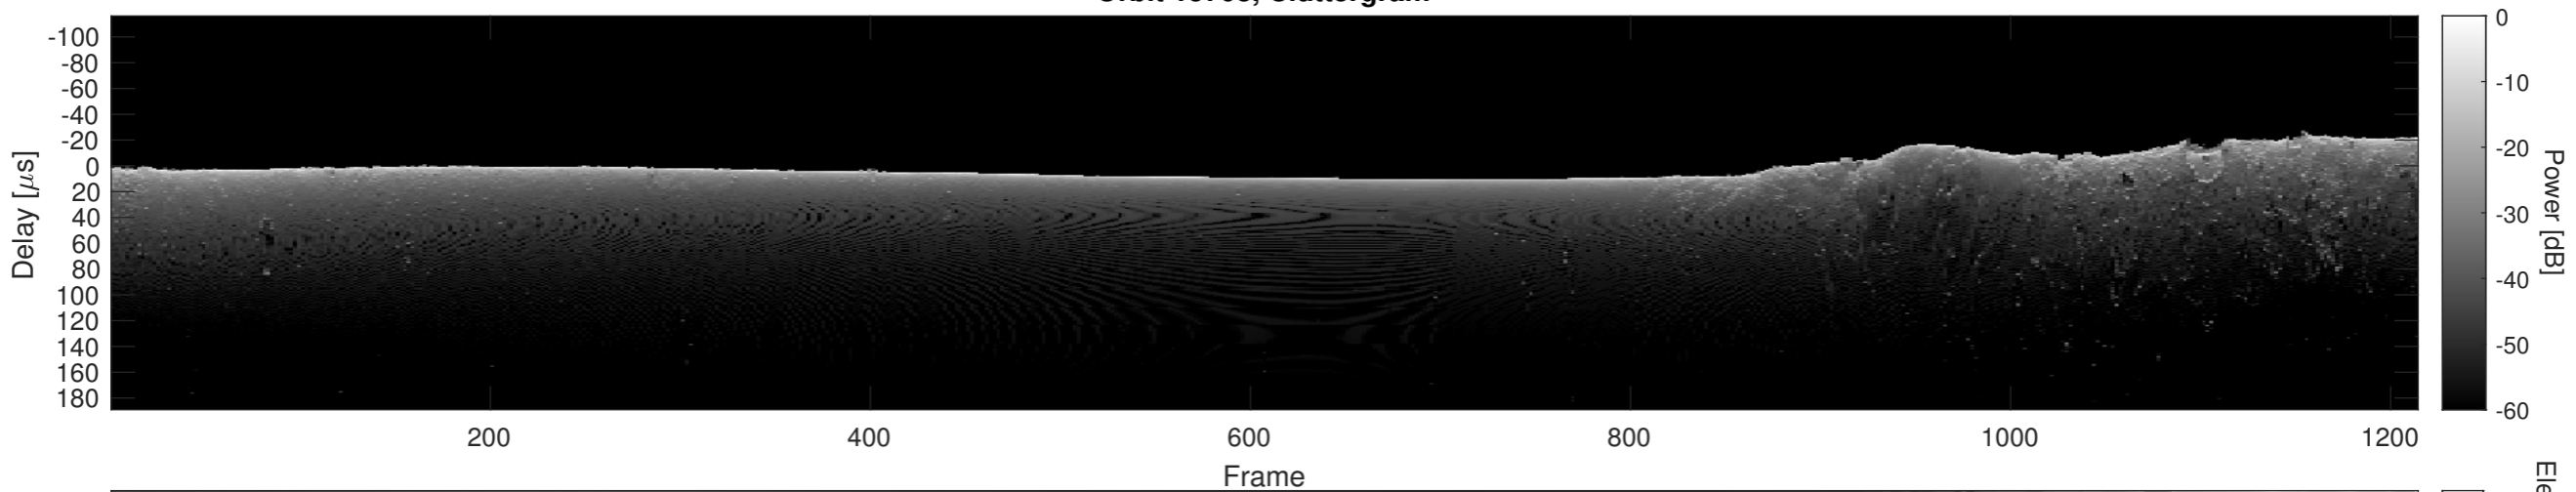

Orbit 15708, Window, Channel 2, Uncorrected

Orbit 15708, Window, Channel 2, Chapman

Orbit 15708, Window, Channel 2, Optimized

Orbit 15708, Cluttergram

Elevation [km]