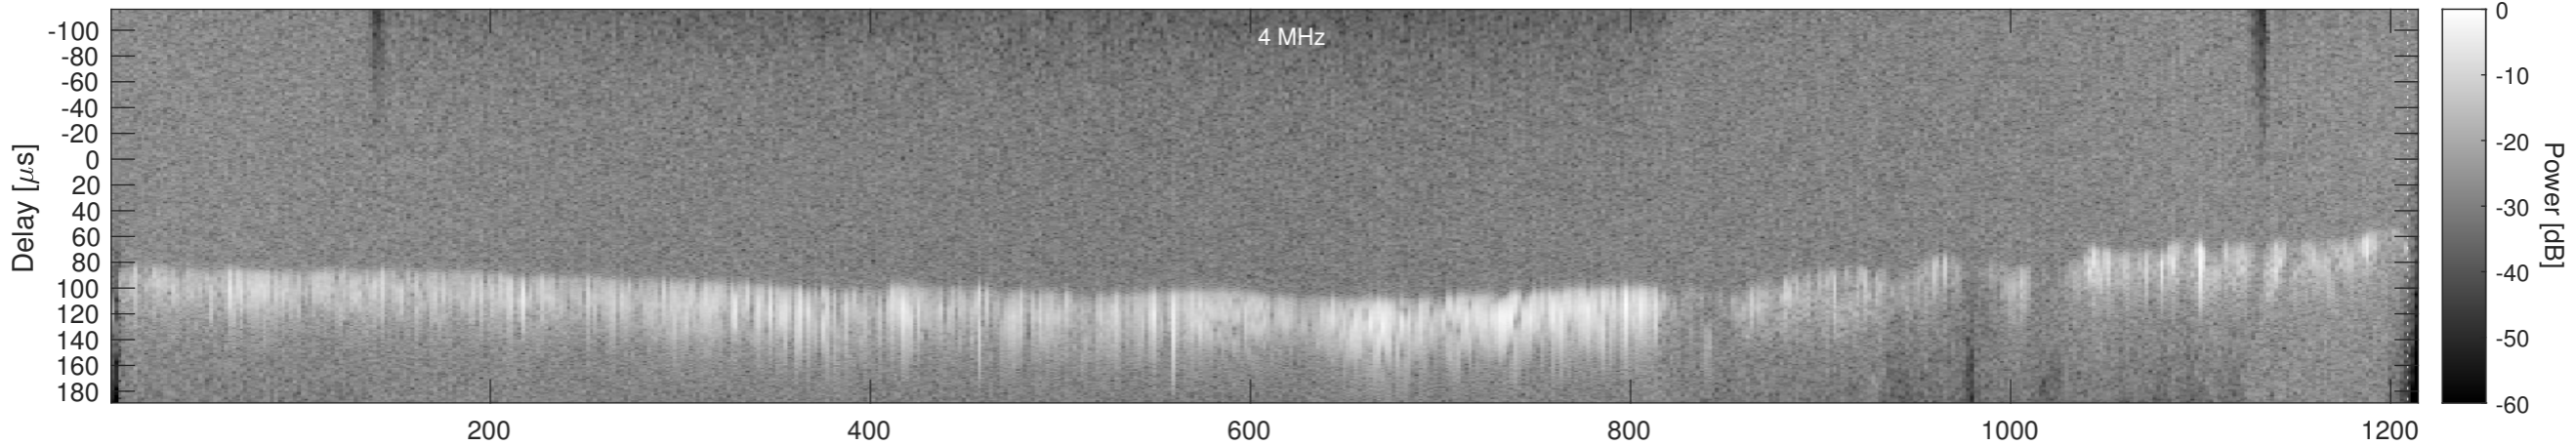

Orbit 15708, Window, Channel 2, Uncorrected

Orbit 15708, Window, Channel 2, Chapman

Orbit 15708, Window, Channel 2, Optimized

Orbit 15708, Cluttergram

Elevation [km]