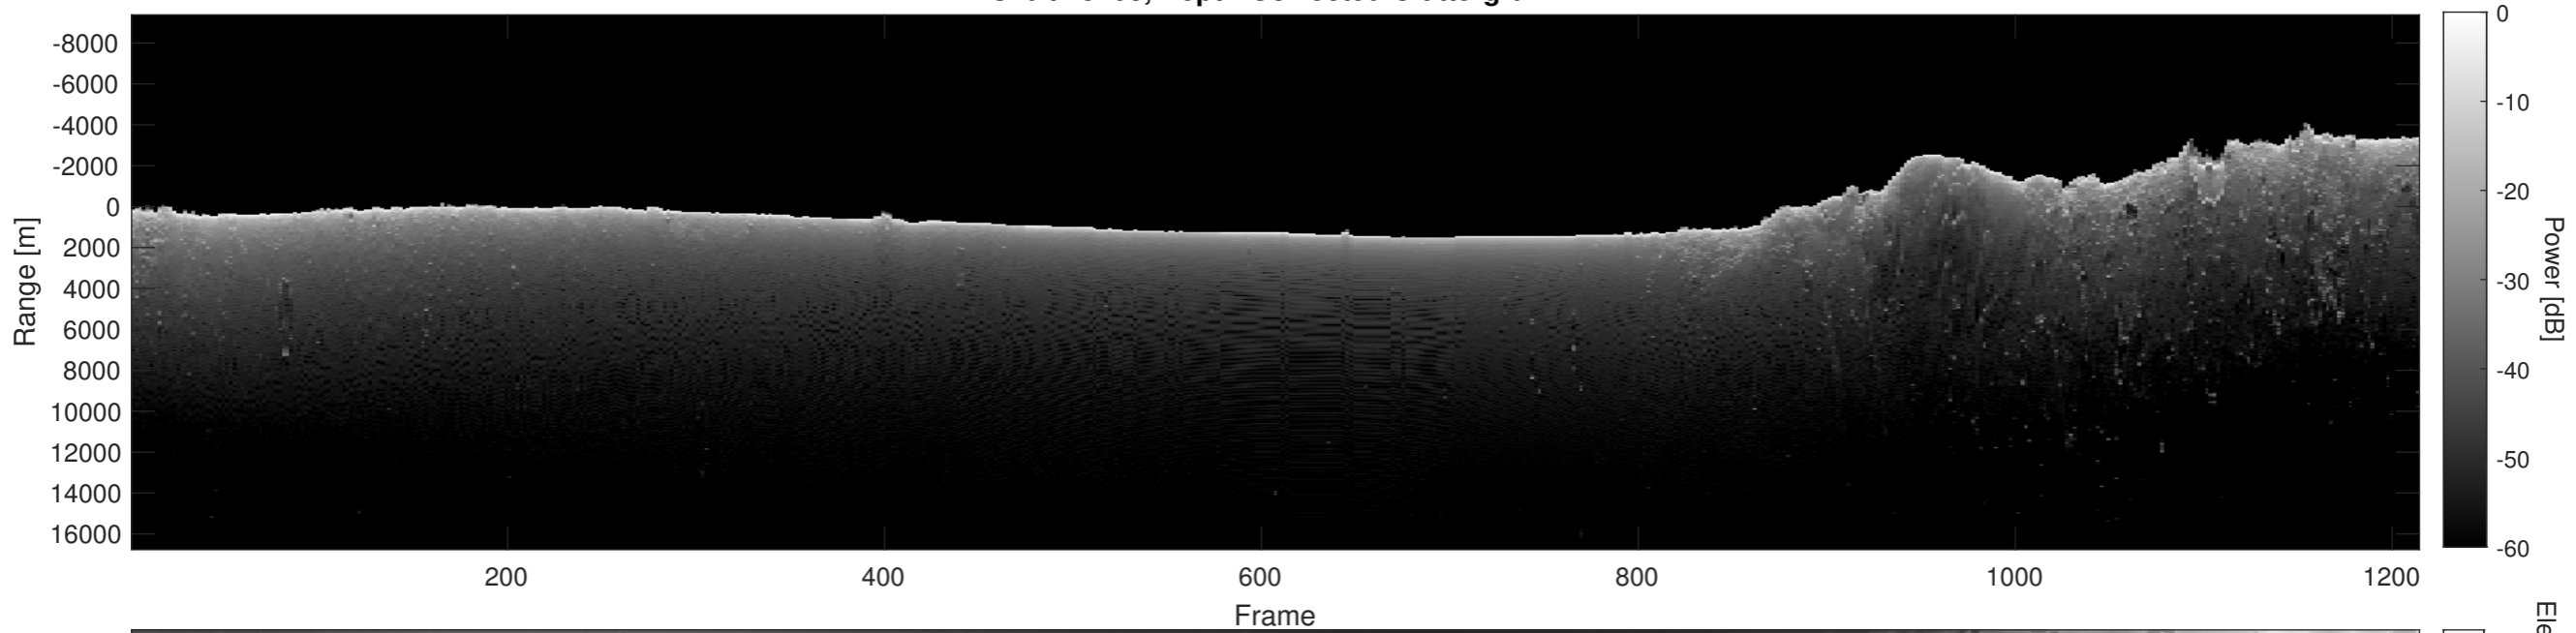

Orbit 15708, Optimized, No Window, Depth-Corrected, Channel 1

Orbit 15708, Optimized, No Window, Depth-Corrected, Channel 2

Orbit 15708, Depth-Corrected Cluttergram

Elevation [km]