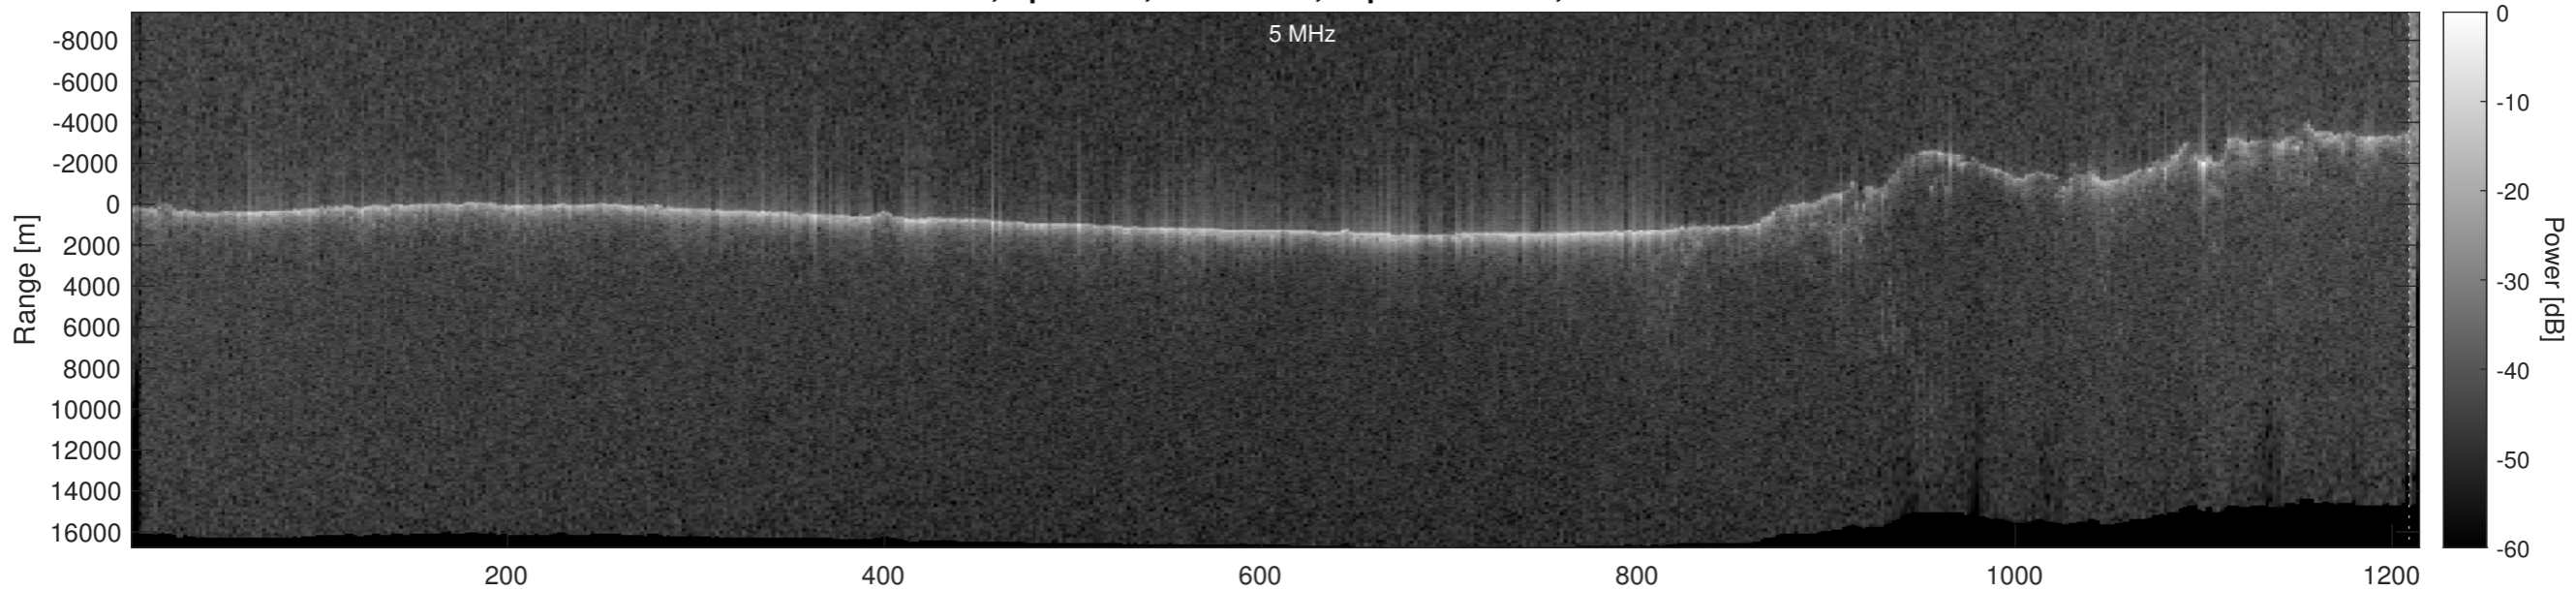

Orbit 15708, Optimized, No Window, Depth-Corrected, Channel 1

Orbit 15708, Optimized, No Window, Depth-Corrected, Channel 2

Orbit 15708, Depth-Corrected Cluttergram

Elevation [km]