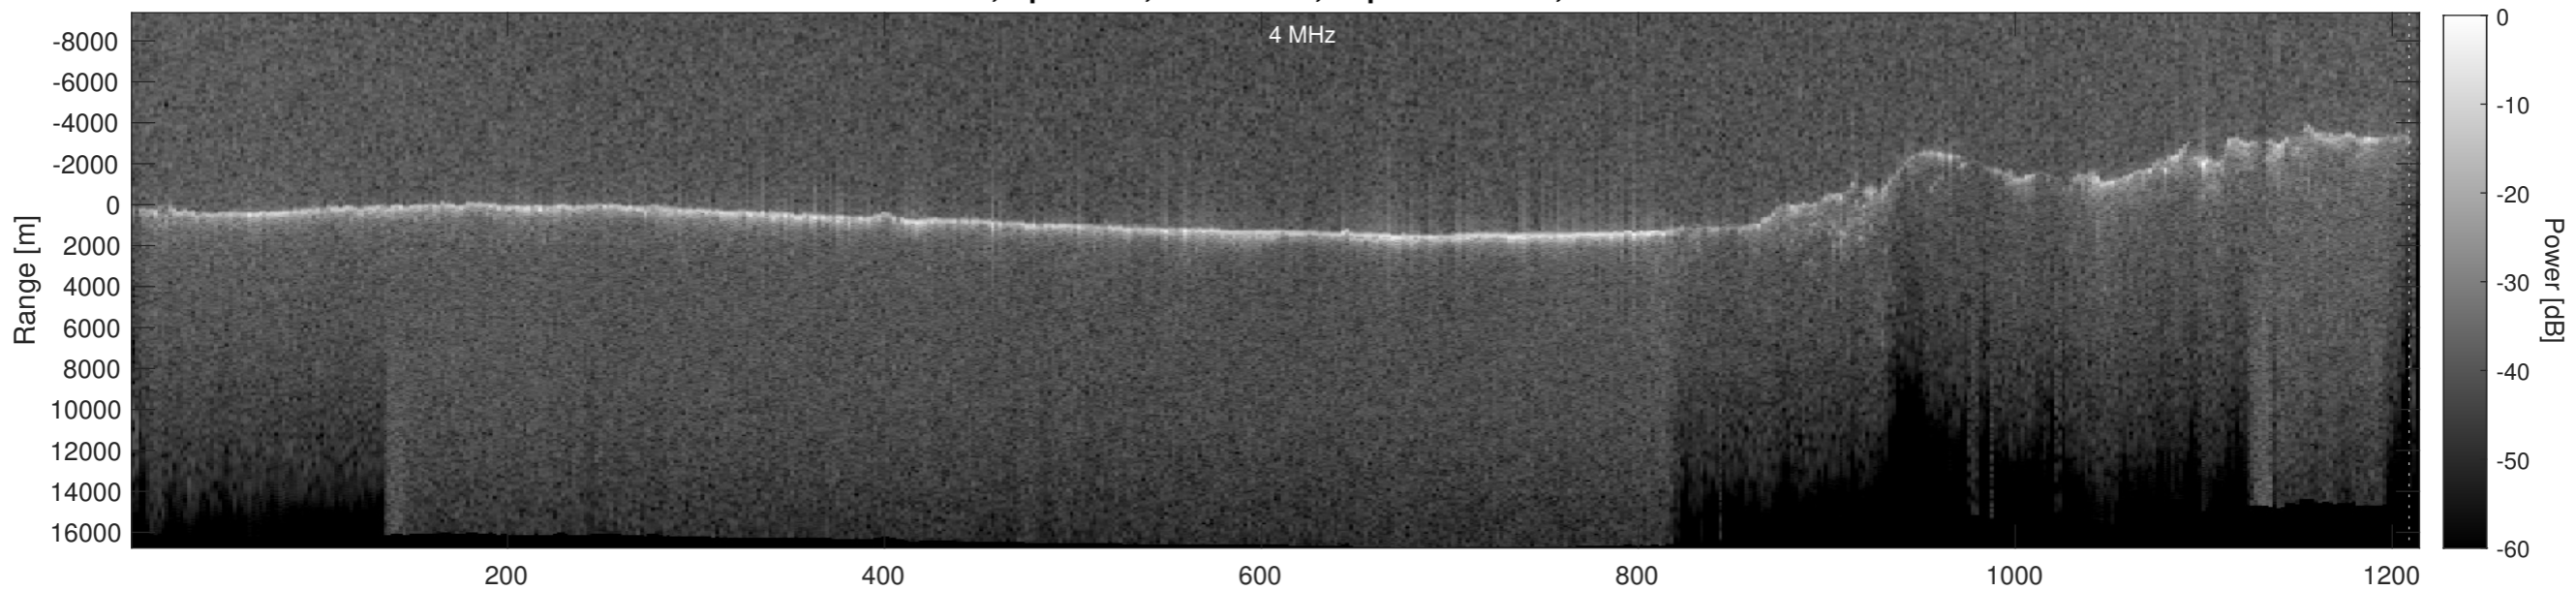

Orbit 15708, Optimized, No Window, Depth-Corrected, Channel 1

Orbit 15708, Optimized, No Window, Depth-Corrected, Channel 2

Orbit 15708, Depth-Corrected Cluttergram

Elevation [km]