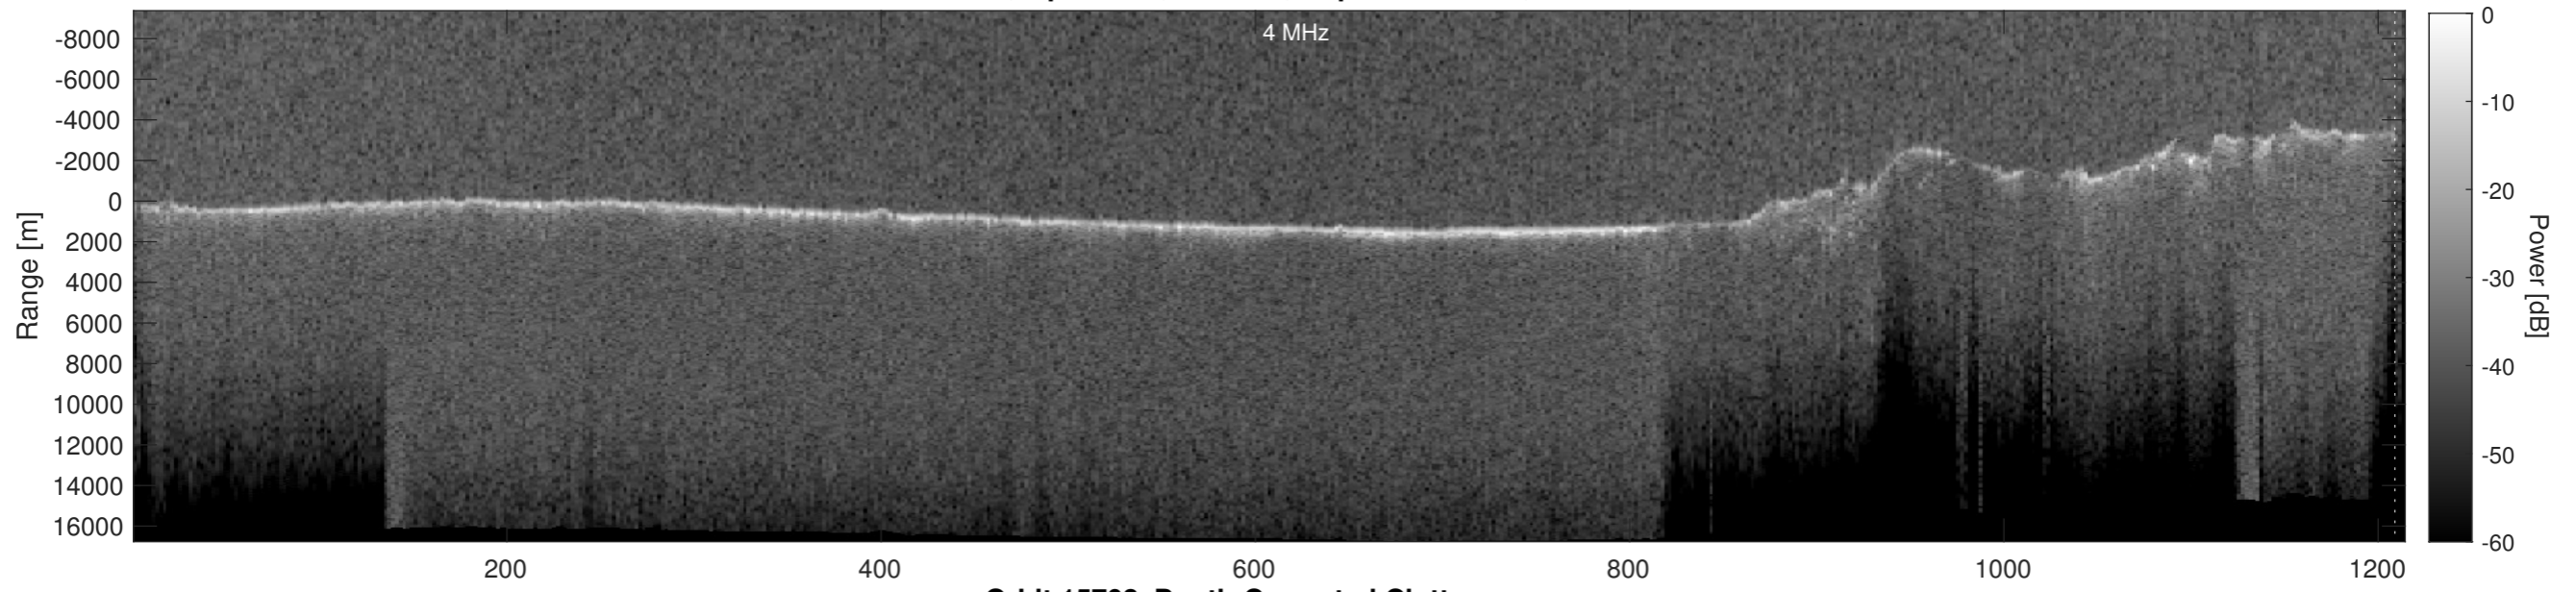

Orbit 15708, Optimized, Window, Depth-Corrected, Channel 1

Orbit 15708, Optimized, Window, Depth-Corrected, Channel 2

Orbit 15708, Depth-Corrected Cluttergram

Elevation [km]