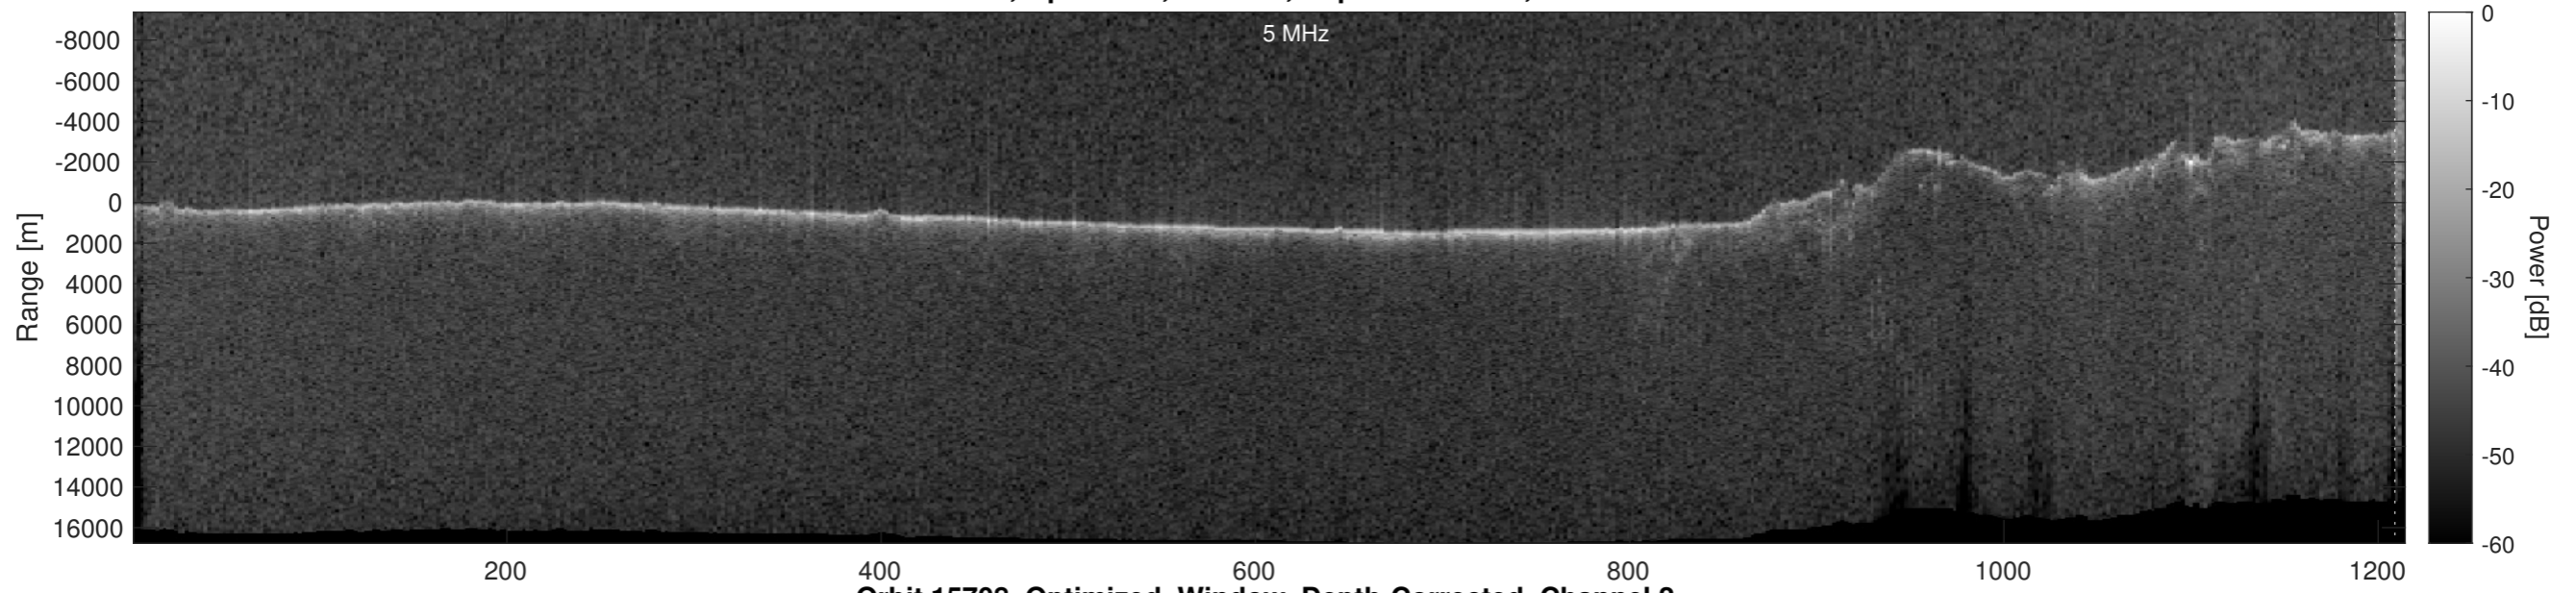

Orbit 15708, Optimized, Window, Depth-Corrected, Channel 1

Orbit 15708, Optimized, Window, Depth-Corrected, Channel 2

Orbit 15708, Depth-Corrected Cluttergram

Elevation [km]