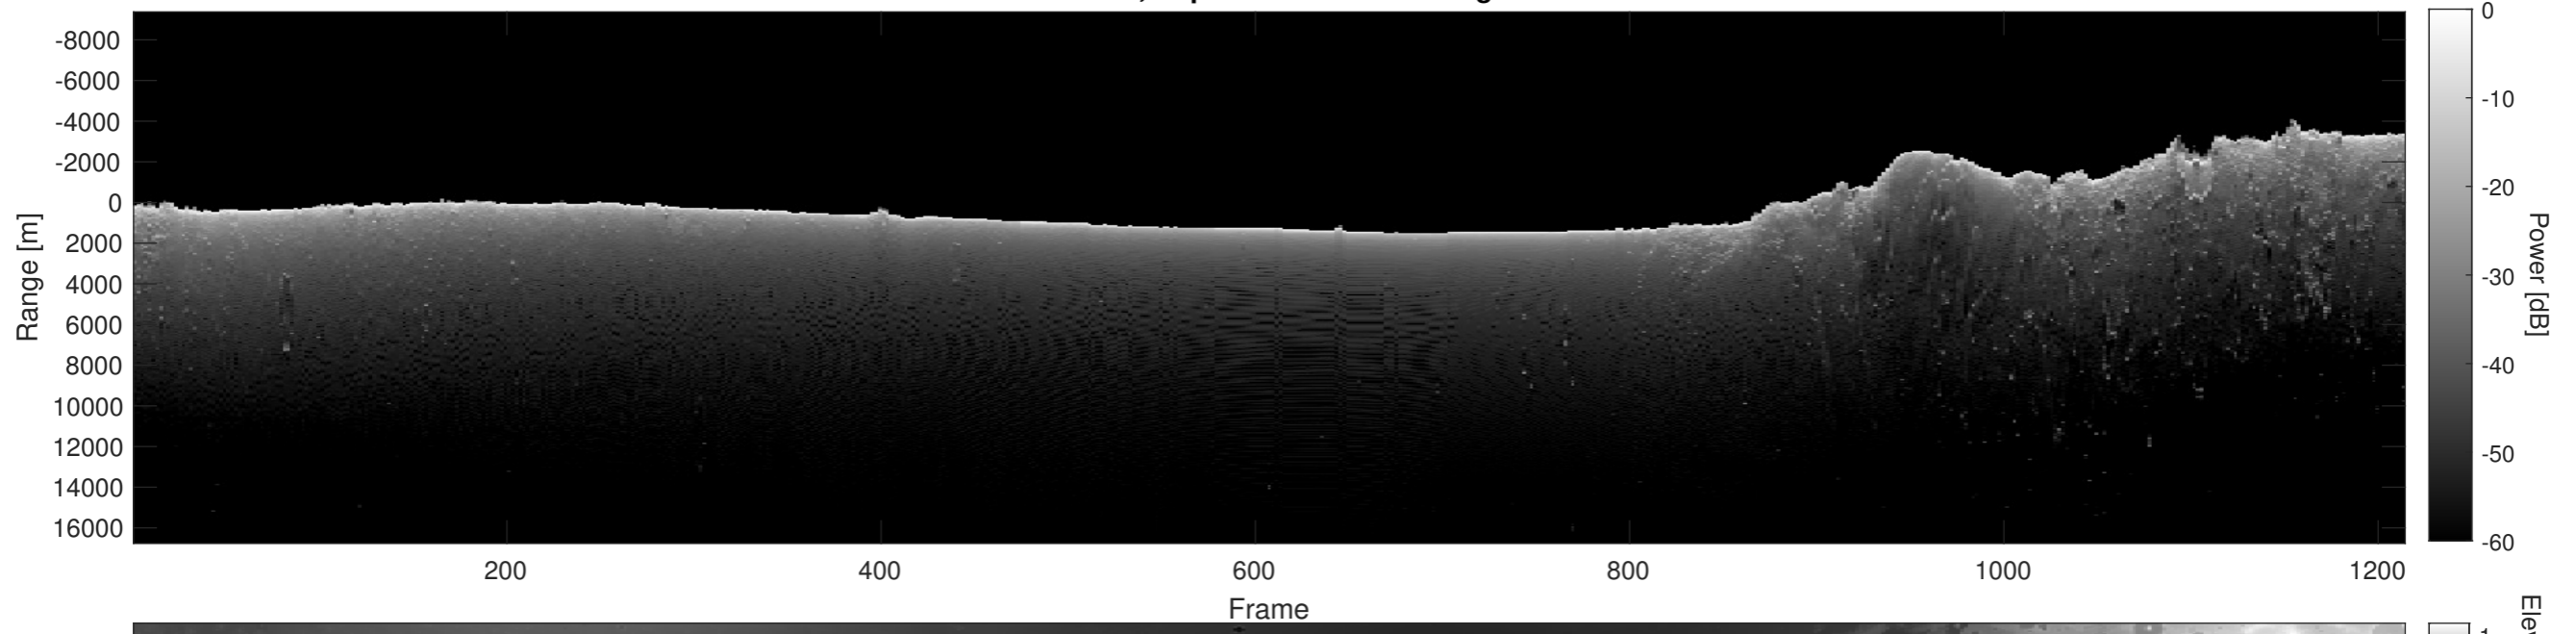

Orbit 15708, Optimized, Window, Depth-Corrected, Channel 1

Orbit 15708, Optimized, Window, Depth-Corrected, Channel 2

Orbit 15708, Depth-Corrected Cluttergram

Elevation [km]