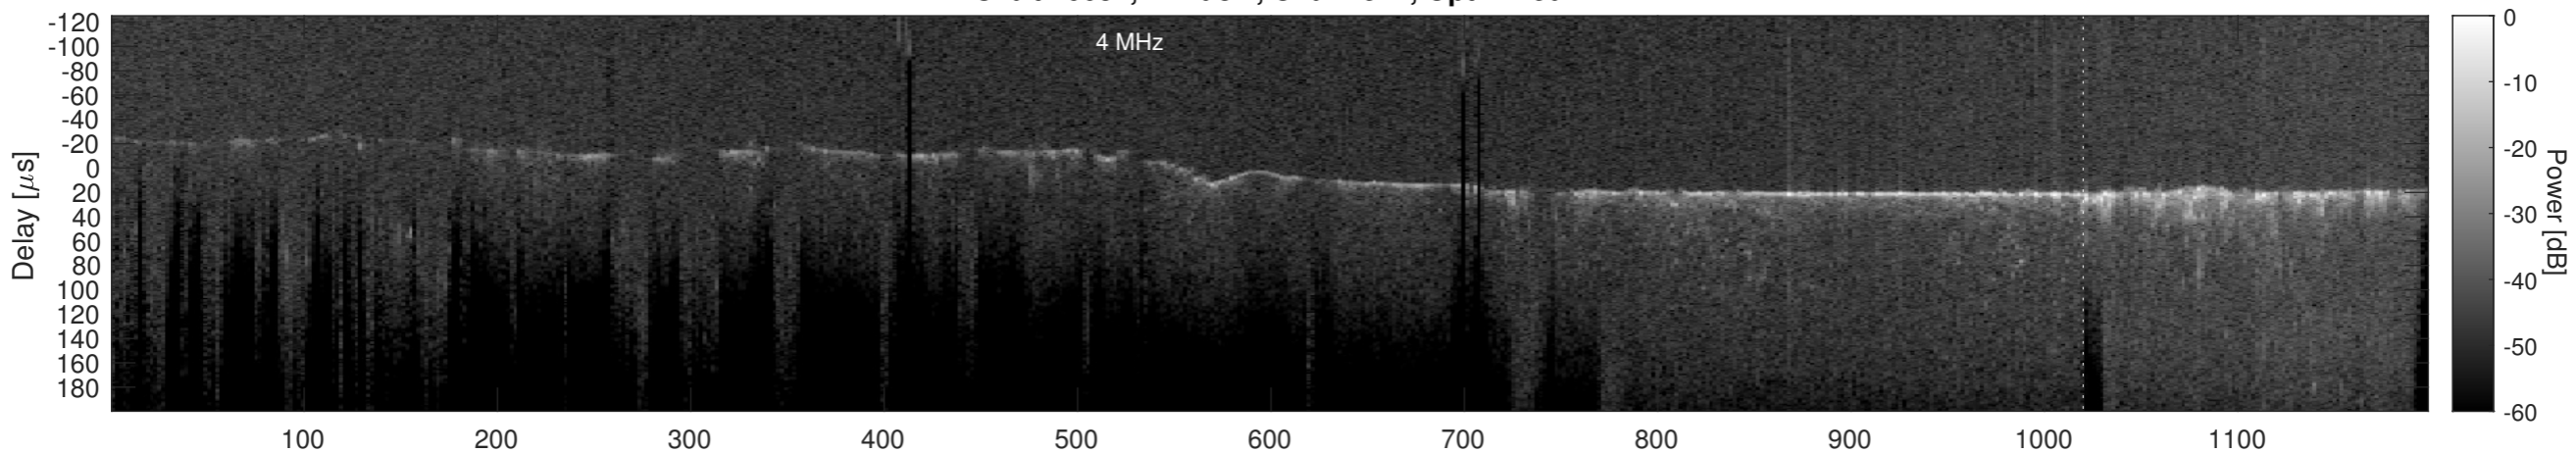

Orbit 16632, Window, Channel 2, Uncorrected

Orbit 16632, Window, Channel 2, Chapman

Orbit 16632, Window, Channel 2, Optimized

Orbit 16632, Cluttergram

Elevation [km]