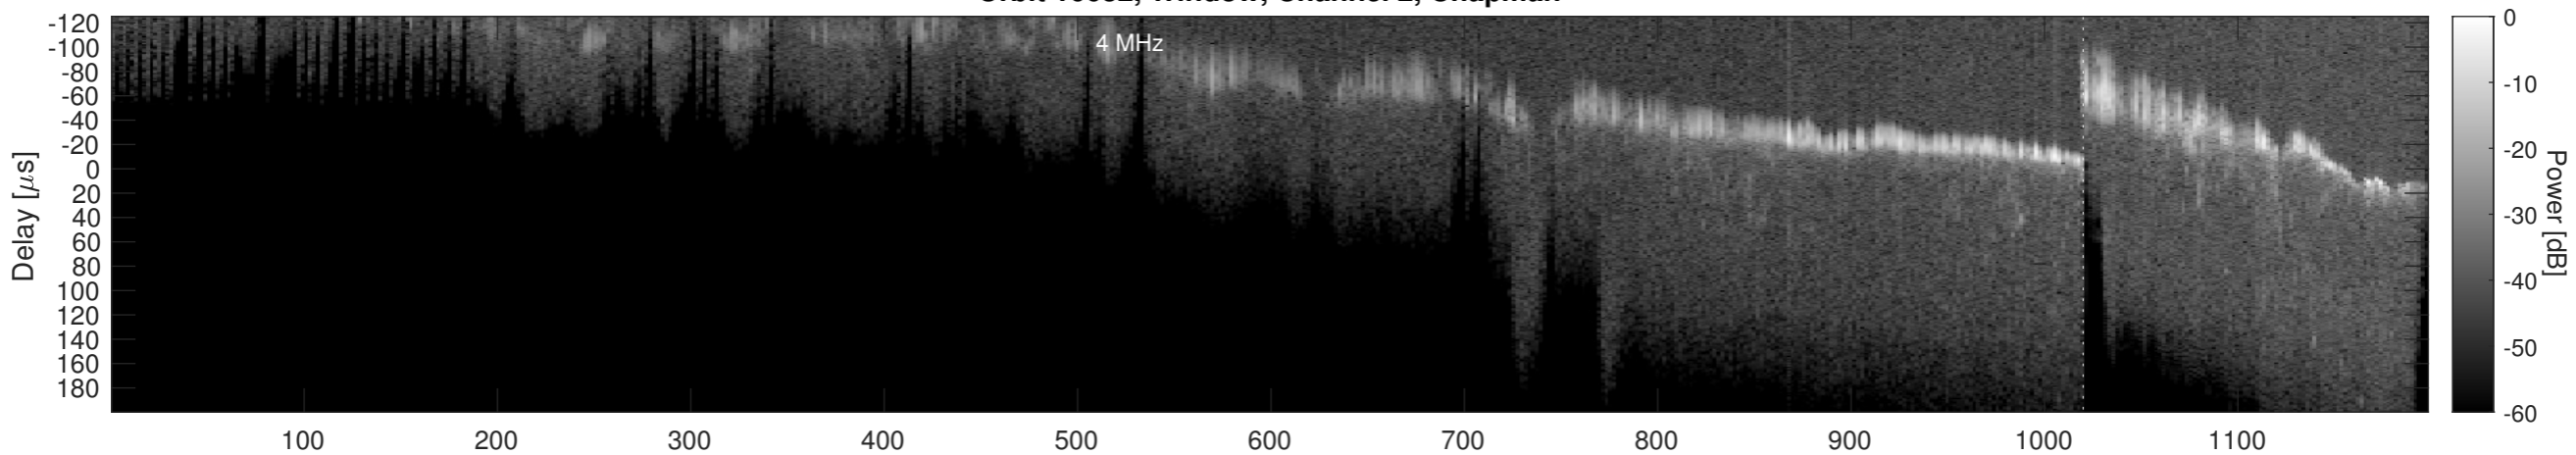

Orbit 16632, Window, Channel 2, Uncorrected

Orbit 16632, Window, Channel 2, Chapman

Orbit 16632, Window, Channel 2, Optimized

Orbit 16632, Cluttergram

Elevation [km]