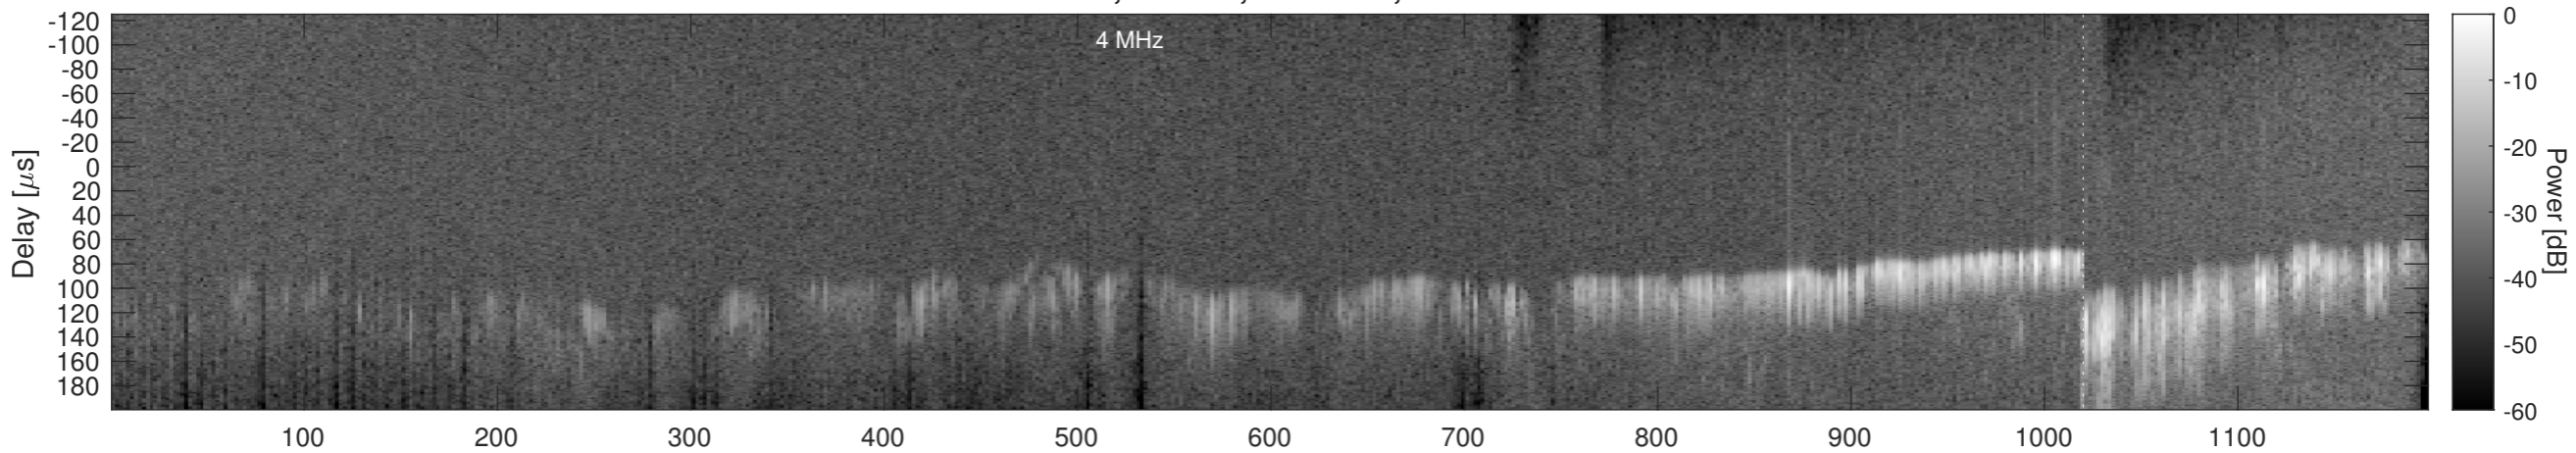

Orbit 16632, Window, Channel 2, Uncorrected

Orbit 16632, Window, Channel 2, Chapman

Orbit 16632, Window, Channel 2, Optimized

Orbit 16632, Cluttergram

Elevation [km]