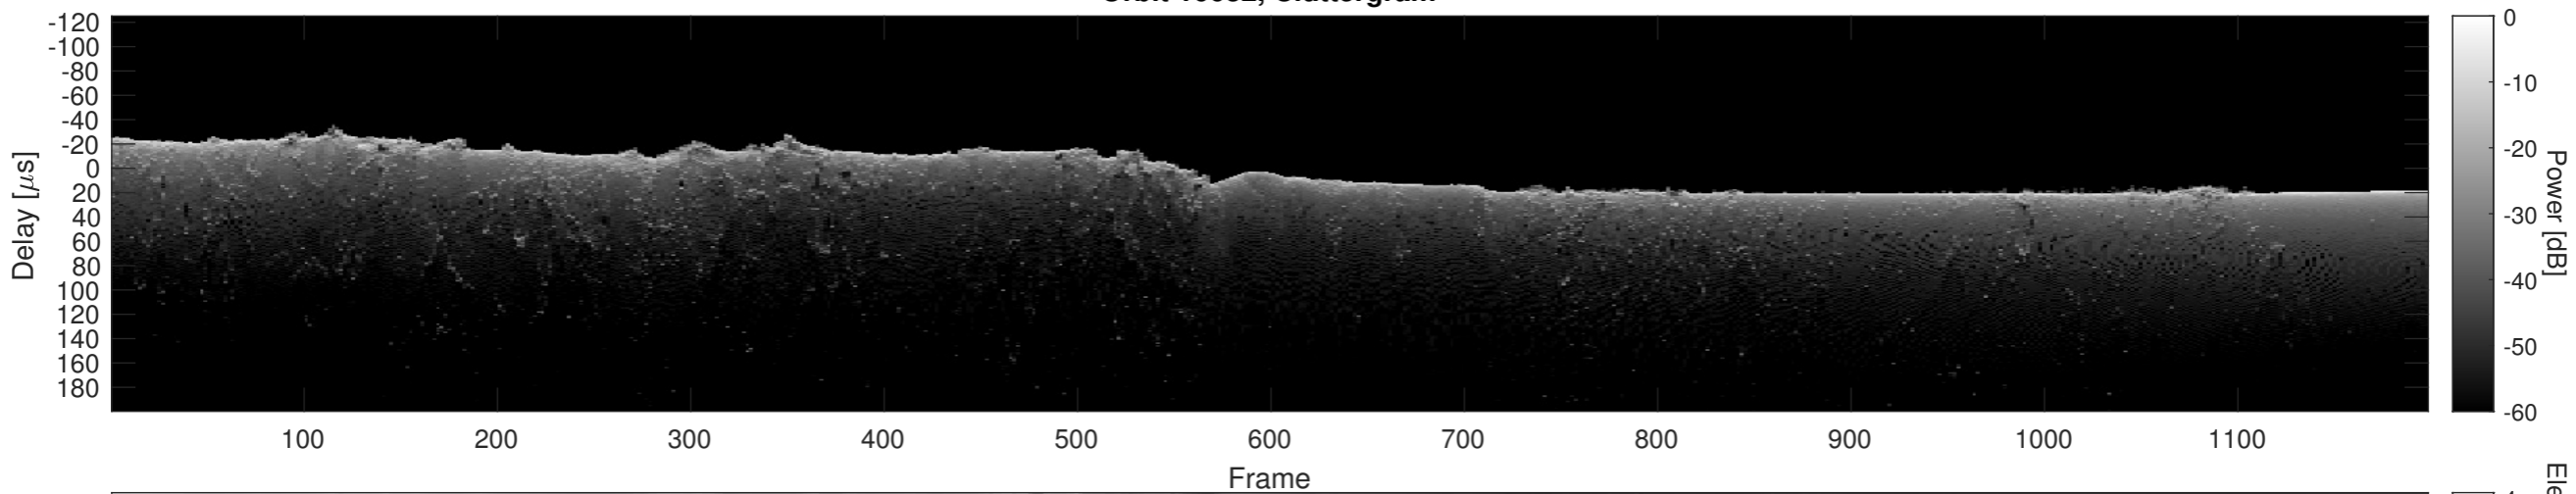

Orbit 16632, Window, Channel 2, Uncorrected

Orbit 16632, Window, Channel 2, Chapman

Orbit 16632, Window, Channel 2, Optimized

Orbit 16632, Cluttergram

Elevation [km]