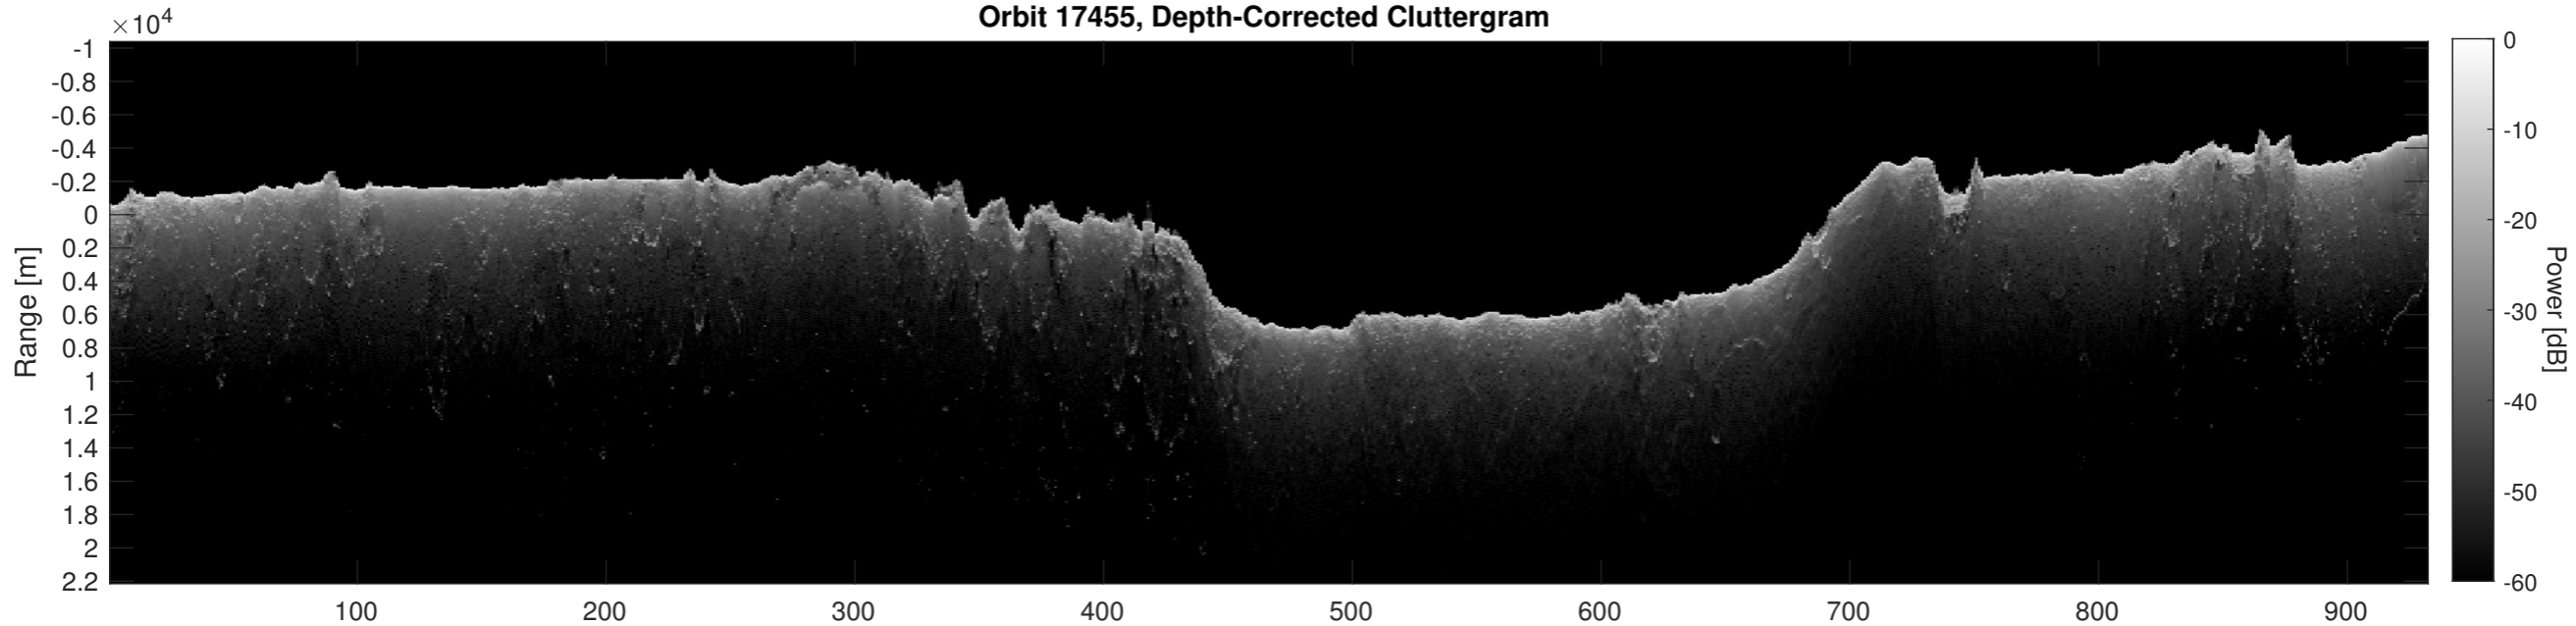

Orbit 17455, Optimized, Window, Depth-Corrected, Channel 1

Orbit 17455, Optimized, Window, Depth-Corrected, Channel 2

Orbit 17455, Depth-Corrected Cluttergram

Frame

Elevation [km]