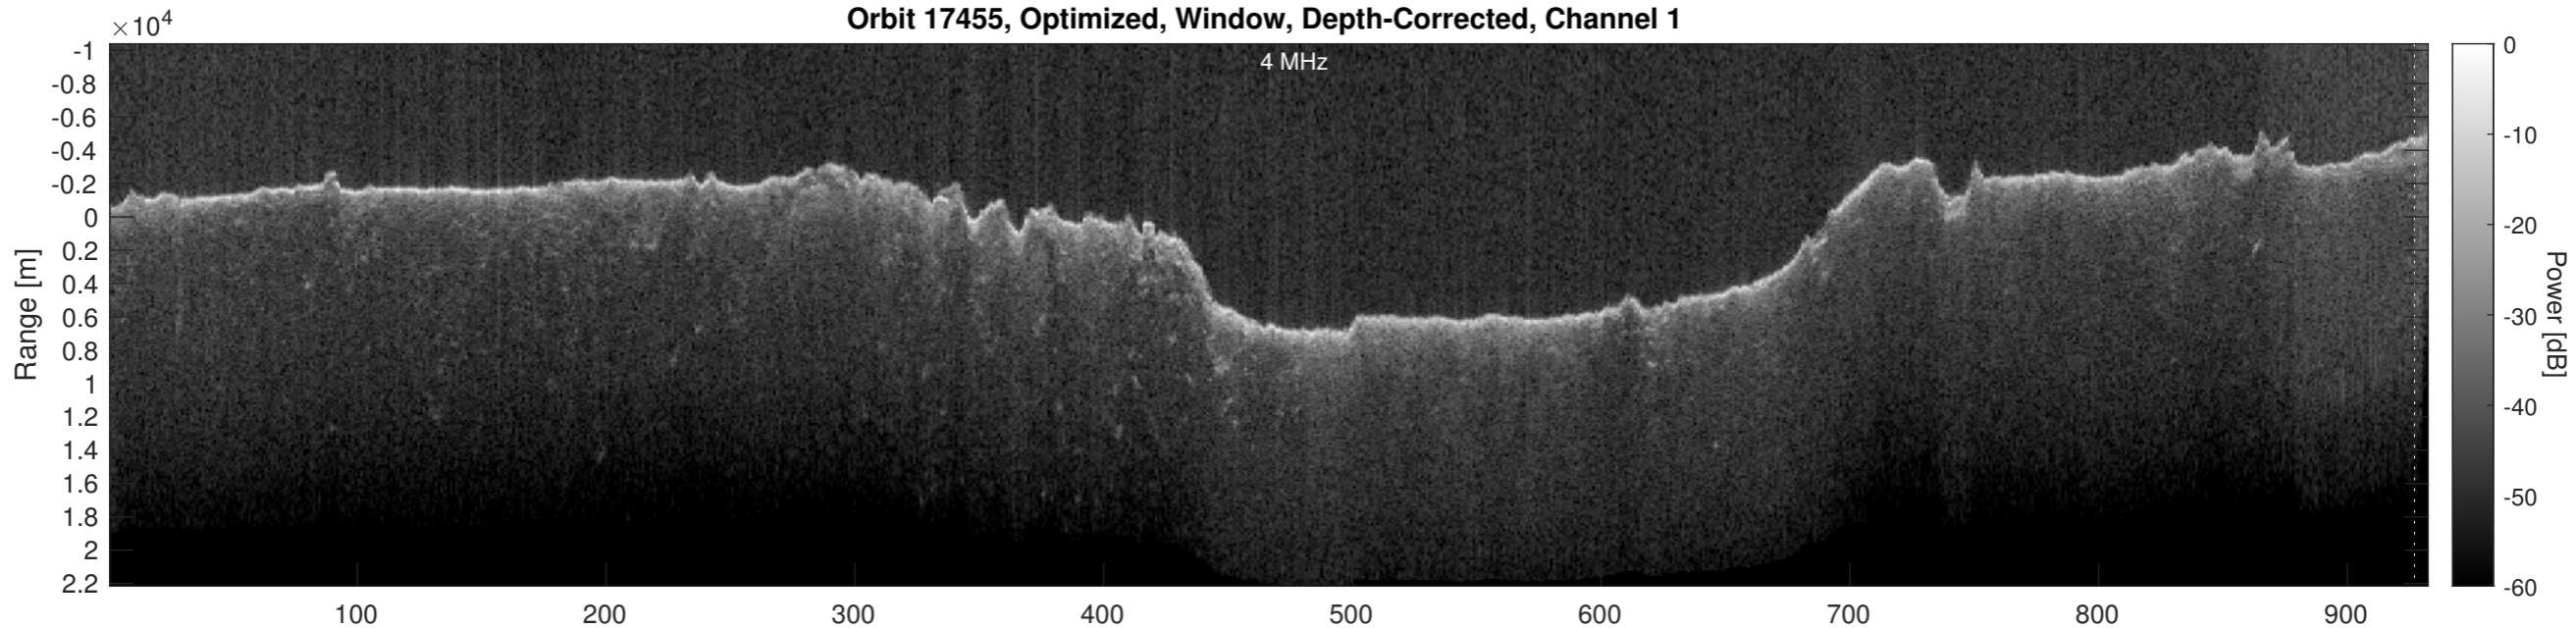

Orbit 17455, Optimized, Window, Depth-Corrected, Channel 1

Orbit 17455, Optimized, Window, Depth-Corrected, Channel 2

Orbit 17455, Depth-Corrected Cluttergram

Frame

Elevation [km]