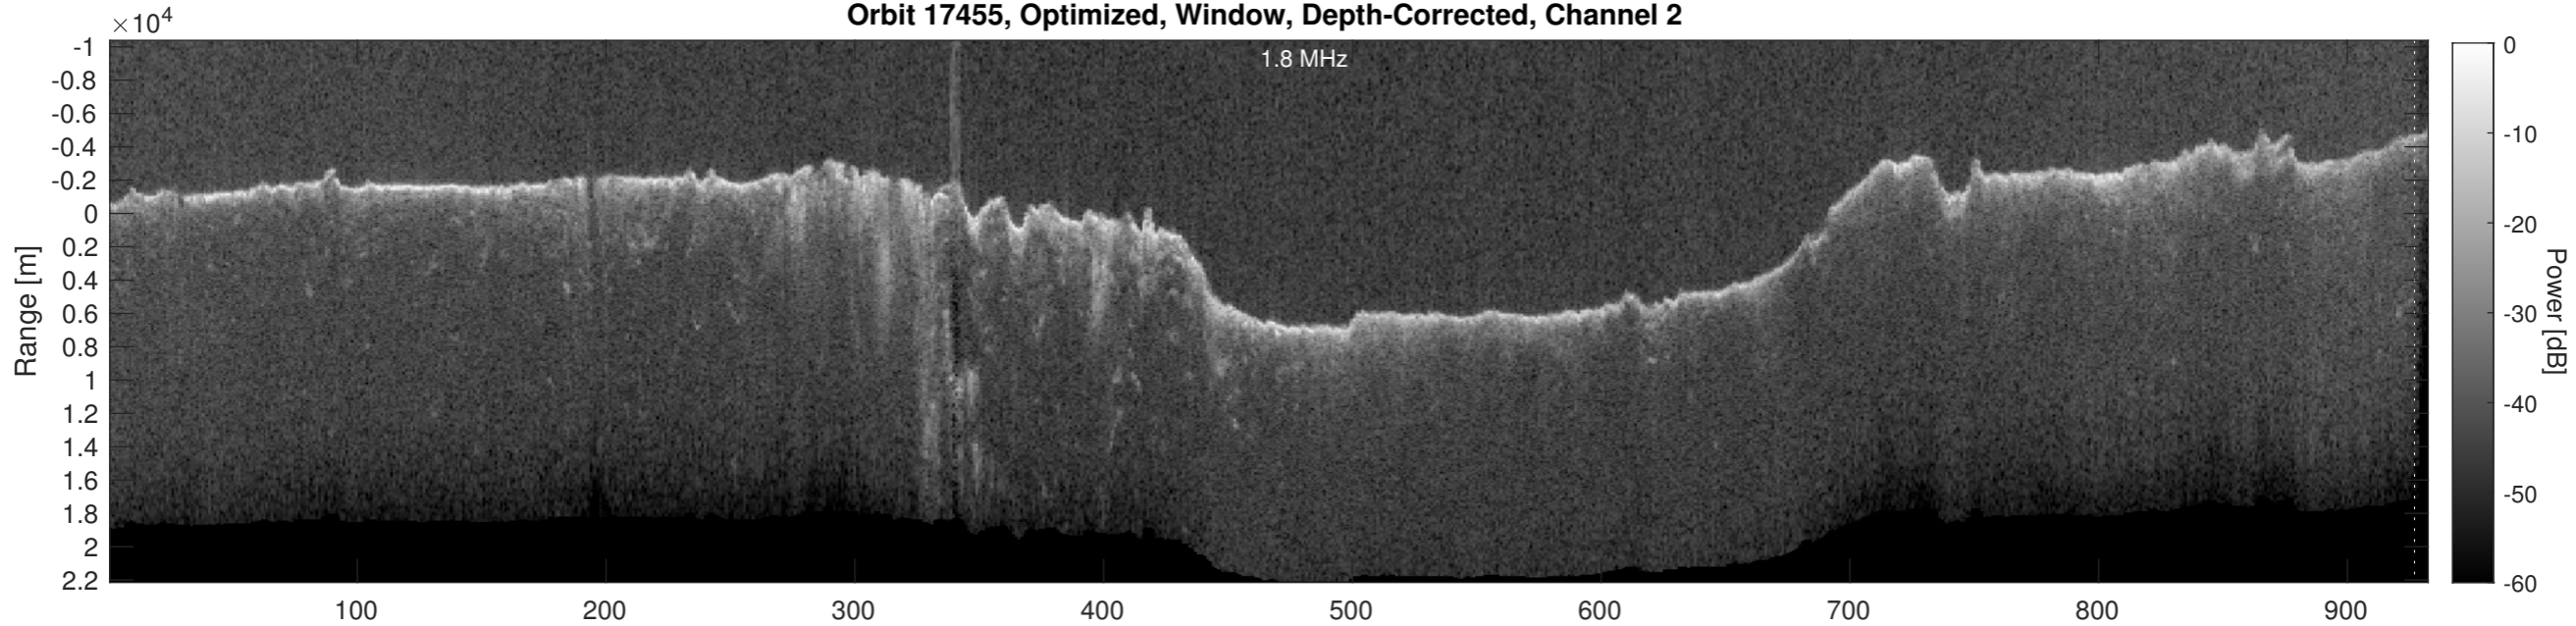

Orbit 17455, Optimized, Window, Depth-Corrected, Channel 1

Orbit 17455, Optimized, Window, Depth-Corrected, Channel 2

Orbit 17455, Depth-Corrected Cluttergram

Frame

Elevation [km]