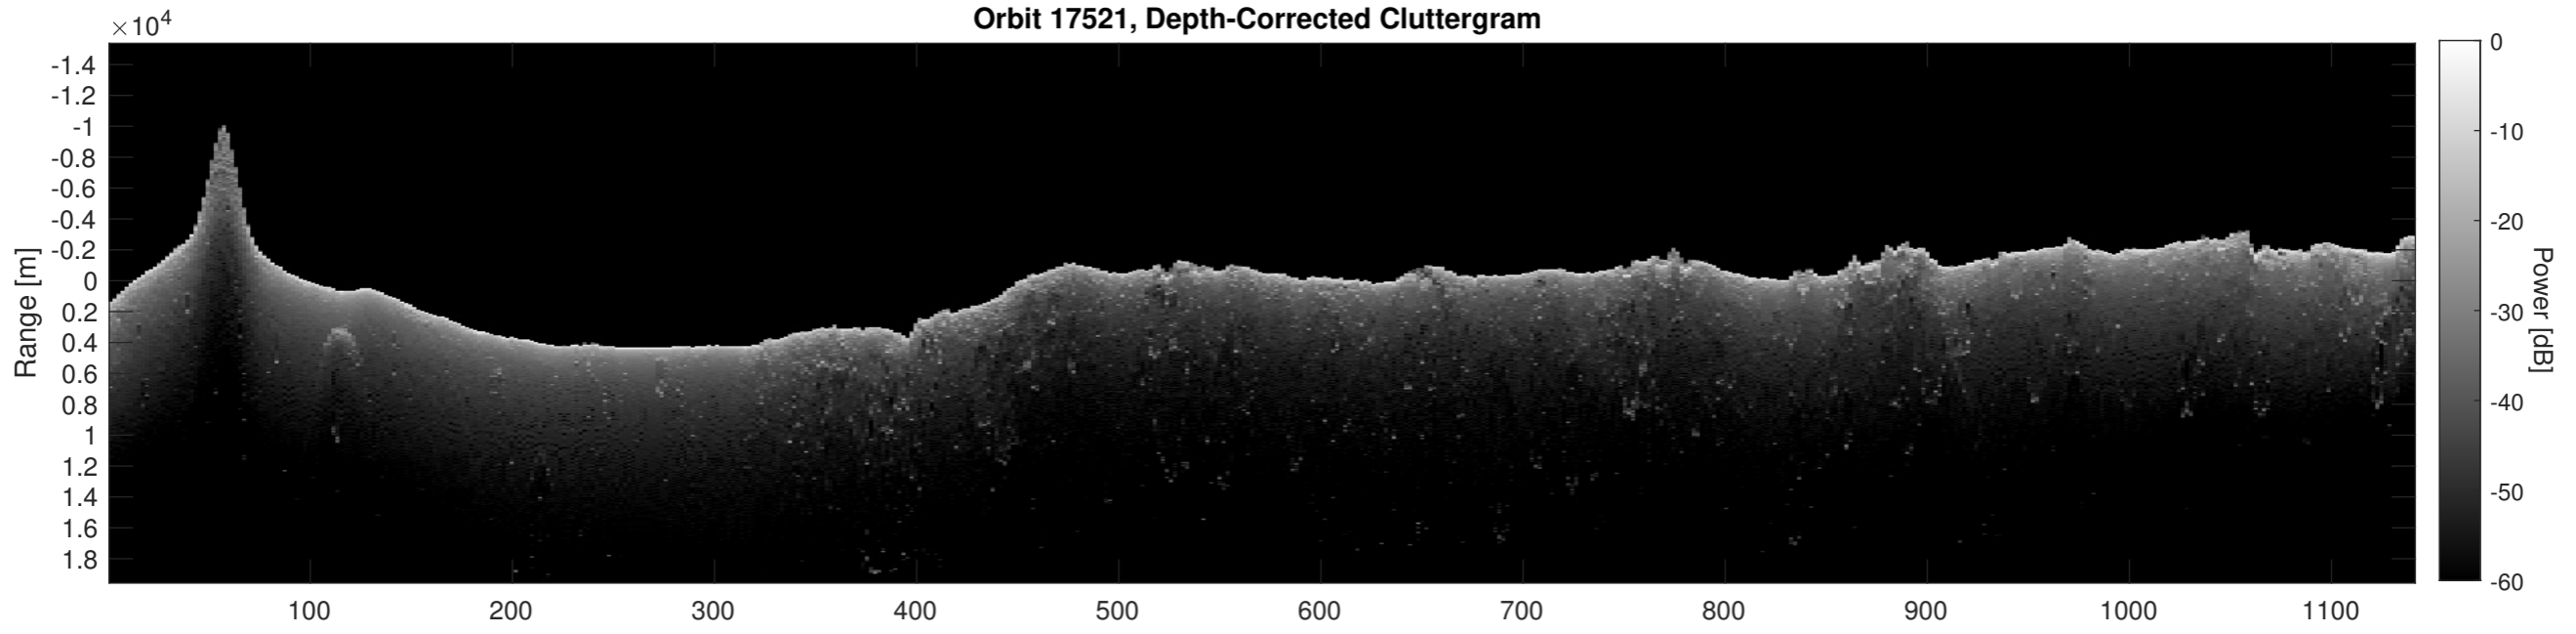

Orbit 17521, Optimized, Window, Depth-Corrected, Channel 1

Orbit 17521, Optimized, Window, Depth-Corrected, Channel 2

Orbit 17521, Depth-Corrected Cluttergram

Frame

Elevation [km]