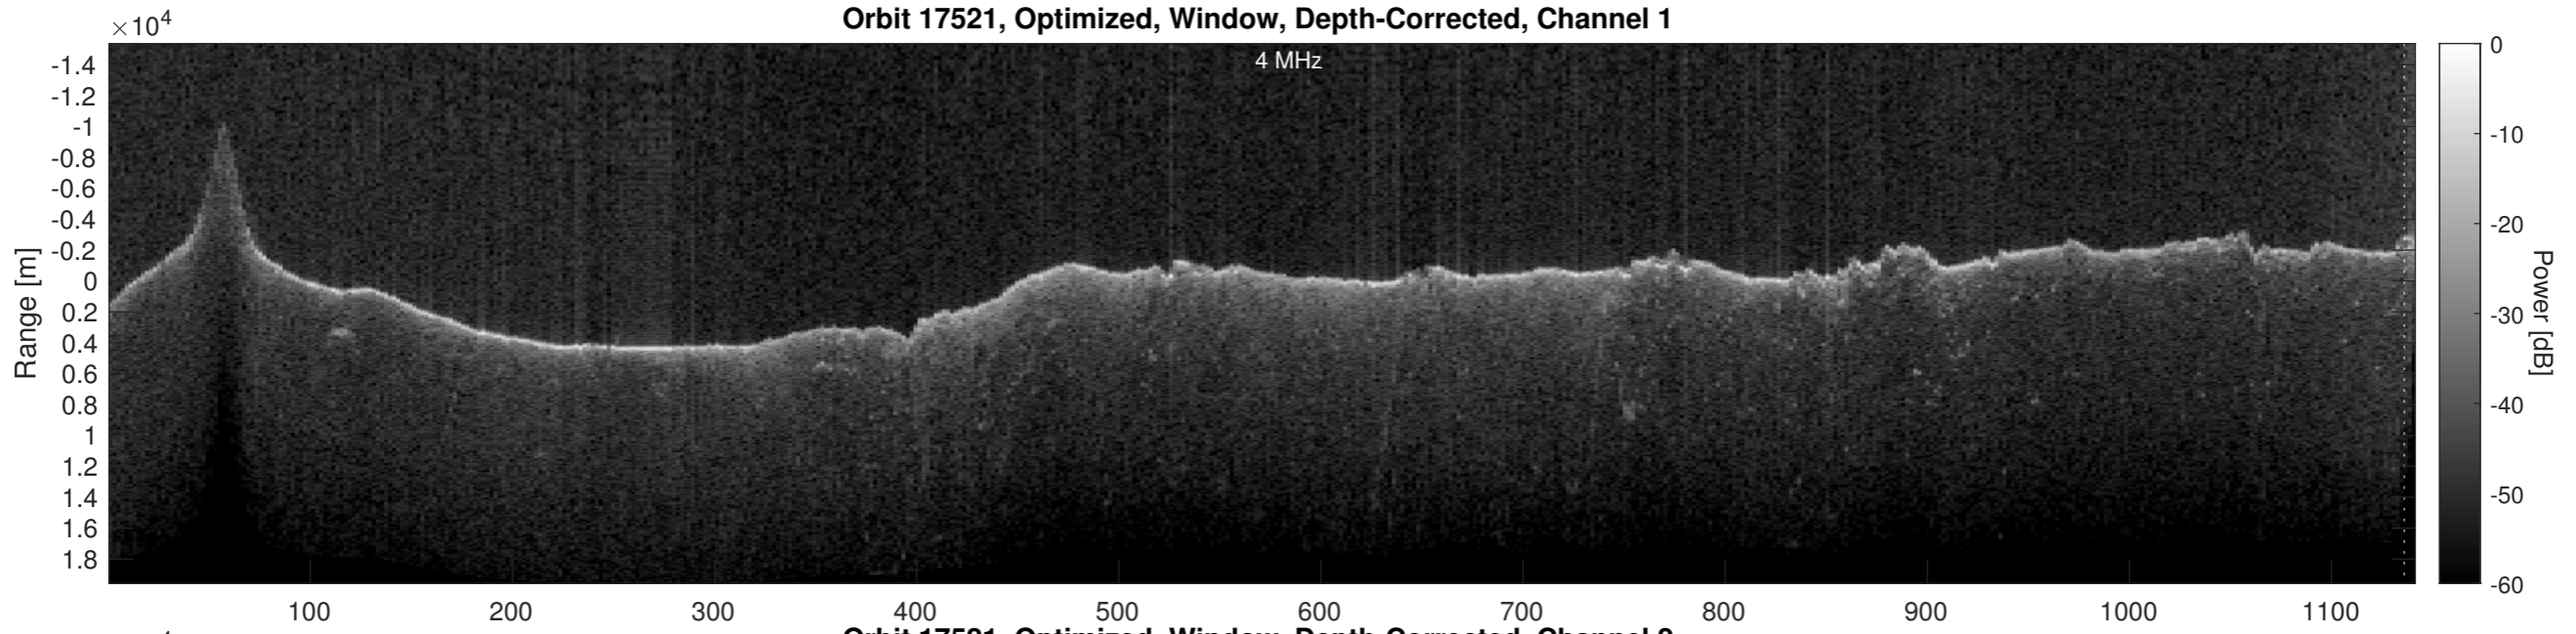

Orbit 17521, Optimized, Window, Depth-Corrected, Channel 1

Orbit 17521, Optimized, Window, Depth-Corrected, Channel 2

Orbit 17521, Depth-Corrected Cluttergram

Frame

Elevation [km]