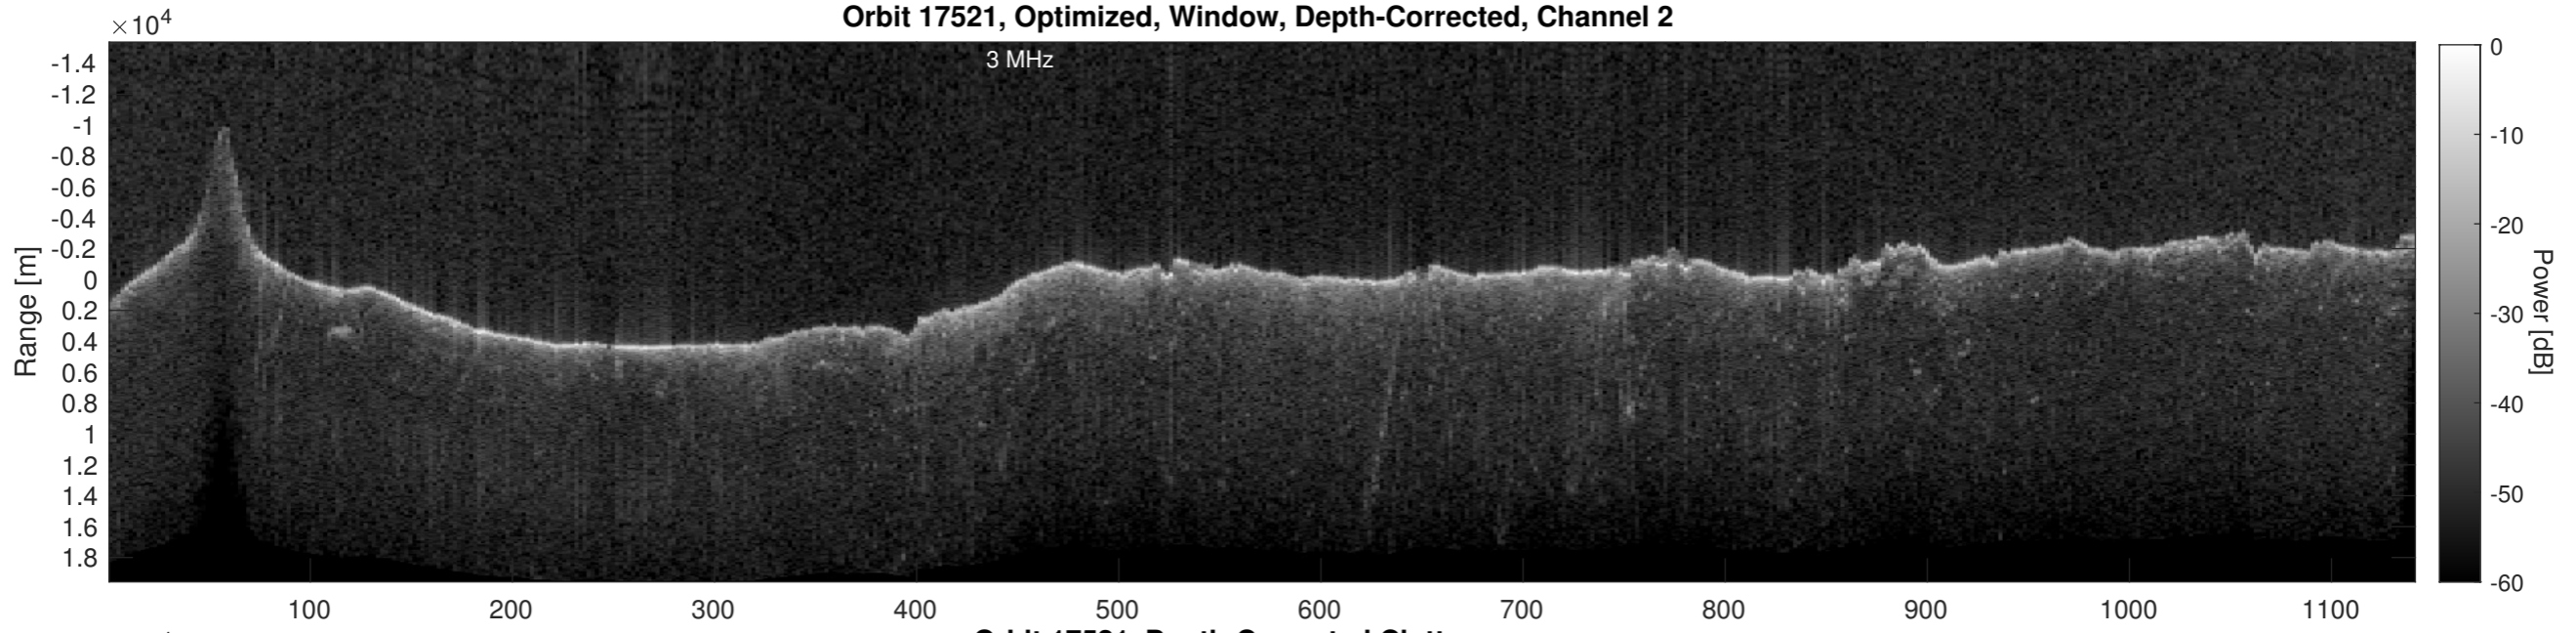

Orbit 17521, Optimized, Window, Depth-Corrected, Channel 1

Orbit 17521, Optimized, Window, Depth-Corrected, Channel 2

Orbit 17521, Depth-Corrected Cluttergram

Frame

Elevation [km]