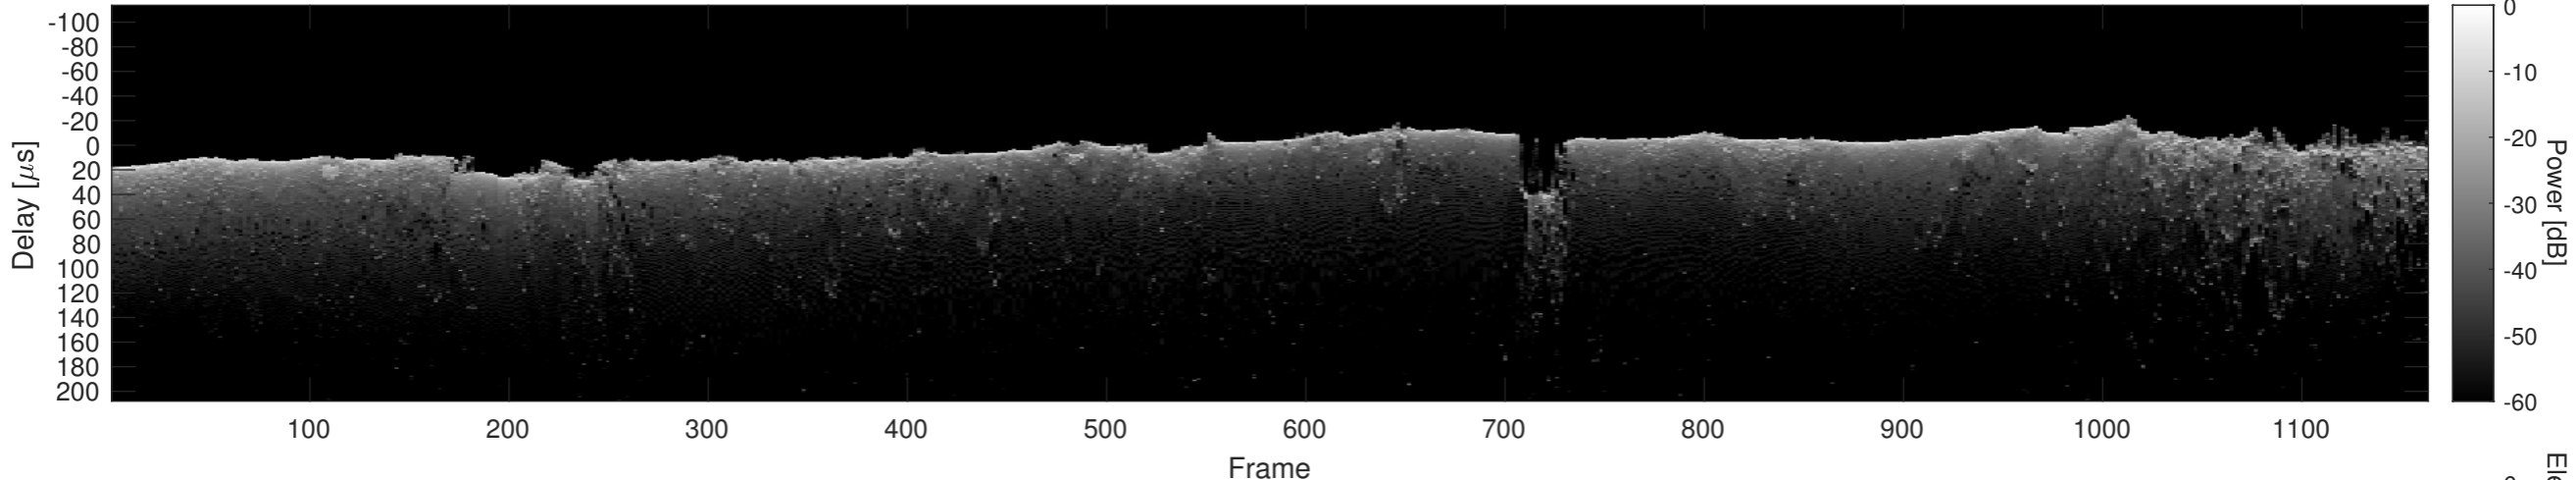

Orbit 17618, Channel 1, Uncorrected

Orbit 17618, Window, Channel 1, Chapman

Orbit 17618, Window, Channel 1, Optimized

Orbit 17618, Cluttergram

Frame

Elevation [km]