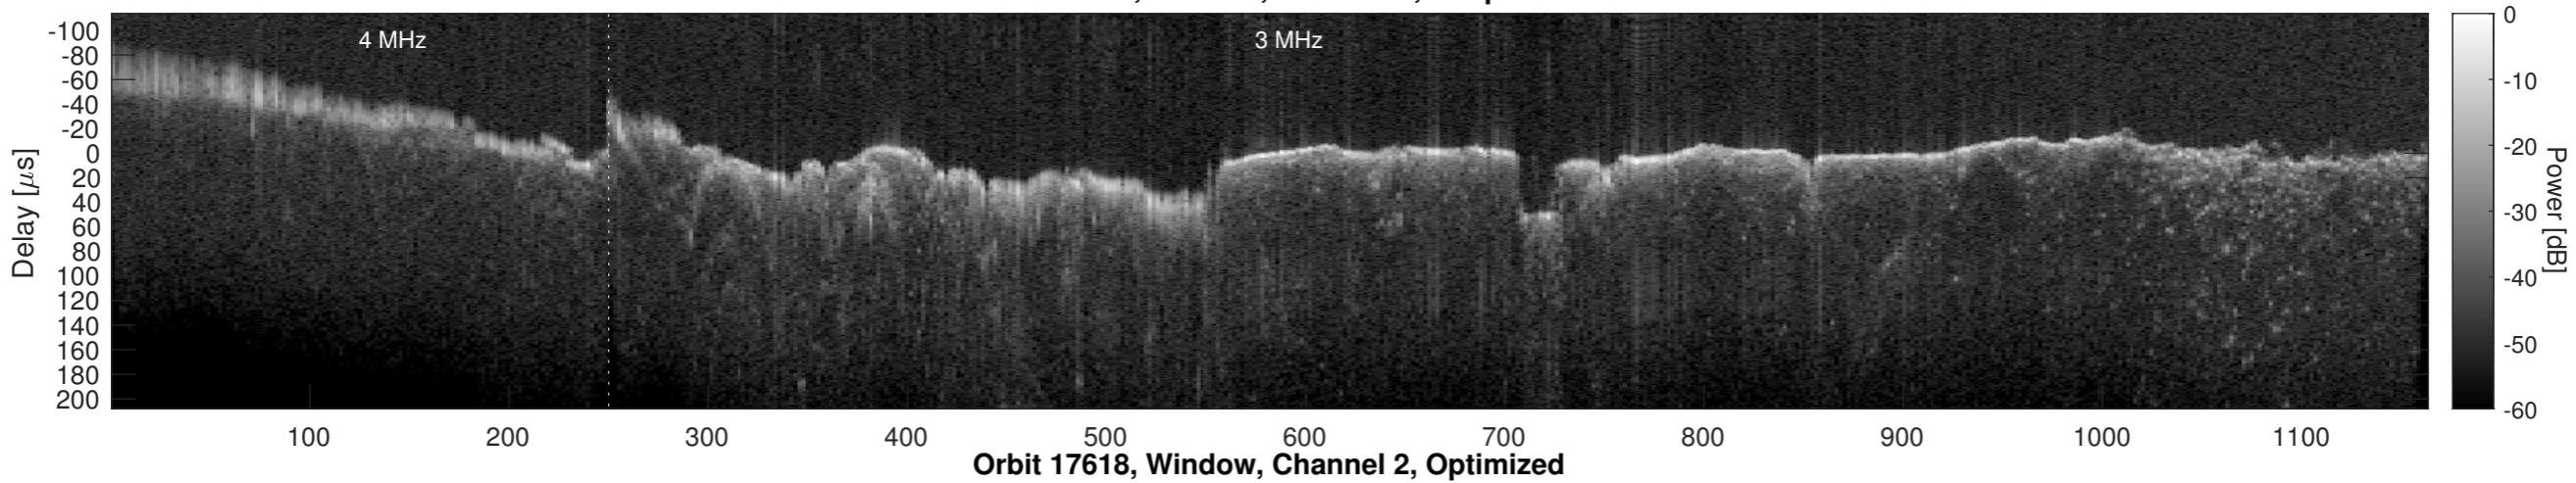

Orbit 17618, Window, Channel 2, Uncorrected

Orbit 17618, Window, Channel 2, Chapman

Orbit 17618, Window, Channel 2, Optimized

Orbit 17618, Cluttergram

Frame

Elevation [km]