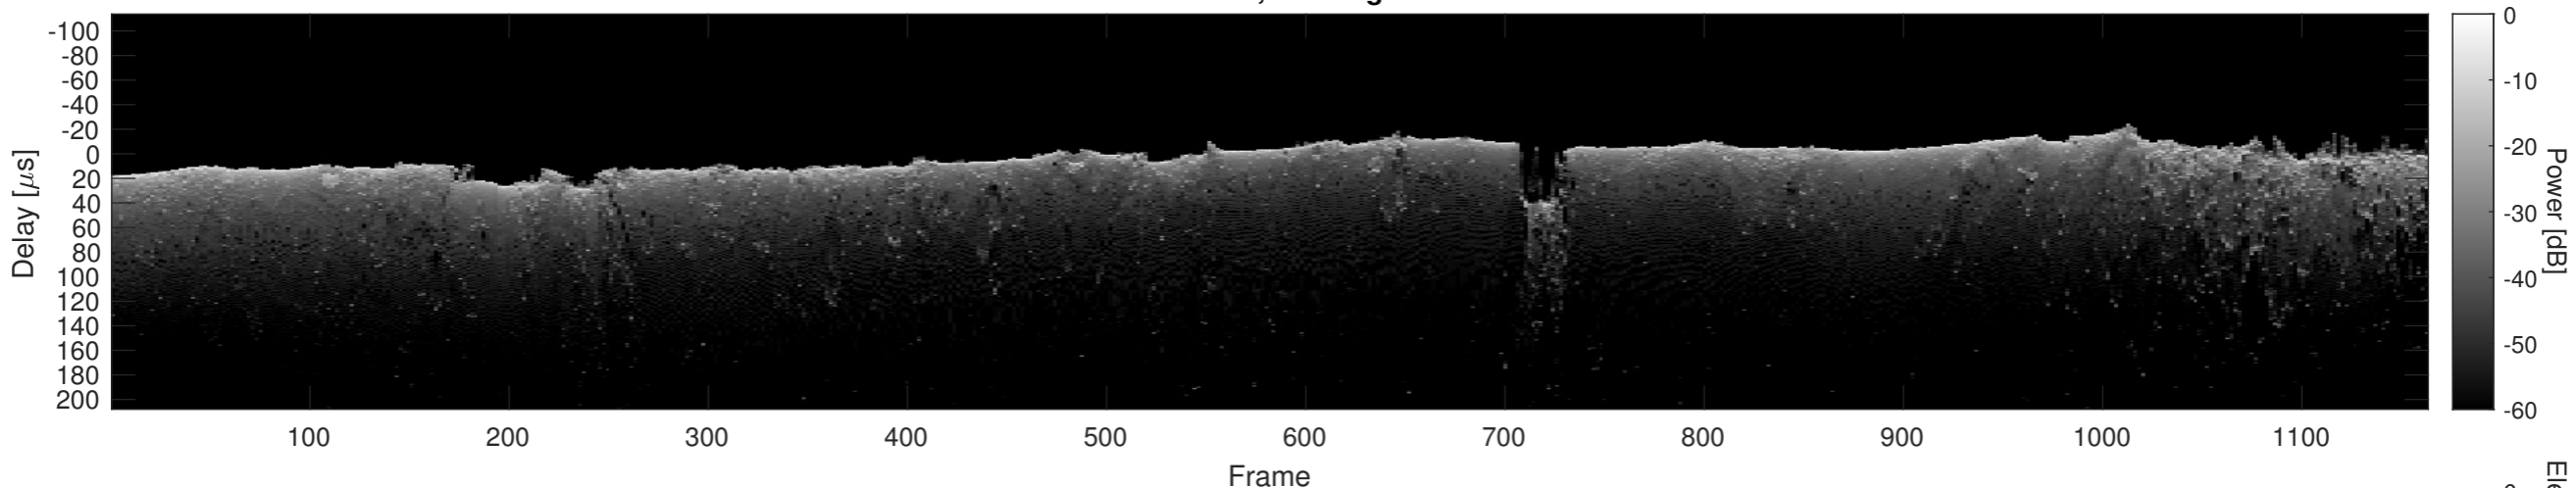

Orbit 17618, Window, Channel 2, Uncorrected

Orbit 17618, Window, Channel 2, Chapman

Orbit 17618, Window, Channel 2, Optimized

Orbit 17618, Cluttergram

Frame

Elevation [km]