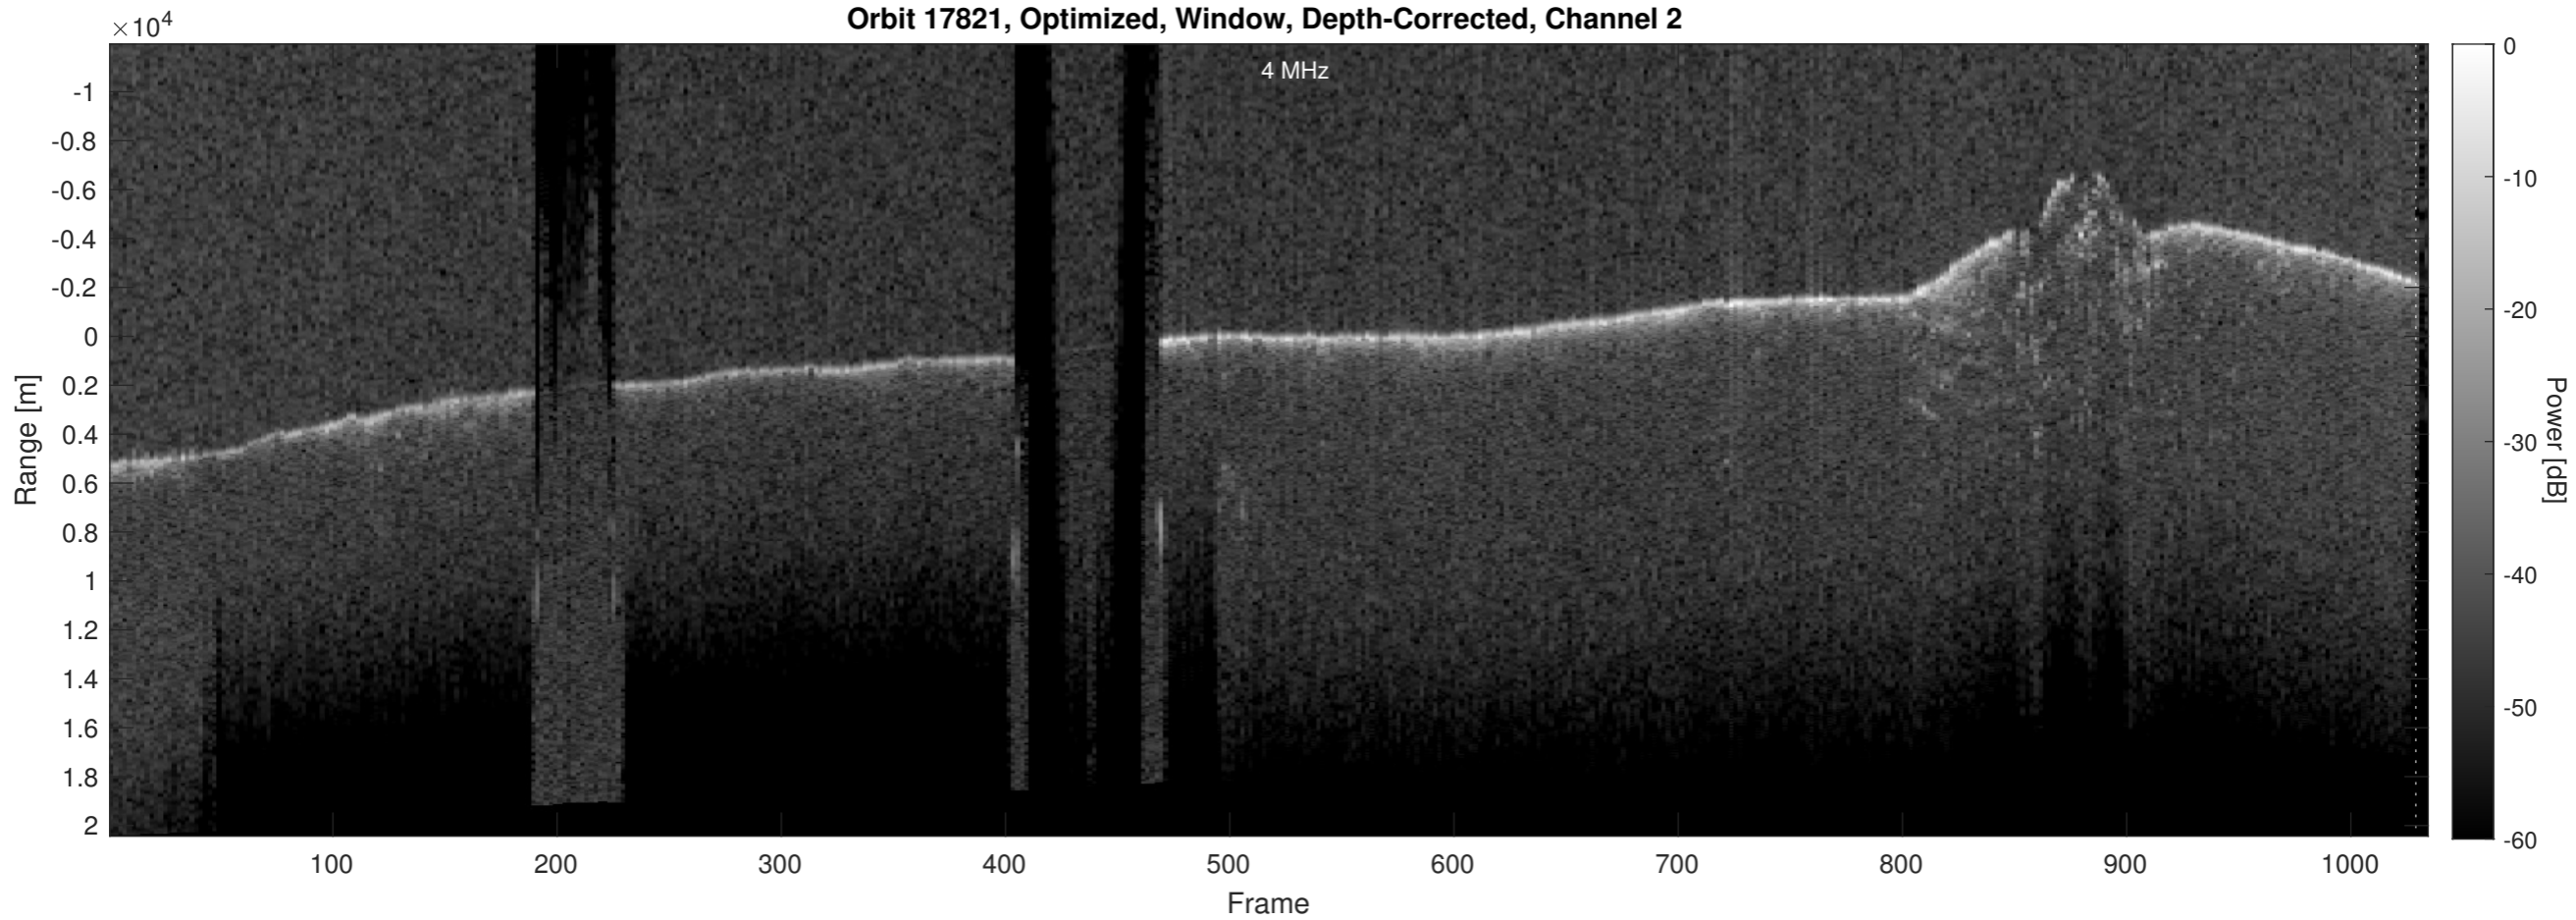

Orbit 17821, Optimized, Window, Depth-Corrected, Channel 1

Orbit 17821, Optimized, Window, Depth-Corrected, Channel 2

Elevation [km]