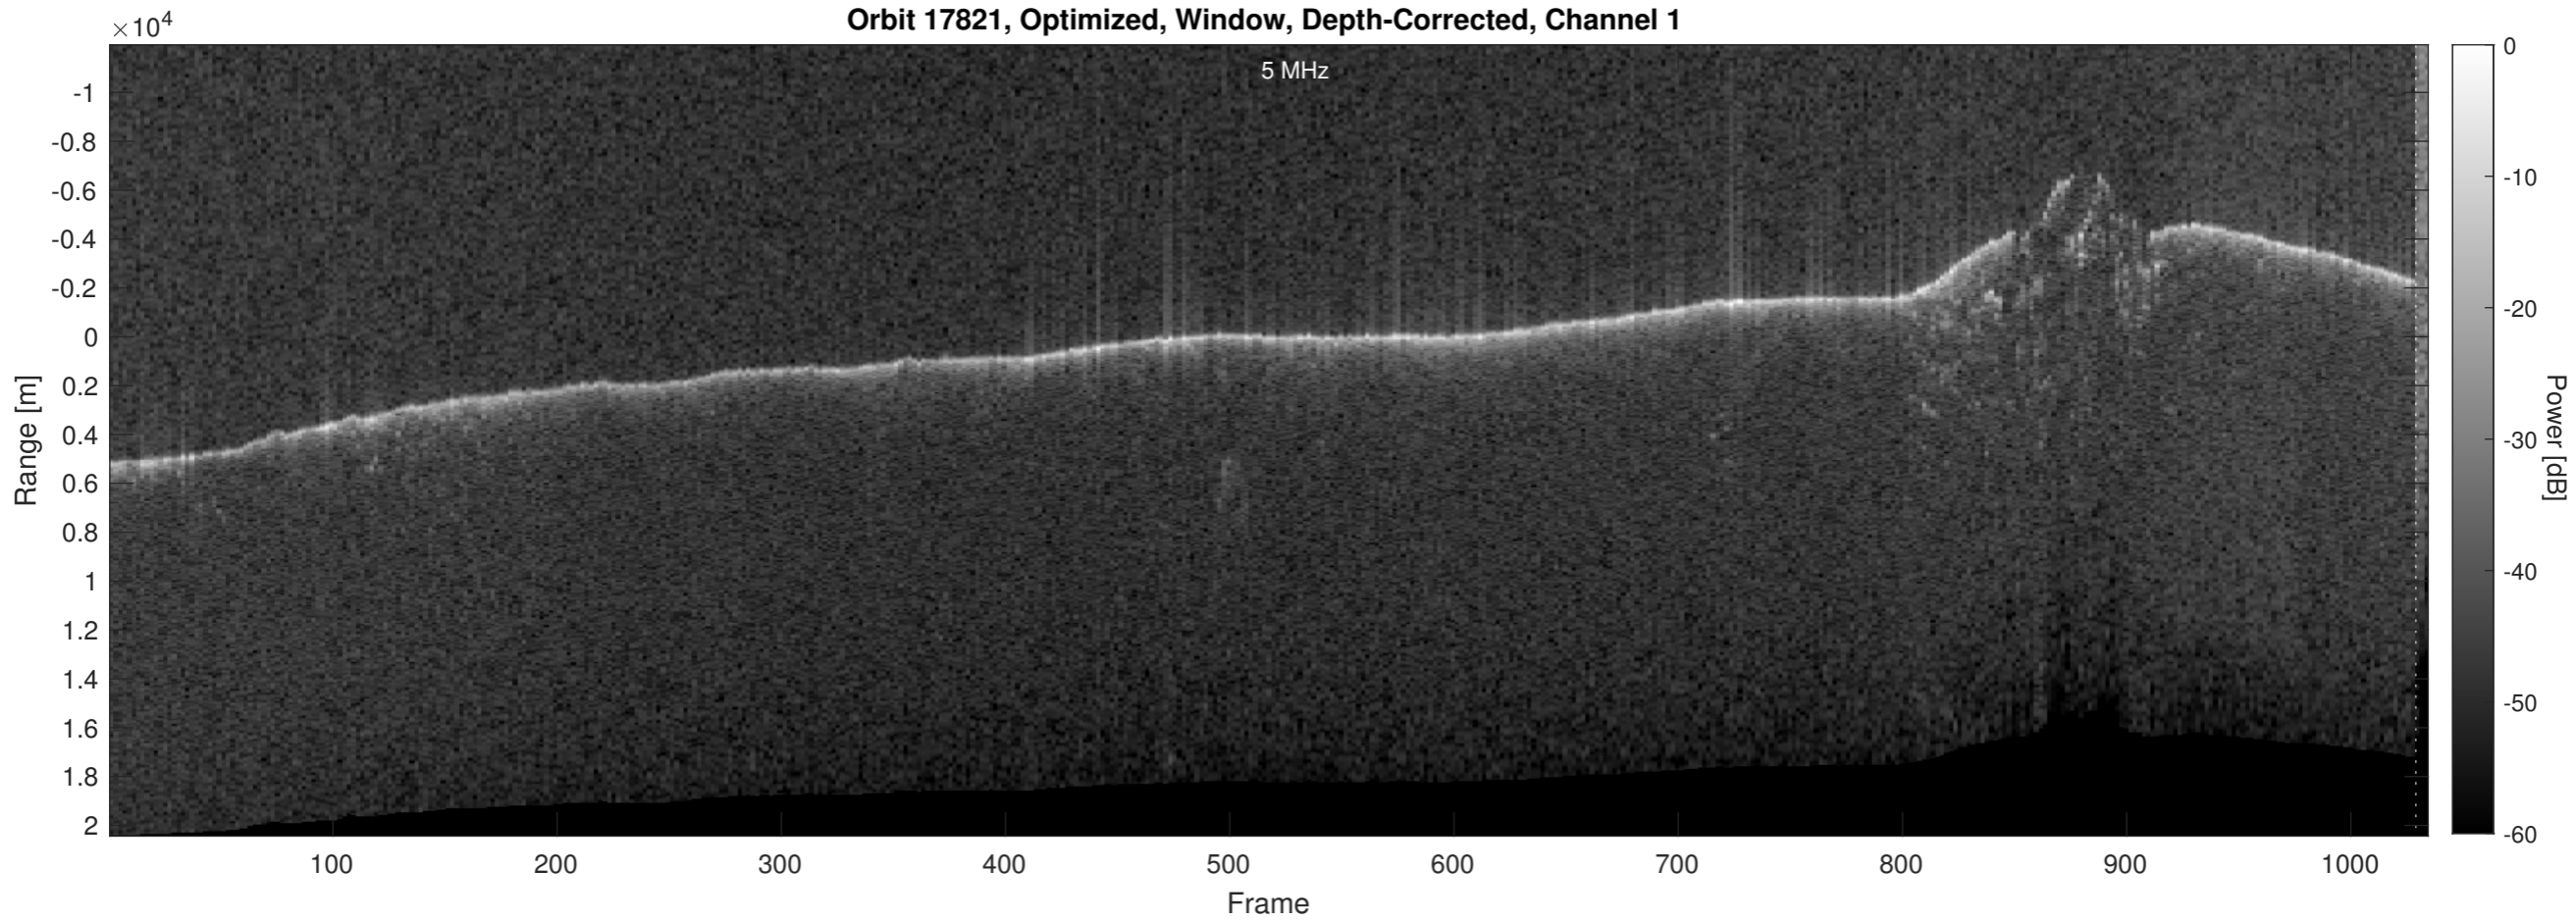

Orbit 17821, Optimized, Window, Depth-Corrected, Channel 1

Orbit 17821, Optimized, Window, Depth-Corrected, Channel 2

Elevation [km]