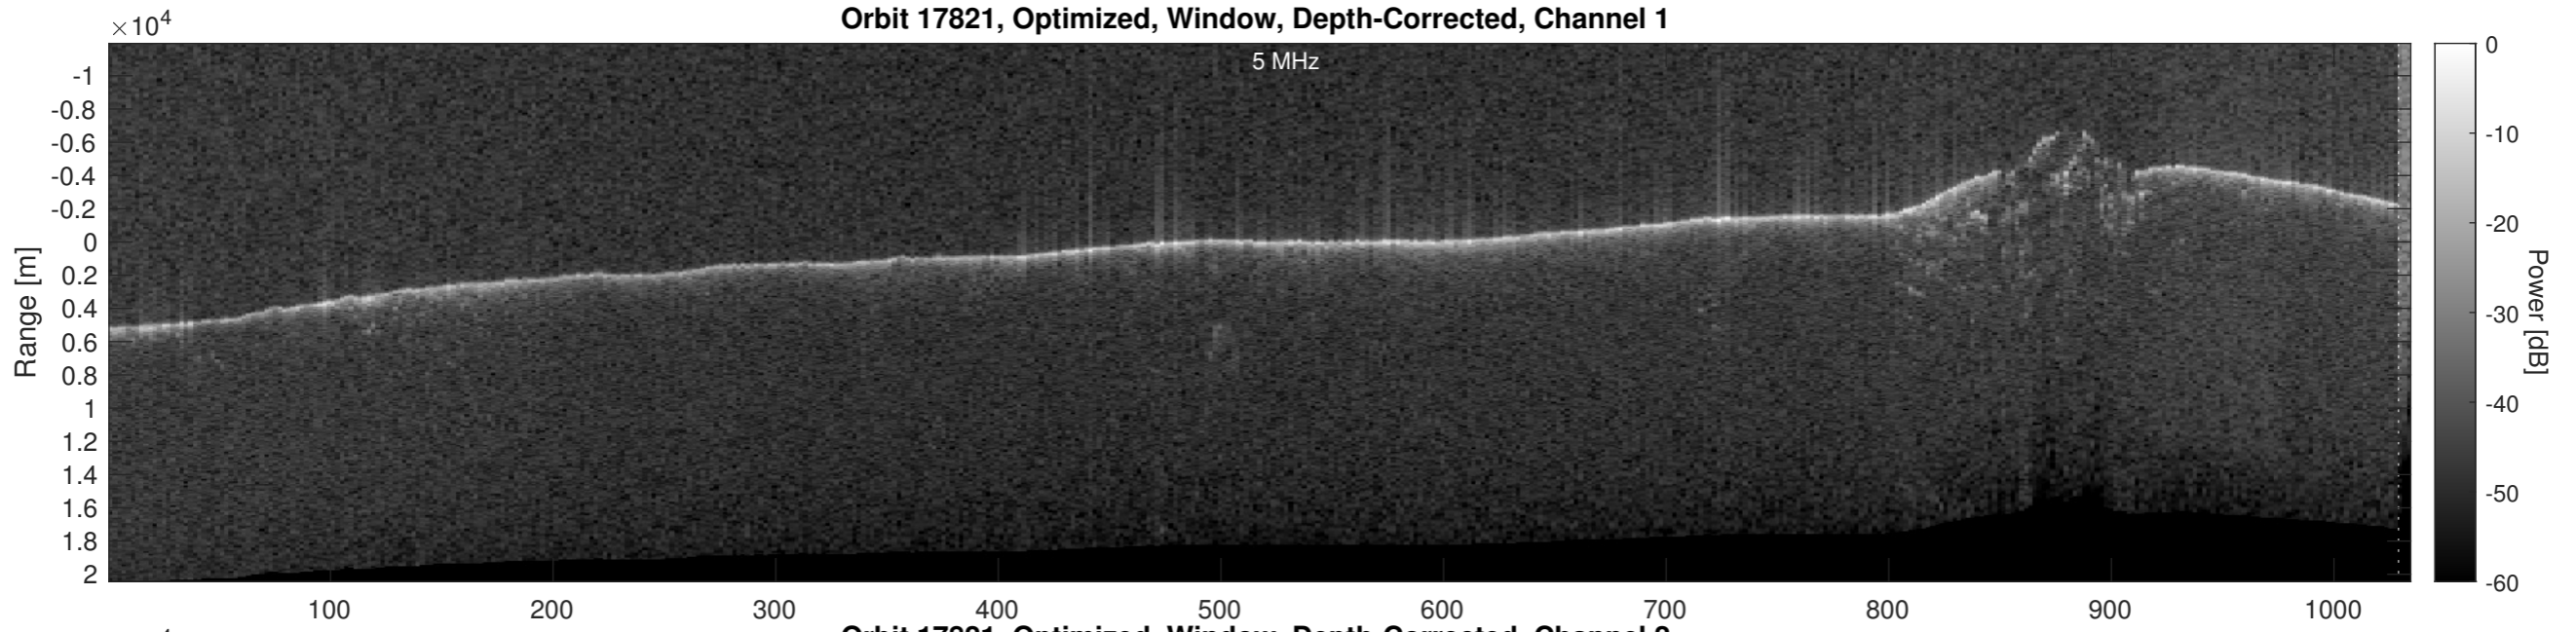

Orbit 17821, Optimized, Window, Depth-Corrected, Channel 1

Orbit 17821, Optimized, Window, Depth-Corrected, Channel 2

Orbit 17821, Depth-Corrected Cluttergram

Frame

Elevation [km]