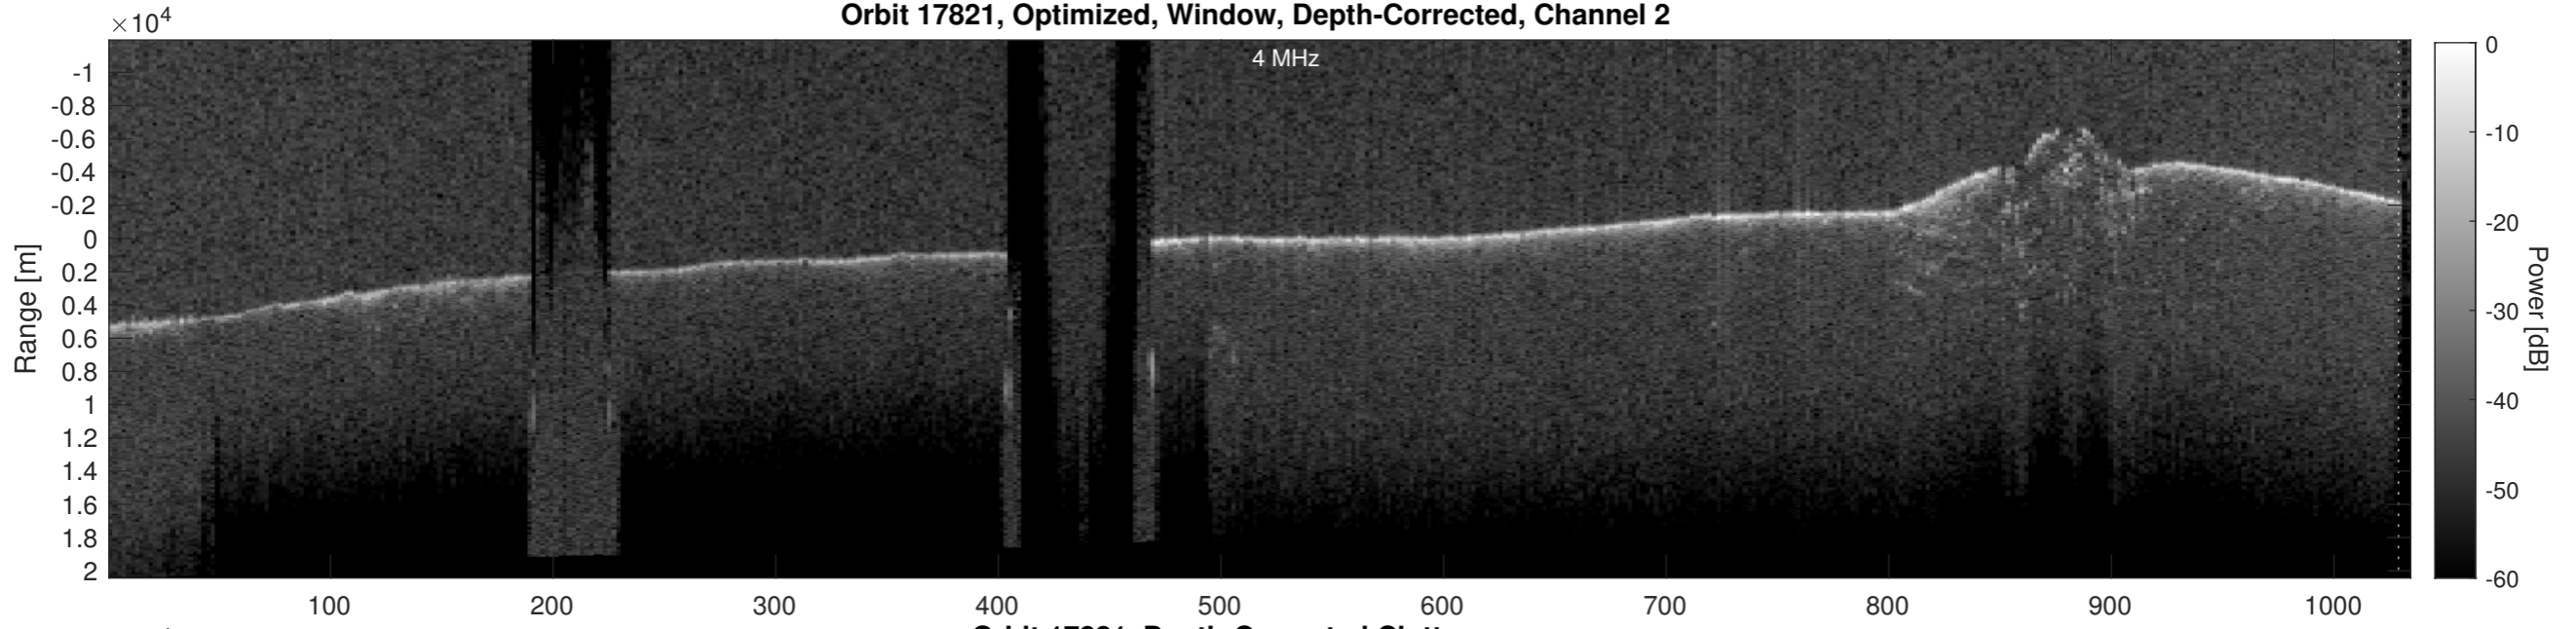

Orbit 17821, Optimized, Window, Depth-Corrected, Channel 1

Orbit 17821, Optimized, Window, Depth-Corrected, Channel 2

Orbit 17821, Depth-Corrected Cluttergram

Frame

Elevation [km]