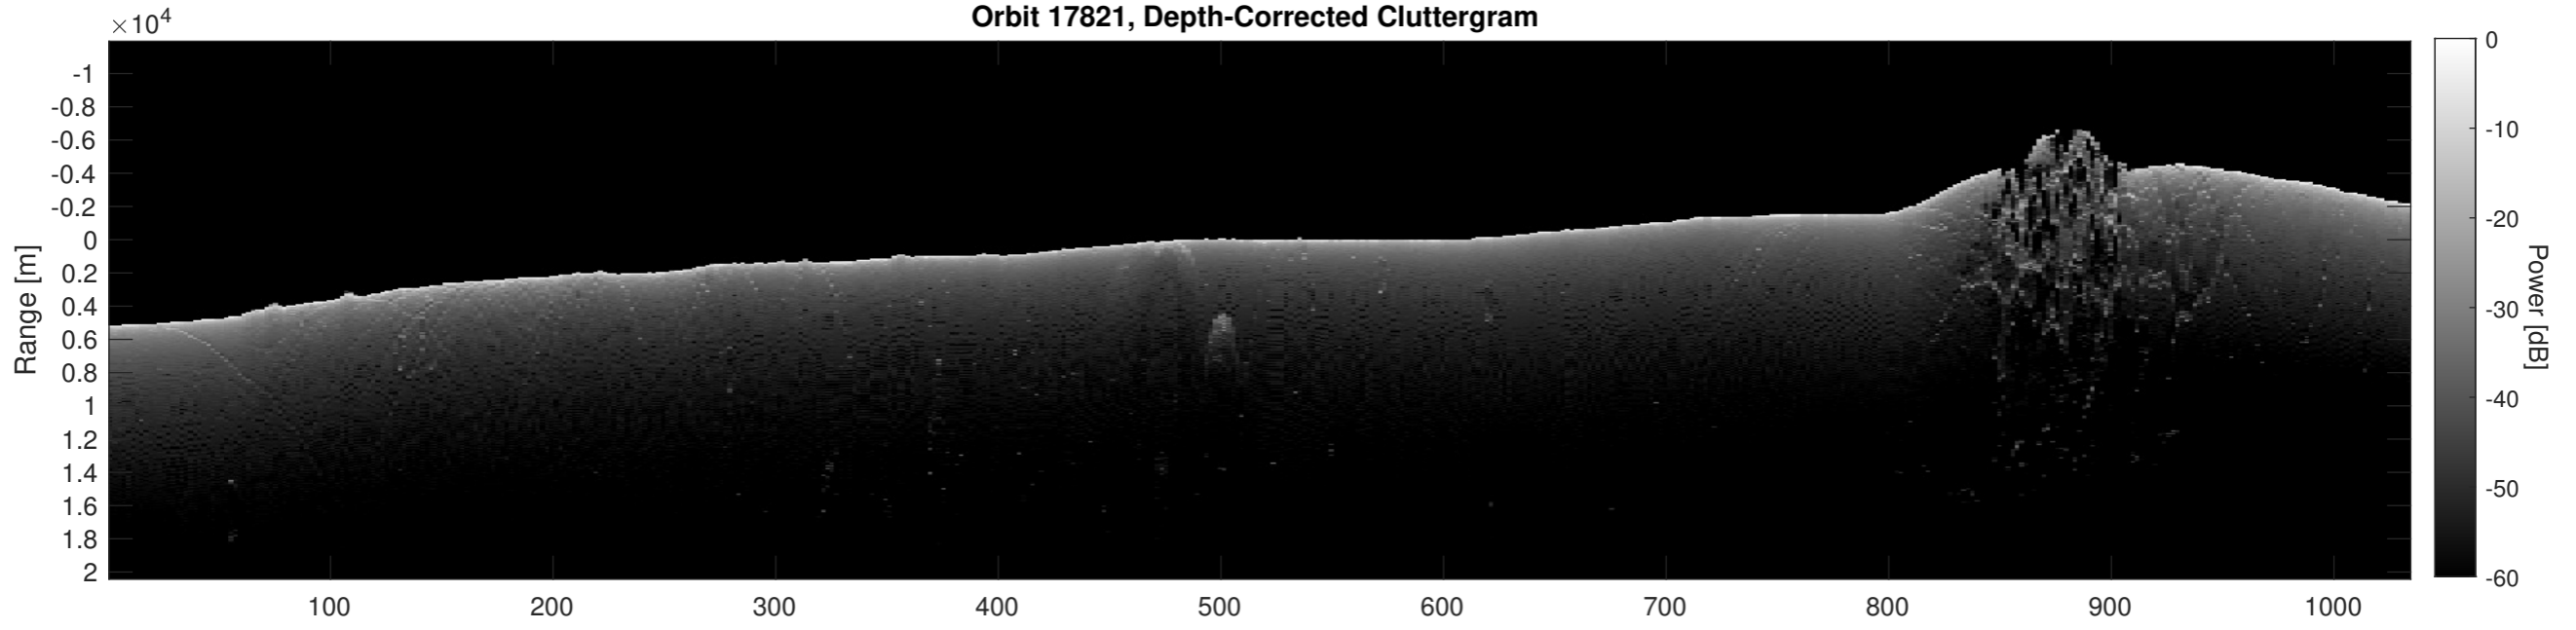

Orbit 17821, Optimized, Window, Depth-Corrected, Channel 1

Orbit 17821, Optimized, Window, Depth-Corrected, Channel 2

Orbit 17821, Depth-Corrected Cluttergram

Frame

Elevation [km]