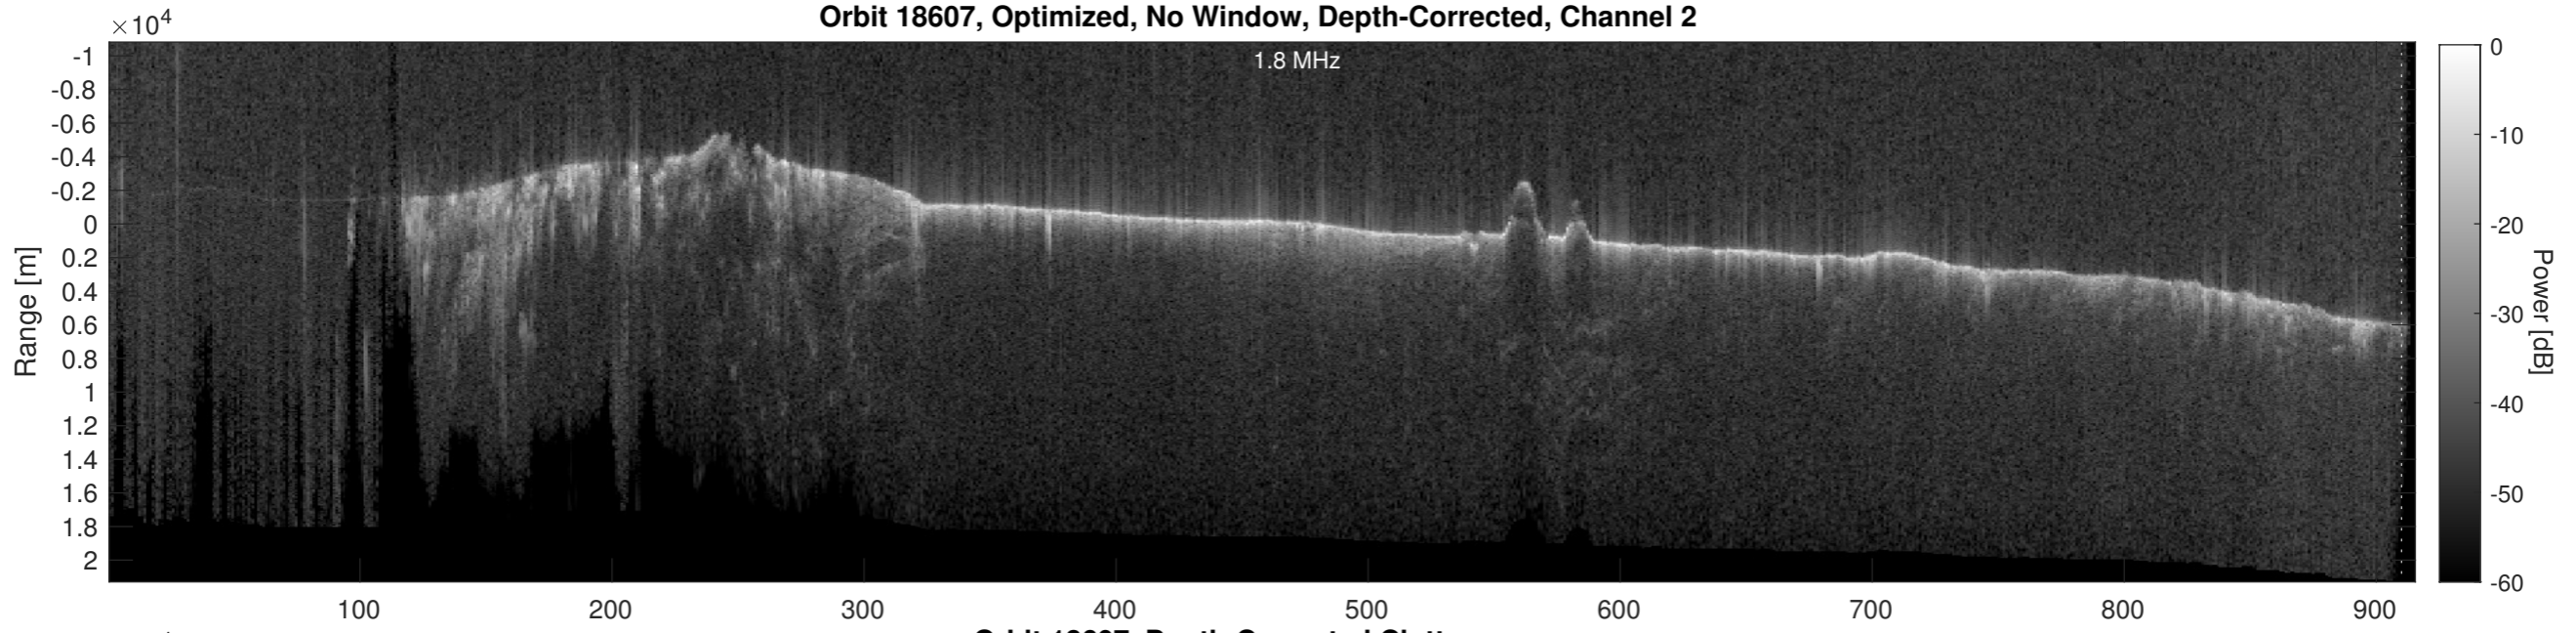

Orbit 18607, Optimized, No Window, Depth-Corrected, Channel 1

Orbit 18607, Optimized, No Window, Depth-Corrected, Channel 2

Orbit 18607, Depth-Corrected Cluttergram

Frame

Elevation [km]