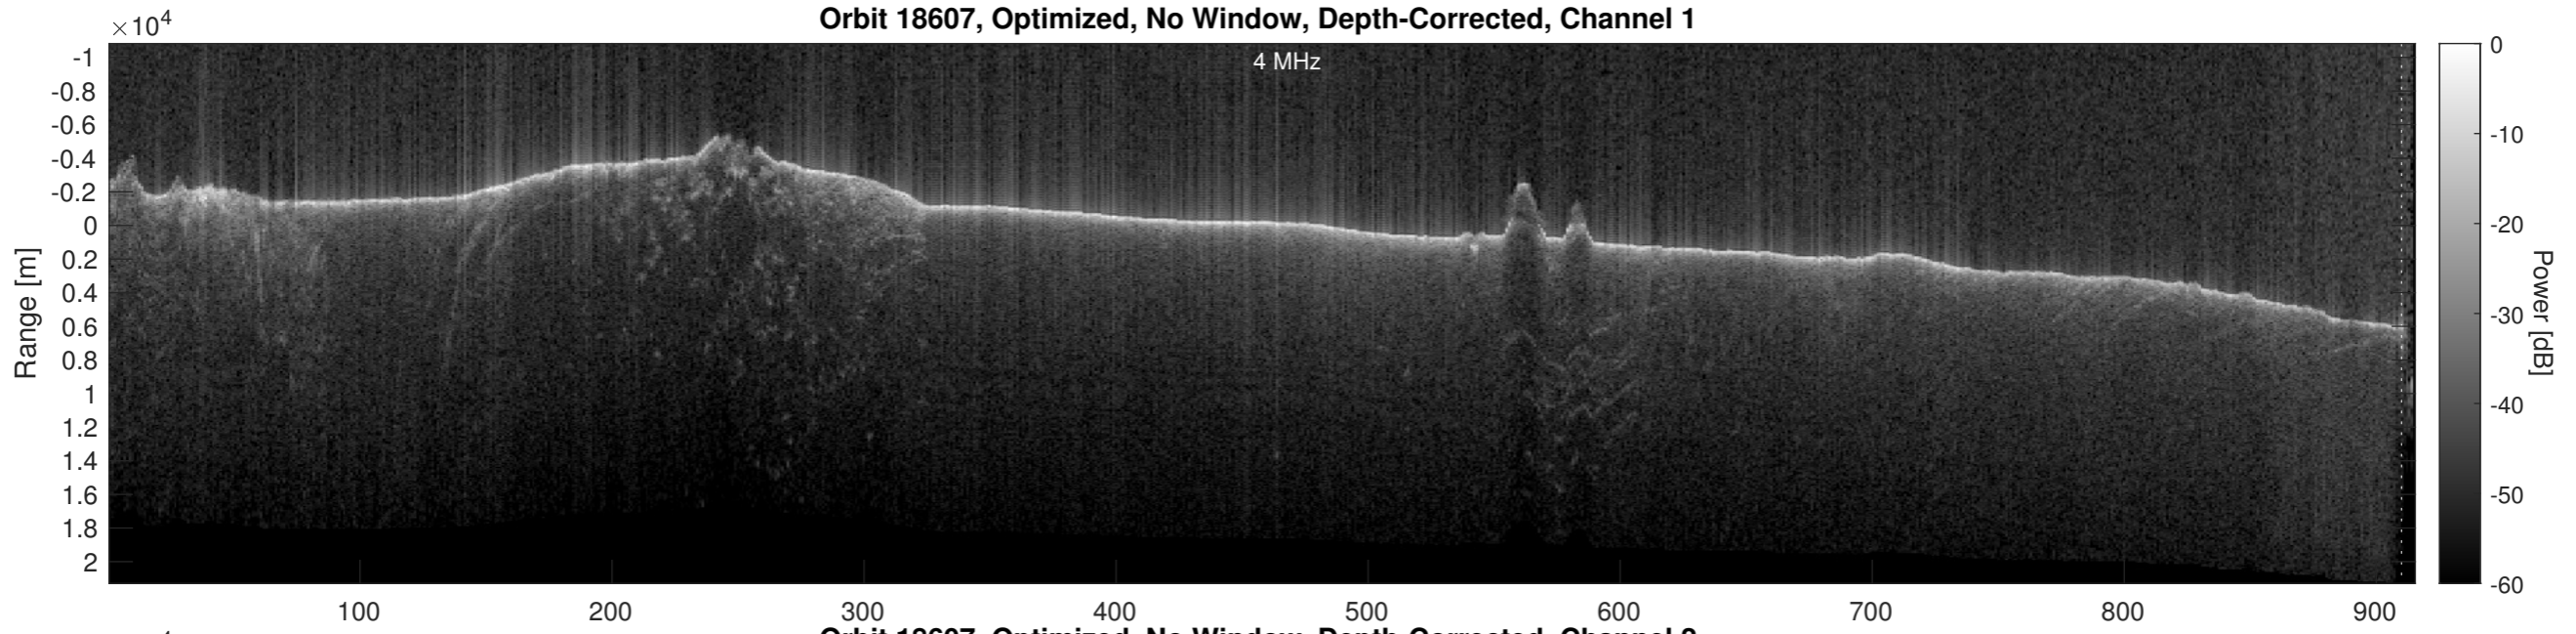

Orbit 18607, Optimized, No Window, Depth-Corrected, Channel 1

Orbit 18607, Optimized, No Window, Depth-Corrected, Channel 2

Orbit 18607, Depth-Corrected Cluttergram

Frame

Elevation [km]