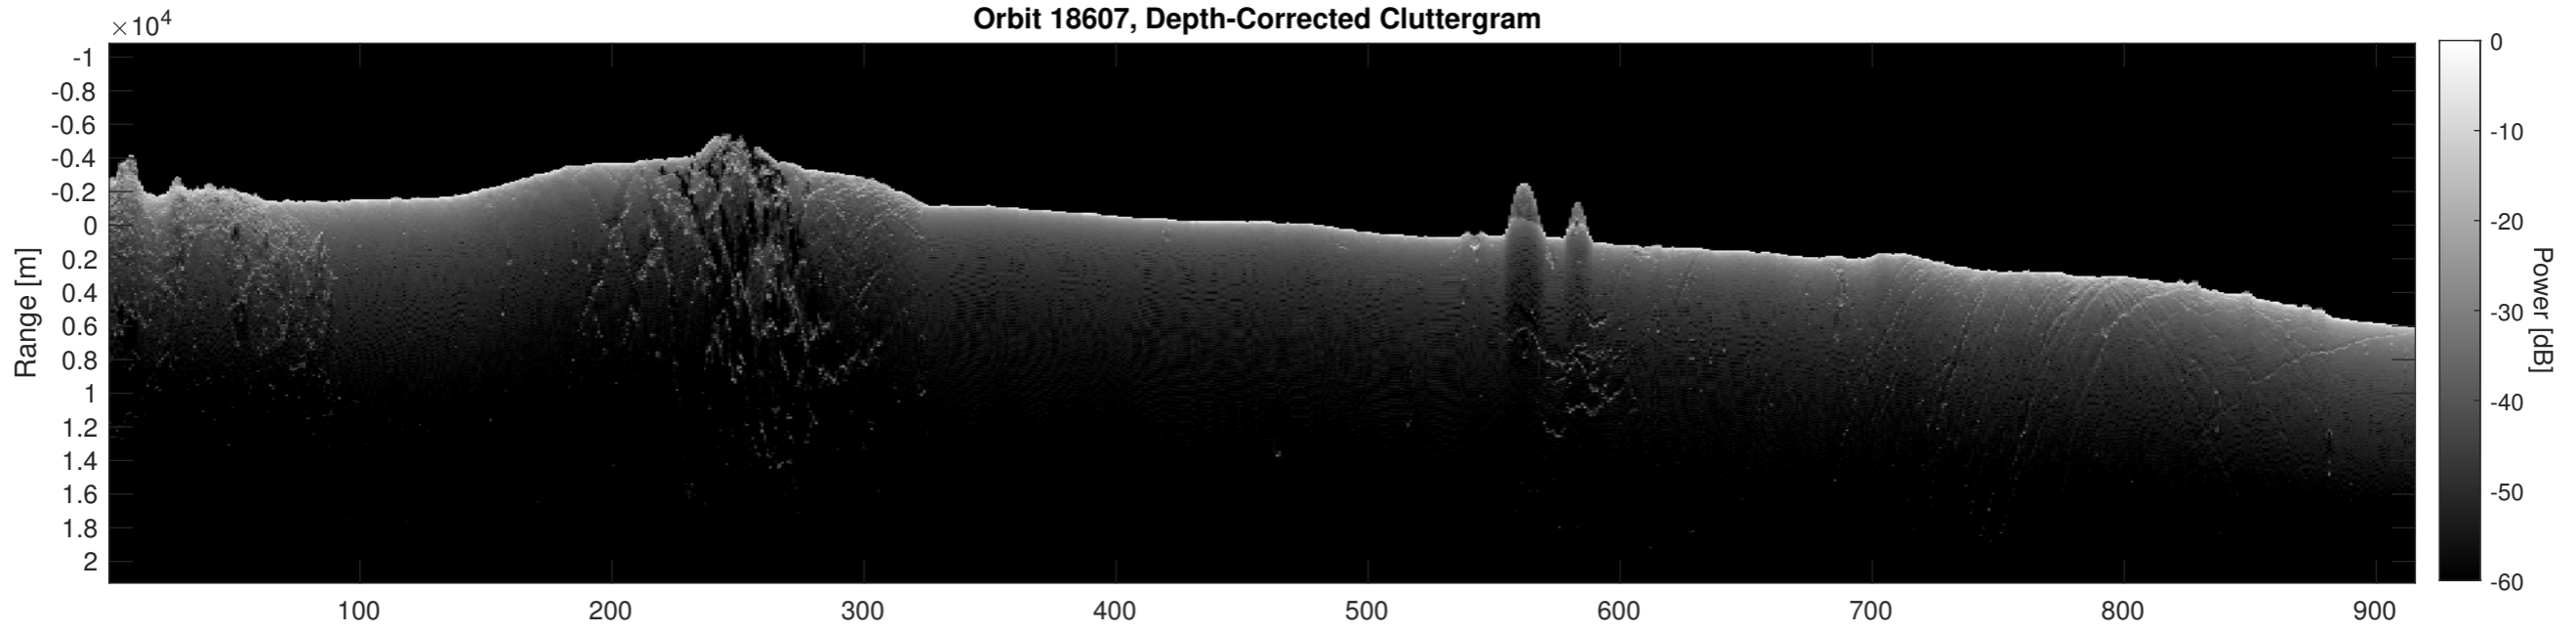

Orbit 18607, Optimized, No Window, Depth-Corrected, Channel 1

Orbit 18607, Optimized, No Window, Depth-Corrected, Channel 2

Orbit 18607, Depth-Corrected Cluttergram

Frame

Elevation [km]