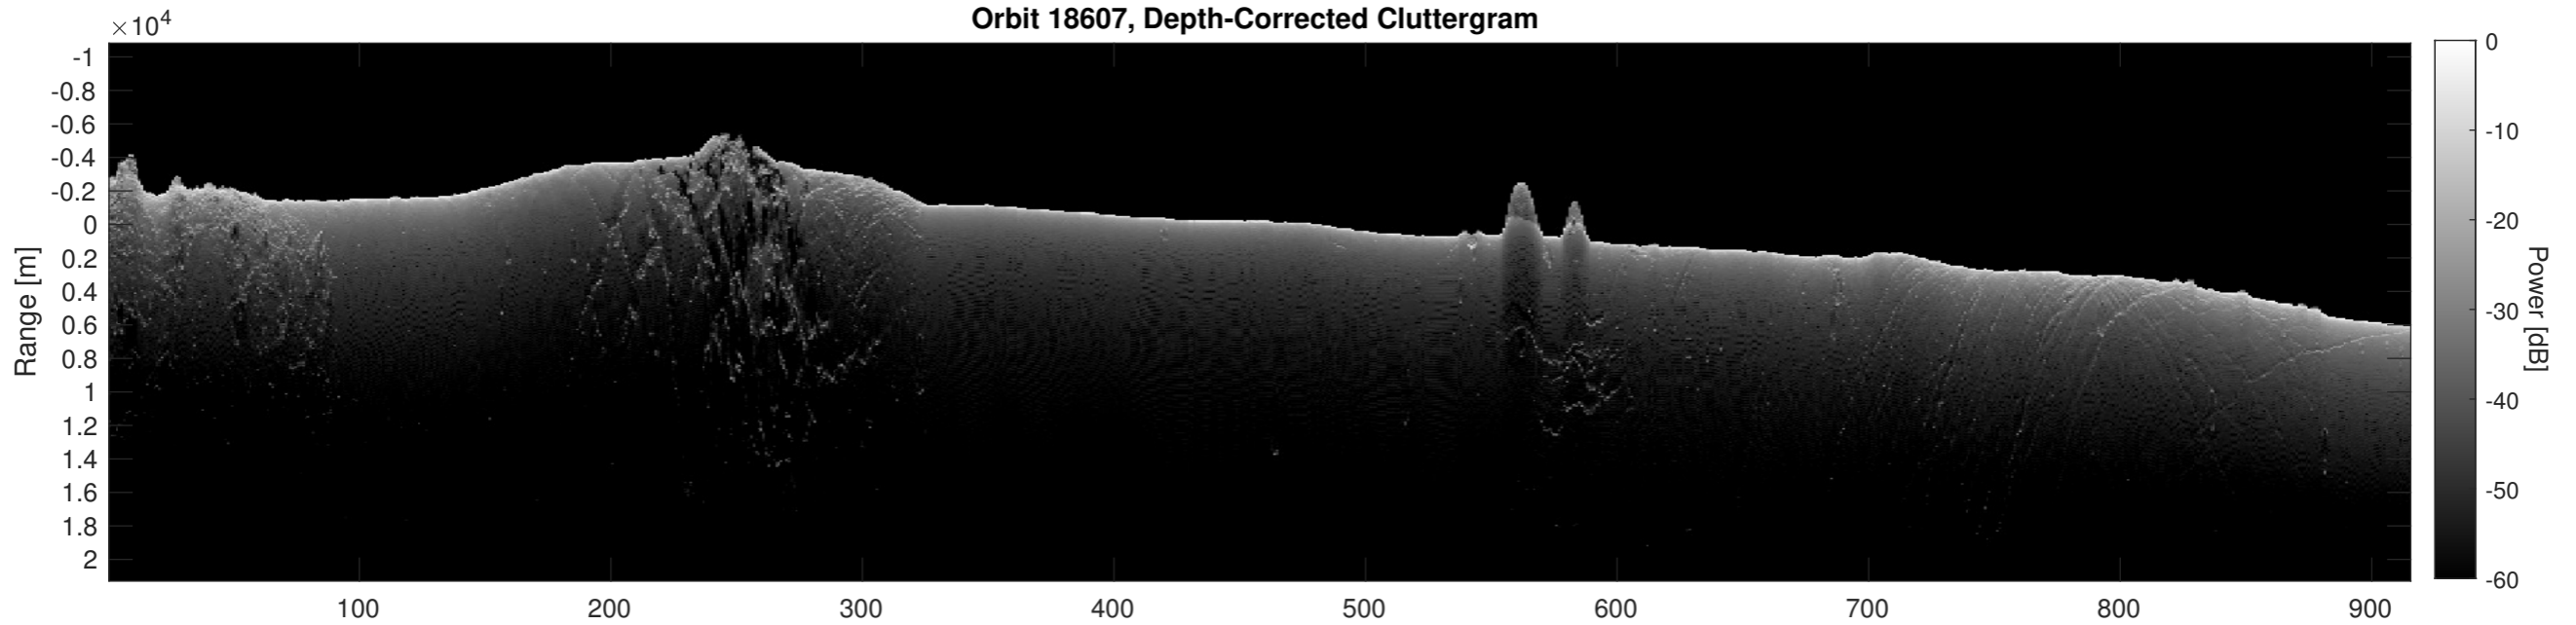

Orbit 18607, Optimized, Window, Depth-Corrected, Channel 1

Orbit 18607, Optimized, Window, Depth-Corrected, Channel 2

Orbit 18607, Depth-Corrected Cluttergram

Frame

Elevation [km]