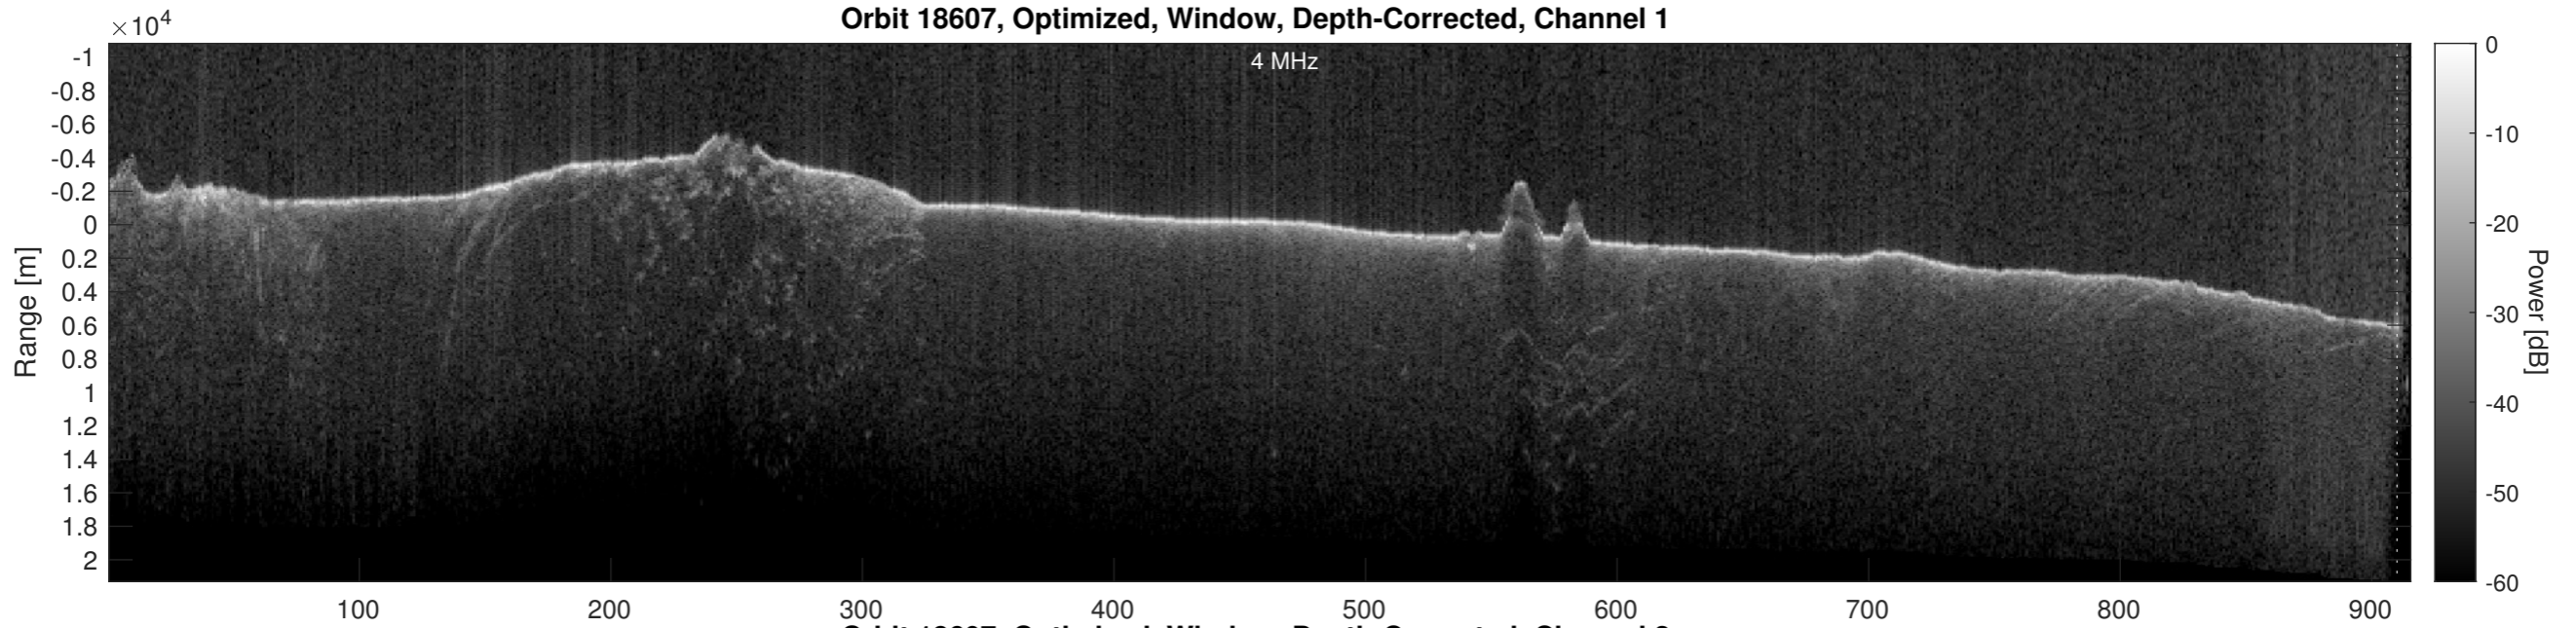

Orbit 18607, Optimized, Window, Depth-Corrected, Channel 1

Orbit 18607, Optimized, Window, Depth-Corrected, Channel 2

Orbit 18607, Depth-Corrected Cluttergram

Frame

Elevation [km]