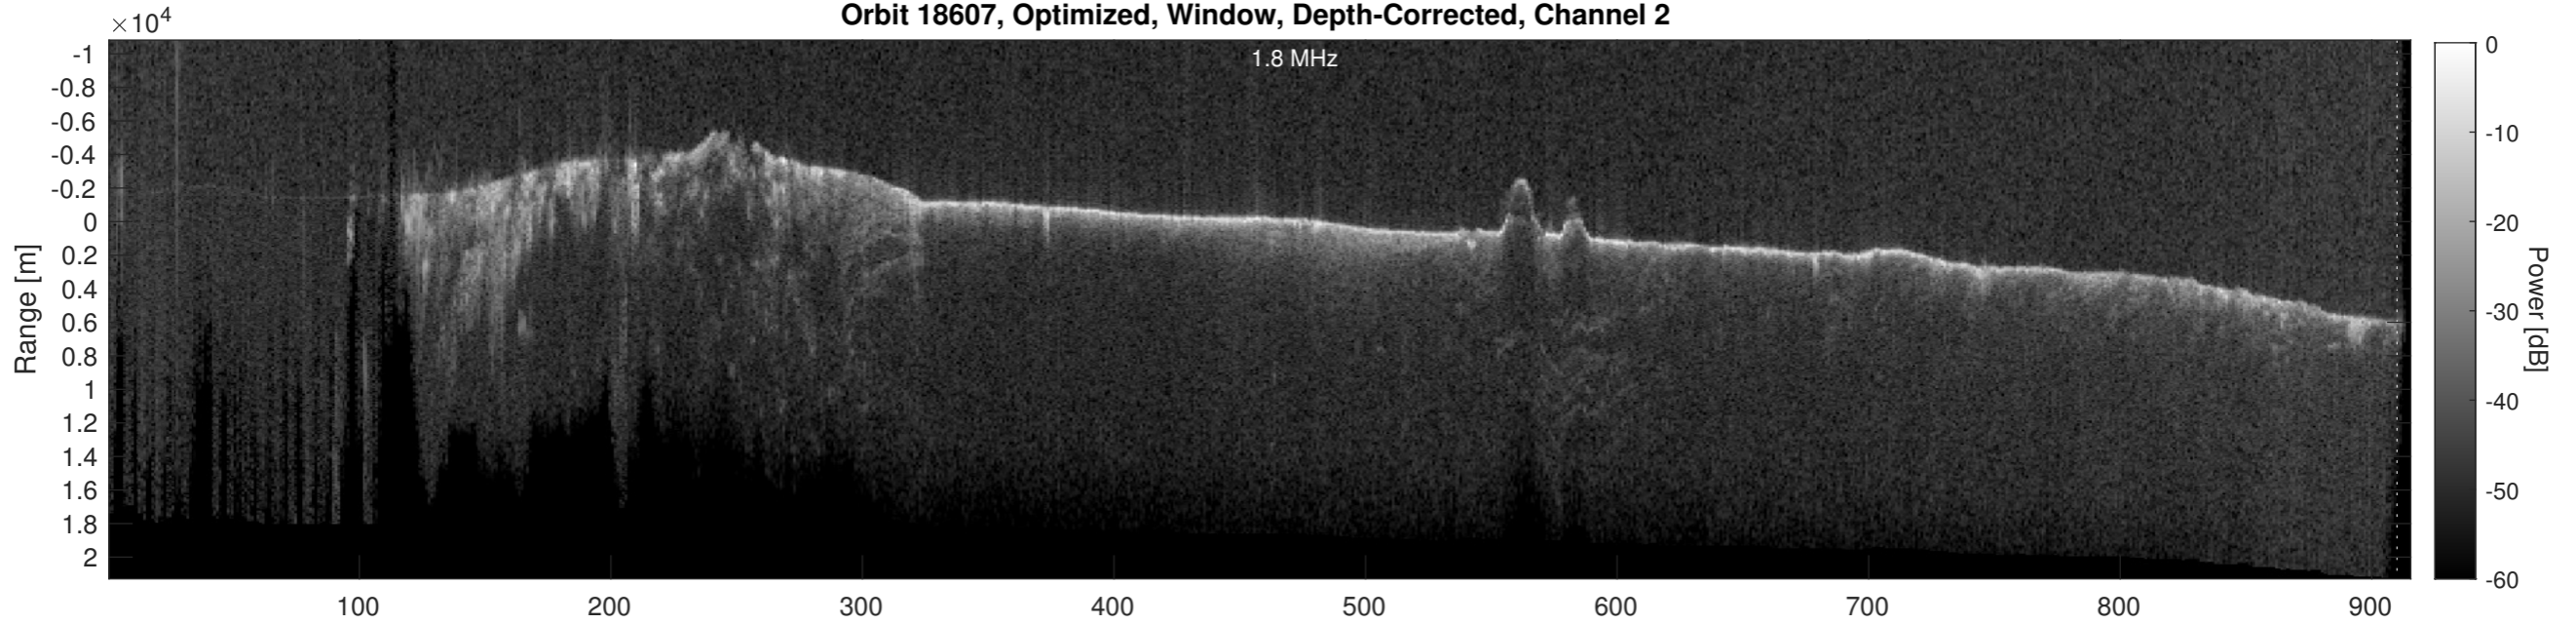

Orbit 18607, Optimized, Window, Depth-Corrected, Channel 1

Orbit 18607, Optimized, Window, Depth-Corrected, Channel 2

Orbit 18607, Depth-Corrected Cluttergram

Frame

Elevation [km]