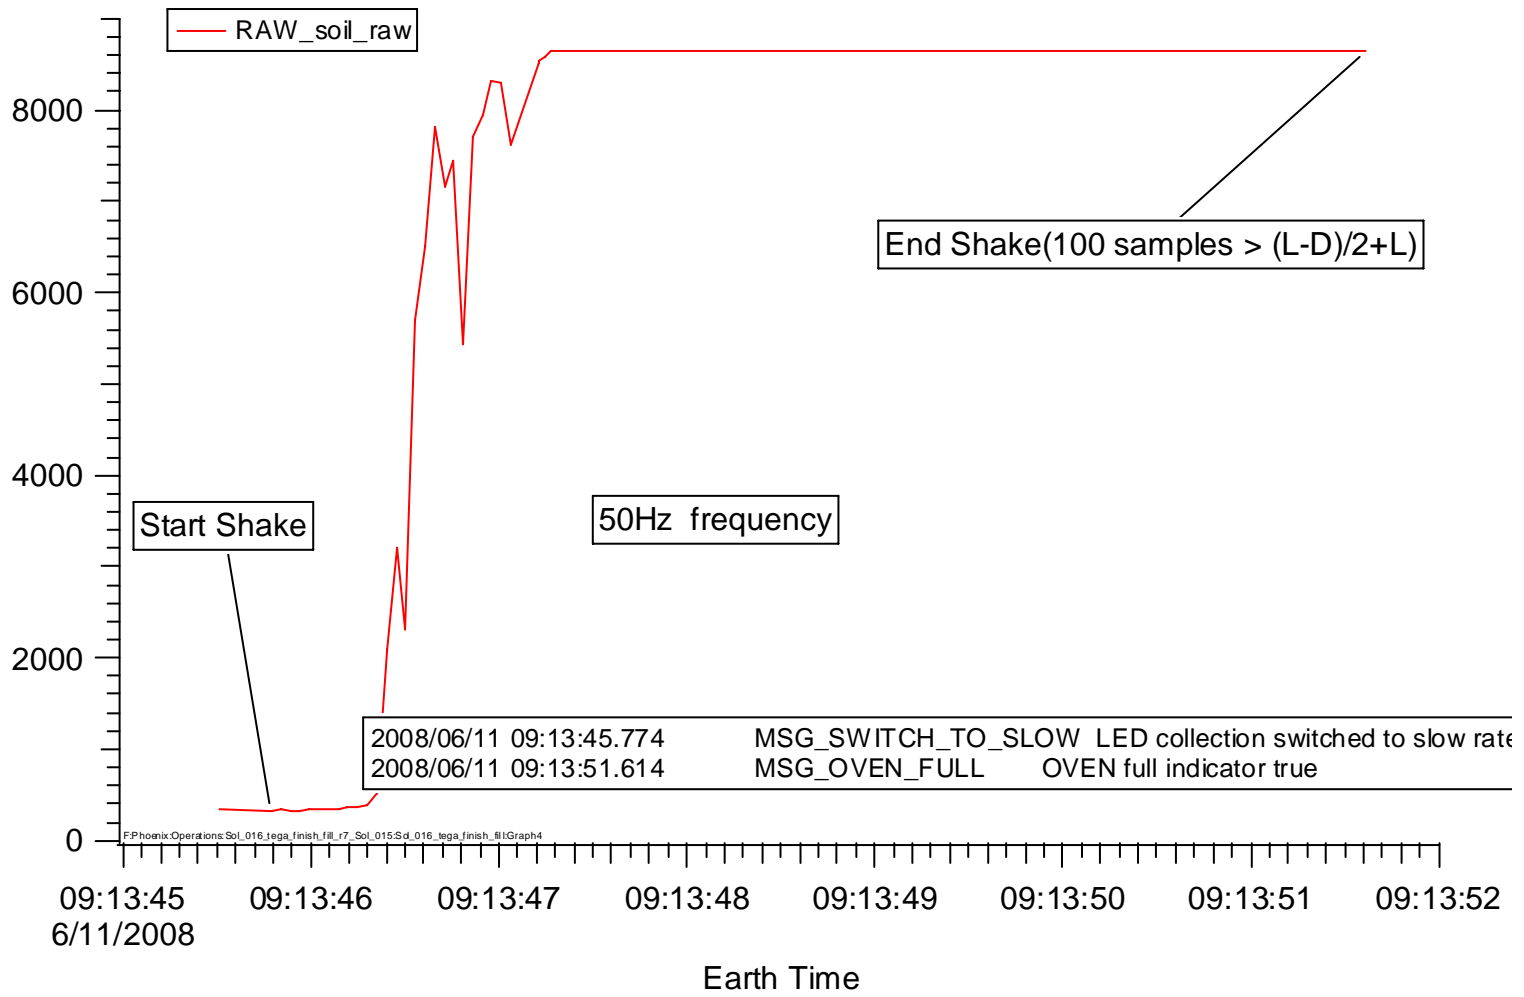

TEGA Thermal Analyzer Cell 4 Fill Data Sol 16

F:\Phoenix Operations\Sd\_016\_tega\_finish\_fill\_17\_Sd\_015\Sol\_016\_tega\_finish\_fill\Graph1

TEGA Thermal Analyzer Cell 4 Fill Data Sol 16

## LED data starting from cruise check through sol 16

Cruise	Sol3 Checkout	sol14_1	sol14_2	sol15_2	sol15_2	sol15_3	Sol16
8595	8687	8698.8	8681.2	8704.2	8689.7	8685.5	8657.8
430	338	341.0	314.2	295.8	318.0	317.4	338.8