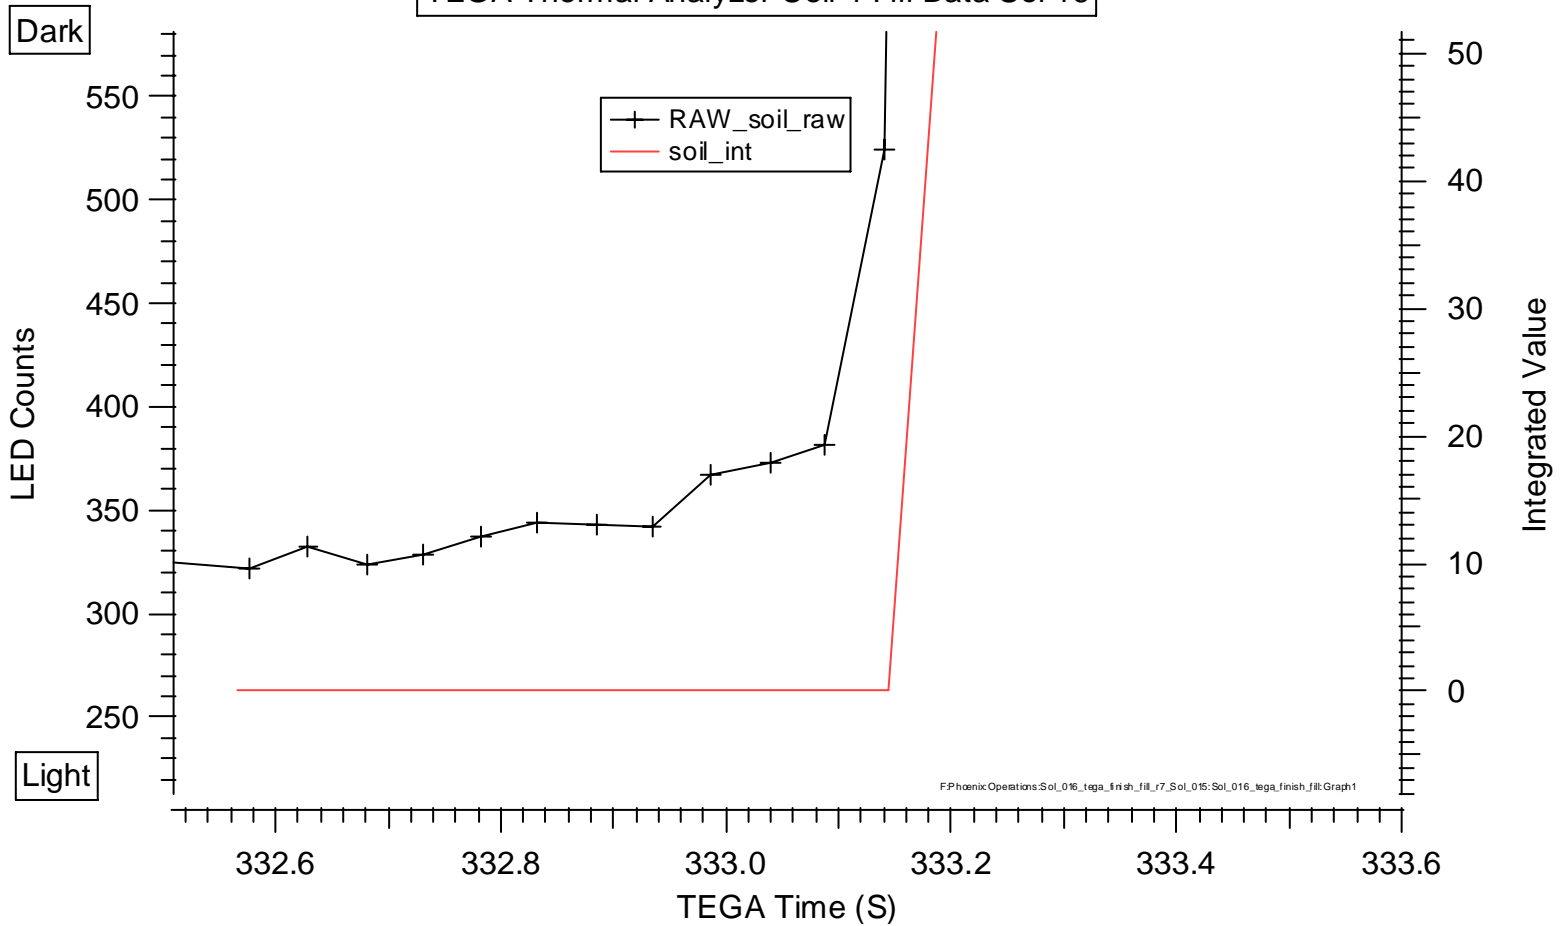

TEGA Thermal Analyzer Cell 4 Fill Data Sol 16

F:\Phoenix Operations\Sd\_016\_tega\_finish\_fill\_17\_Sd\_015\Sol\_016\_tega\_finish\_fill\Graph1

TEGA Thermal Analyzer Cell 4 Fill Data Sol 16

## LED data starting from cruise check through sol 16

Cruise	Sol3 Checkout	sol14_1	sol14_2	sol15_2	sol15_2	sol15_3	Sol16
8595	8687	8698.8	8681.2	8704.2	8689.7	8685.5	8657.8
430	338	341.0	314.2	295.8	318.0	317.4	338.8