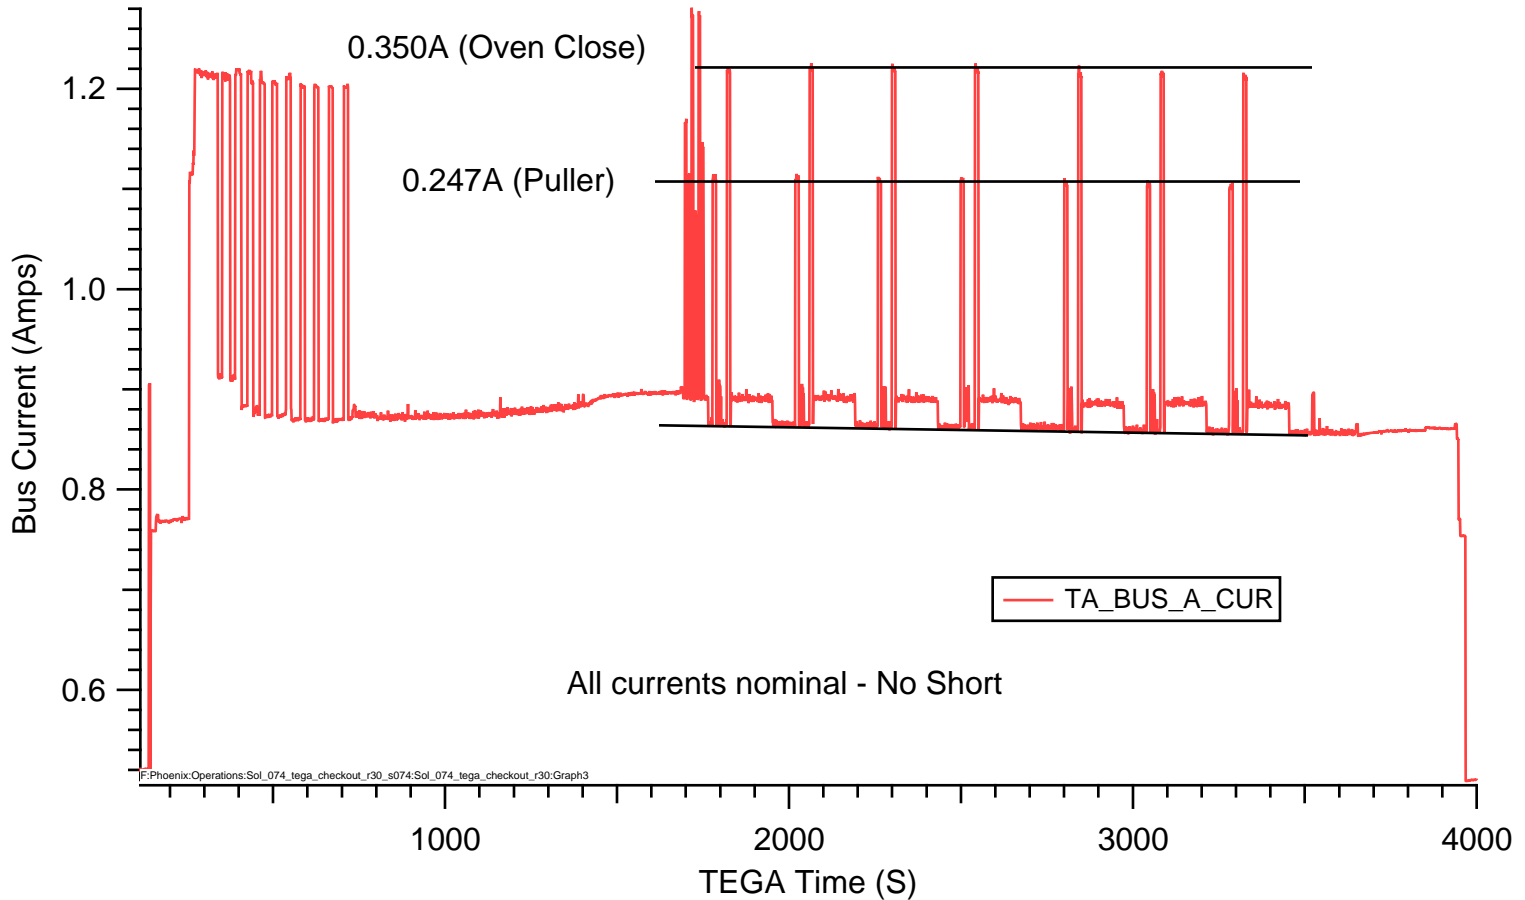

# Sol 74 Checkout

0.350A (Oven Close)

0.247A (Puller)

TA\_BUS\_A\_CUR

All currents nominal - No Short